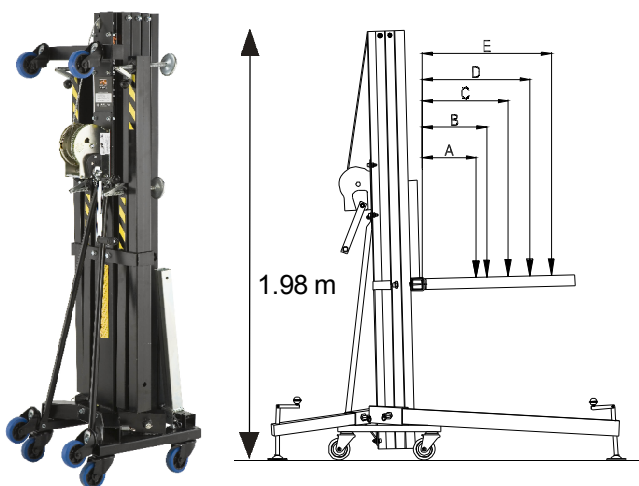

TL-054

Front load aluminium towerlift with ILS security.

▷▷ TECHNICAL SPECIFICATIONS

Maximum height	5,45 m
Maximum load	220 Kg
Security	ILS
Work surface	2 x 2 m
Folded height	1,70 m
Weight	87 Kg
Winch	900 Kg
Load support	Forks

Distance from the center of the load to the towerlift	Maximum load
---	--------------

A	25 cm	220 Kg
B	30 cm	198 Kg
C	40 cm	165 Kg
D	50 cm	141 Kg
E	60 cm	123 Kg

Intl. Tel.: +34 961 22 15 21
Tel.: 902 34 10 34 - Fax: + 34 961 22 11 77
Web: www.vmb.es - E-mail: contact@vmb.es