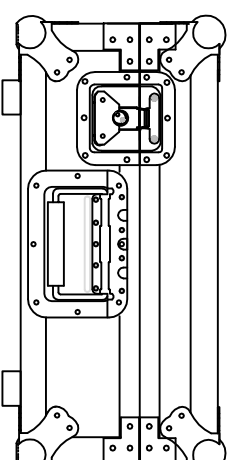

RRXDJRXMKII

FRONT VIEW

LEFT VIEW

BACK VIEW

RIGHT VIEW

TOP VIEW

		SKU: RRXDJRXMKII UPC: NA APPROVAL SIGNATURE: _____ DATE: _____	BY: _____ ROAD READY CASES
DRAWING DATE:	SCALE:	DRAWING NUMBER:	REVISION:
11 / 03 / 2015	1:8	1/2	NA

RRXDJRXMKII

B-B VIEW

lined with grey carpet on top,
10 mm eva on 4 sides.

TOP VIEW OF COVER

A-A VIEW

D-D VIEW

40mm foam and grey carpet

lined with 10 mm eva on 4 sides.

TOP VIEW OF BASE

C-C VIEW

SKU: RRXDJRXMKII	BY: ROAD READY CASES
UPC: NA	
APPROVAL SIGNATURE: _____	DATE: _____
DRAWING DATE: 11 / 03 / 2015	SCALE: 1:8
DRAWING NUMBER: 2/2	REVISION: NA