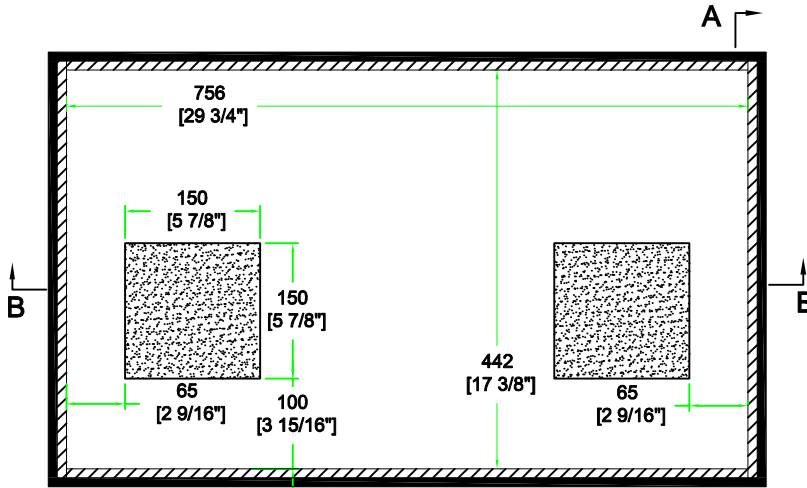

RRXDJRXMKII

FRONT VIEW

LEFT VIEW

BACK VIEW

RIGHT VIEW

TOP VIEW

		SKU: RRXDJRXMKII UPC: NA APPROVAL SIGNATURE: _____ DATE: _____	BY: _____ ROAD READY CASES
DRAWING DATE:	SCALE:	DRAWING NUMBER:	REVISION:
11 / 03 / 2015	1:8	1/2	NA

RRXDJRXMKII

B-B VIEW

lined with grey carpet on top,
10 mm eva on 4 sides.

TOP VIEW OF COVER

A-A VIEW

D-D VIEW

40mm foam and grey carpet

lined with 10 mm eva on 4 sides.

TOP VIEW OF BASE

C-C VIEW

SKU: RRXDJRXMKII	BY: ROAD READY CASES
UPC: NA	
APPROVAL SIGNATURE: _____	DATE: _____
DRAWING DATE: 11 / 03 / 2015	SCALE: 1:8
DRAWING NUMBER: 2/2	REVISION: NA