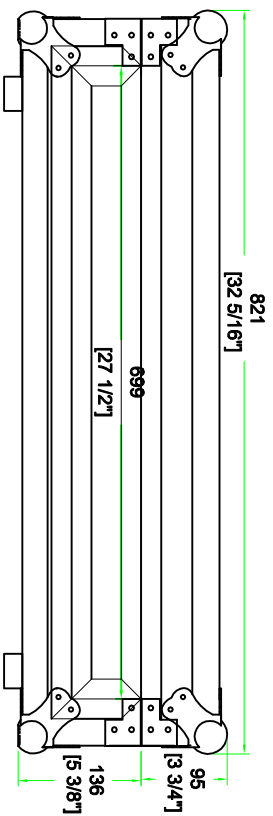

RRXDJRXMKII

FRONT VIEW

LEFT VIEW

BACK VIEW

RIGHT VIEW

TOP VIEW

		SKU: RRXDJRXMKII UPC: NA APPROVAL SIGNATURE: _____ DATE: _____	BY: _____ ROAD READY CASES
DRAWING DATE:	SCALE:	DRAWING NUMBER:	REVISION:
11 / 03 / 2015	1:8	1/2	NA

RRXDJRXMKII

B-B VIEW

lined with grey carpet on top,
10 mm eva on 4 sides.

TOP VIEW OF COVER

A-A VIEW

D-D VIEW

40mm foam and grey carpet

lined with 10 mm eva on 4 sides.

TOP VIEW OF BASE

C-C VIEW

SKU: RRXDJRXMKII	BY: ROAD READY CASES
UPC: NA	
APPROVAL SIGNATURE: _____	DATE: _____
DRAWING DATE: 11 / 03 / 2015	SCALE: 1:8
DRAWING NUMBER: 2/2	REVISION: NA