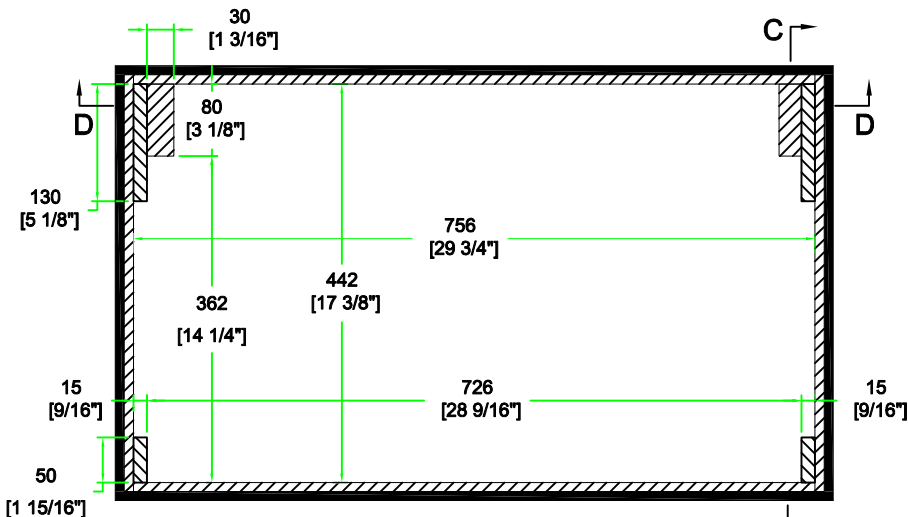

RRXDJRXMKII

B-B VIEW

lined with grey carpet on top,
10 mm eva on 4 sides.

TOP VIEW OF COVER

A-A VIEW

D-D VIEW

40mm foam and grey carpet

lined with 10 mm eva on 4 sides.

TOP VIEW OF BASE

C-C VIEW

SKU: RRXDJRXMKII	BY: ROAD READY CASES
UPC: NA	
APPROVAL SIGNATURE: _____	DATE: _____
DRAWING DATE: 11 / 03 / 2015	SCALE: 1:8
DRAWING NUMBER: 2/2	REVISION: NA