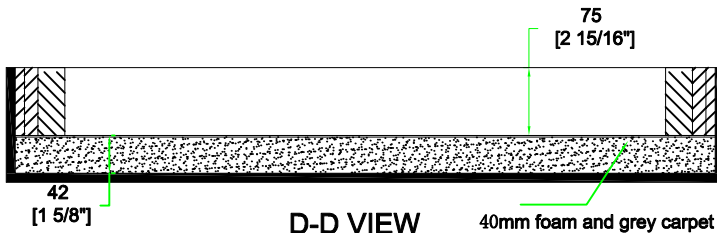

RRXDJRXMKII

B-B VIEW

lined with grey carpet on top,
10 mm eva on 4 sides.

TOP VIEW OF COVER

A-A VIEW

D-D VIEW

40mm foam and grey carpet

lined with 10 mm eva on 4 sides.