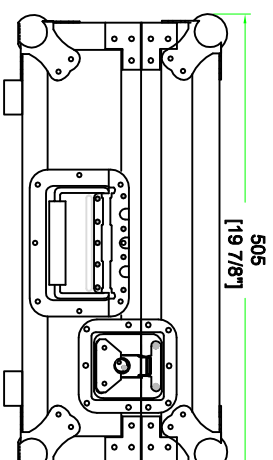

RRXDJRXMKII

FRONT VIEW

LEFT VIEW

BACK VIEW

RIGHT VIEW

TOP VIEW

		SKU: RRXDJRXMKII UPC: NA APPROVAL SIGNATURE: _____ DATE: _____	BY: _____ ROAD READY CASES
DRAWING DATE:	SCALE:	DRAWING NUMBER:	REVISION:
11 / 03 / 2015	1:8	1/2	NA

RRXDJRXMKII

B-B VIEW

lined with grey carpet on top,
10 mm eva on 4 sides.

TOP VIEW OF COVER

A-A VIEW

D-D VIEW

40mm foam and grey carpet

lined with 10 mm eva on 4 sides.

TOP VIEW OF BASE

C-C VIEW

SKU: RRXDJRXMKII	BY: ROAD READY CASES
UPC: NA	
APPROVAL SIGNATURE: _____	DATE: _____
DRAWING DATE: 11 / 03 / 2015	SCALE: 1:8
DRAWING NUMBER: 2/2	REVISION: NA