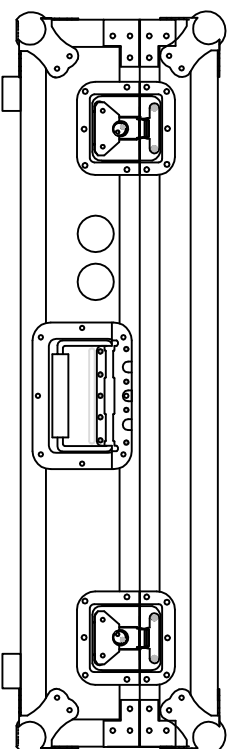

RRXDJRXMKII

FRONT VIEW

LEFT VIEW

BACK VIEW

RIGHT VIEW

TOP VIEW

		SKU: RRXDJRXMKII UPC: NA APPROVAL SIGNATURE: _____ DATE: _____	BY: _____ ROAD READY CASES
DRAWING DATE:	SCALE:	DRAWING NUMBER:	REVISION:
11 / 03 / 2015	1:8	1/2	NA

RRXDJRXMKII

B-B VIEW

lined with grey carpet on top,
10 mm eva on 4 sides.

TOP VIEW OF COVER

A-A VIEW

D-D VIEW

40mm foam and grey carpet

lined with 10 mm eva on 4 sides.

TOP VIEW OF BASE

C-C VIEW

SKU: RRXDJRXMKII	BY: ROAD READY CASES
UPC: NA	
APPROVAL SIGNATURE: _____	DATE: _____
DRAWING DATE: 11 / 03 / 2015	SCALE: 1:8
DRAWING NUMBER: 2/2	REVISION: NA