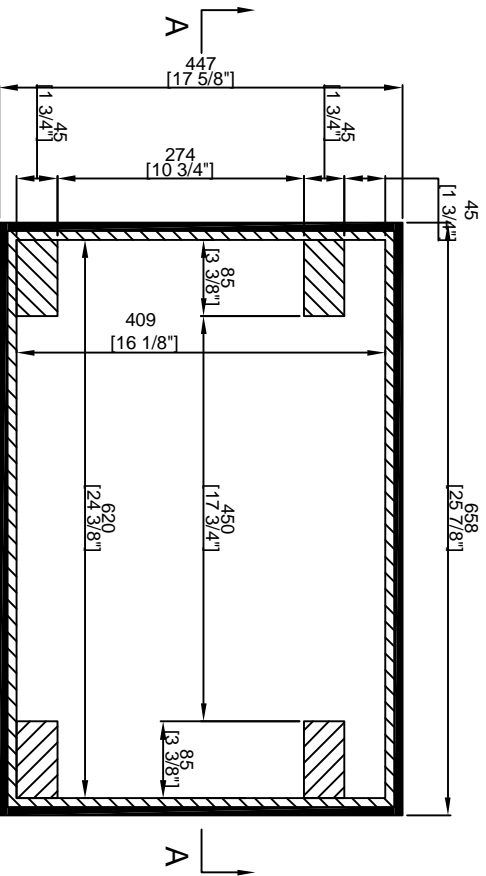

RRNS6

RIGHT VIEW

FRONT VIEW

LEFT VIEW

BACK VIEW

TOP VIEW

SKU : RRNS6	BY:	ROAD READY CASES		
UPC : NA	APPROVAL SIGNATURE :	DATE :		
DRAWING DATE : 09 / 26 / 2011	SCALE : 1:8	DRAWING NUMBER : 1/2	REVISION :	1

RRNS6

SKU : RRNS6	BY: ROAD READY CASES
UPC : NA	
APPROVAL SIGNATURE :	DATE :
DRAWING DATE : 09 / 26 / 2011	SCALE : 1:8
	DRAWING NUMBER : 222
	REVISION : 1