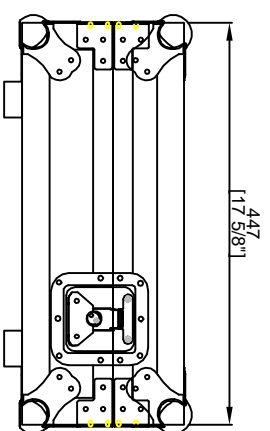

RRNS6

RIGHT VIEW

FRONT VIEW

LEFT VIEW

BACK VIEW

TOP VIEW

SKU : RRNS6	BY:	ROAD READY CASES		
UPC : NA	APPROVAL SIGNATURE :	DATE :		
DRAWING DATE : 09 / 26 / 2011	SCALE : 1:8	DRAWING NUMBER : 1/2	REVISION :	1

RRNS6

SKU : RRNS6	BY: ROAD READY CASES
UPC : NA	
APPROVAL SIGNATURE :	DATE :
DRAWING DATE : 09 / 26 / 2011	SCALE : 1:8
	DRAWING NUMBER : 222
	REVISION : 1