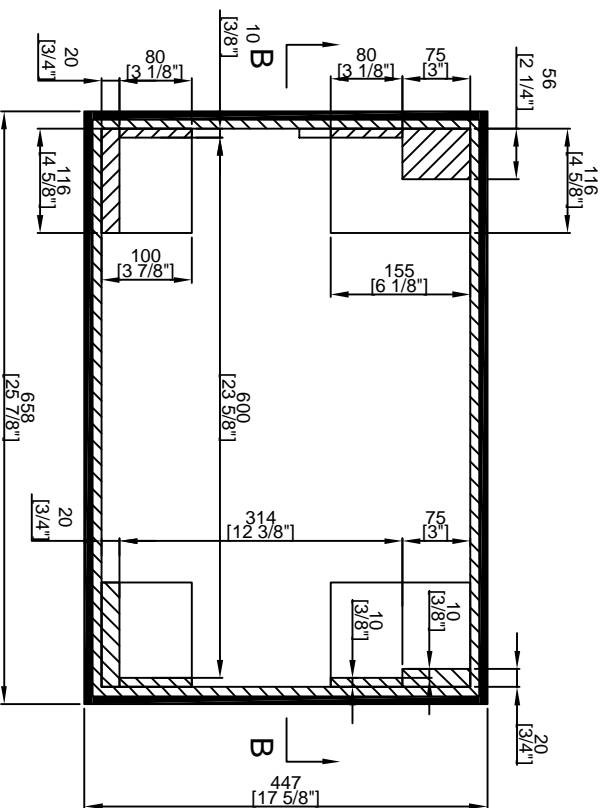

RRNS6

RIGHT VIEW

FRONT VIEW

LEFT VIEW

BACK VIEW

TOP VIEW

SKU : RRNS6	BY:	ROAD READY CASES		
UPC : NA	APPROVAL SIGNATURE :	DATE :		
DRAWING DATE : 09 / 26 / 2011	SCALE : 1:8	DRAWING NUMBER : 1/2	REVISION :	1

RRNS6

SKU : RRNS6	BY: ROAD READY CASES
UPC : NA	
APPROVAL SIGNATURE :	DATE :
DRAWING DATE : 09 / 26 / 2011	SCALE : 1:8
	DRAWING NUMBER : 222
	REVISION : 1