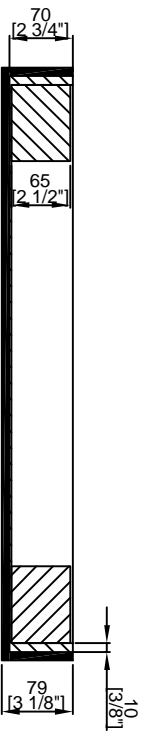

RRNS6

RIGHT VIEW

FRONT VIEW

LEFT VIEW

BACK VIEW

TOP VIEW

SKU : RRNS6	BY:	ROAD READY CASES		
UPC : NA	APPROVAL SIGNATURE :	DATE :		
DRAWING DATE : 09 / 26 / 2011	SCALE : 1:8	DRAWING NUMBER : 1/2	REVISION :	1

RRNS6

SKU : RRNS6	BY: ROAD READY CASES
UPC : NA	
APPROVAL SIGNATURE :	DATE :
DRAWING DATE : 09 / 26 / 2011	SCALE : 1:8
	DRAWING NUMBER : 222
	REVISION : 1