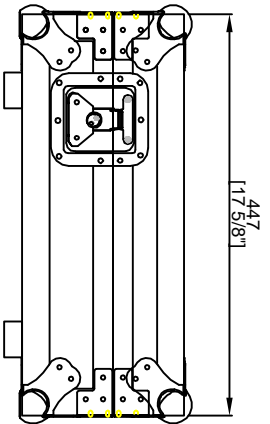

RRNS6

RIGHT VIEW

FRONT VIEW

LEFT VIEW

BACK VIEW

TOP VIEW

SKU : RRNS6	BY:	ROAD READY CASES		
UPC : NA	APPROVAL SIGNATURE :	DATE :		
DRAWING DATE : 09 / 26 / 2011	SCALE : 1:8	DRAWING NUMBER : 1/2	REVISION :	1

RRNS6

SKU : RRNS6	BY: ROAD READY CASES
UPC : NA	
APPROVAL SIGNATURE :	DATE :
DRAWING DATE : 09 / 26 / 2011	SCALE : 1:8
	DRAWING NUMBER : 222
	REVISION : 1