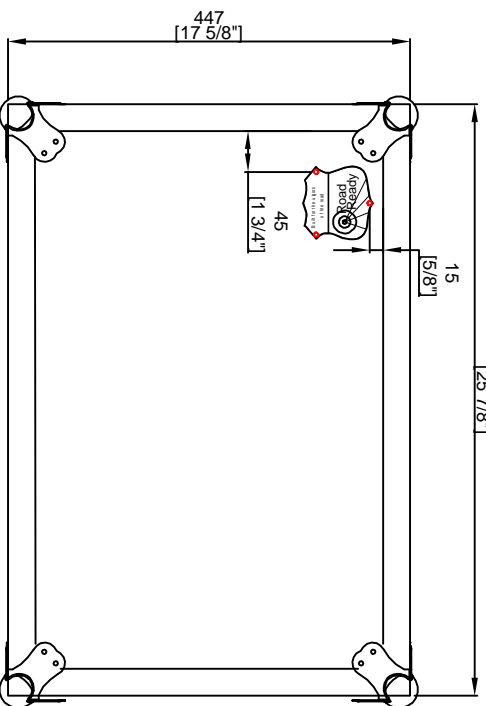

RRNS6

RIGHT VIEW

FRONT VIEW

LEFT VIEW

BACK VIEW

TOP VIEW

SKU : RRNS6	BY:	ROAD READY CASES		
UPC : NA	APPROVAL SIGNATURE :	DATE :		
DRAWING DATE : 09 / 26 / 2011	SCALE : 1:8	DRAWING NUMBER : 1/2	REVISION :	1

RRNS6

SKU : RRNS6	BY: ROAD READY CASES
UPC : NA	
APPROVAL SIGNATURE :	DATE :
DRAWING DATE : 09 / 26 / 2011	SCALE : 1:8
	DRAWING NUMBER : 222
	REVISION : 1