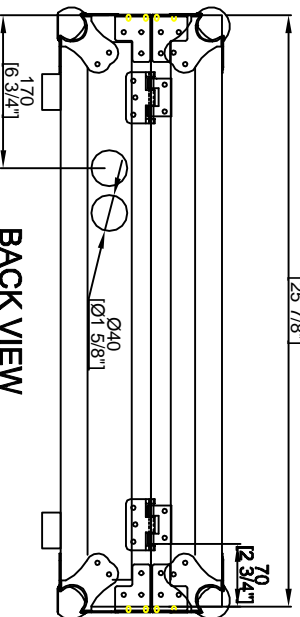

RRNS6

RIGHT VIEW

FRONT VIEW

LEFT VIEW

BACK VIEW

TOP VIEW

SKU : RRNS6	BY:	ROAD READY CASES		
UPC : NA	APPROVAL SIGNATURE :	DATE :		
DRAWING DATE : 09 / 26 / 2011	SCALE : 1:8	DRAWING NUMBER : 1/2	REVISION :	1

RRNS6

SKU : RRNS6	BY: ROAD READY CASES
UPC : NA	
APPROVAL SIGNATURE :	DATE :
DRAWING DATE : 09 / 26 / 2011	SCALE : 1:8
	DRAWING NUMBER : 222
	REVISION : 1