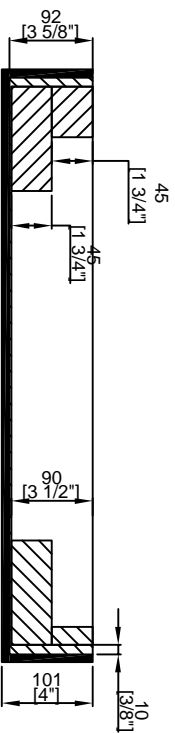

RRNS6

RIGHT VIEW

FRONT VIEW

LEFT VIEW

BACK VIEW

TOP VIEW

SKU : RRNS6	BY:	ROAD READY CASES		
UPC : NA	APPROVAL SIGNATURE :	DATE :		
DRAWING DATE : 09 / 26 / 2011	SCALE : 1:8	DRAWING NUMBER : 1/2	REVISION :	1

RRNS6

SKU : RRNS6	BY: ROAD READY CASES
UPC : NA	
APPROVAL SIGNATURE :	DATE :
DRAWING DATE : 09 / 26 / 2011	SCALE : 1:8
	DRAWING NUMBER : 222
	REVISION : 1