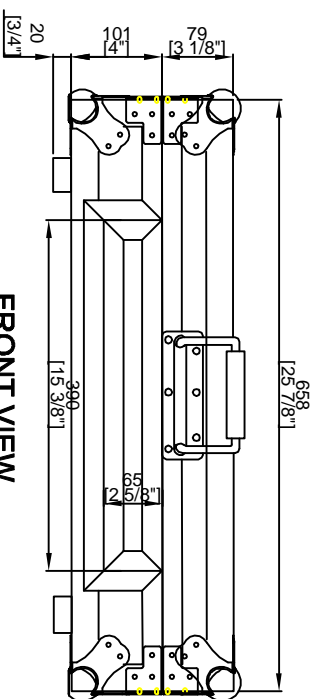

RRNS6

RIGHT VIEW

FRONT VIEW

LEFT VIEW

BACK VIEW

TOP VIEW

SKU : RRNS6	BY:	ROAD READY CASES		
UPC : NA	APPROVAL SIGNATURE :	DATE :		
DRAWING DATE : 09 / 26 / 2011	SCALE : 1:8	DRAWING NUMBER : 1/2	REVISION :	1

RRNS6

SKU : RRNS6	BY: ROAD READY CASES
UPC : NA	
APPROVAL SIGNATURE :	DATE :
DRAWING DATE : 09 / 26 / 2011	SCALE : 1:8
	DRAWING NUMBER : 222
	REVISION : 1