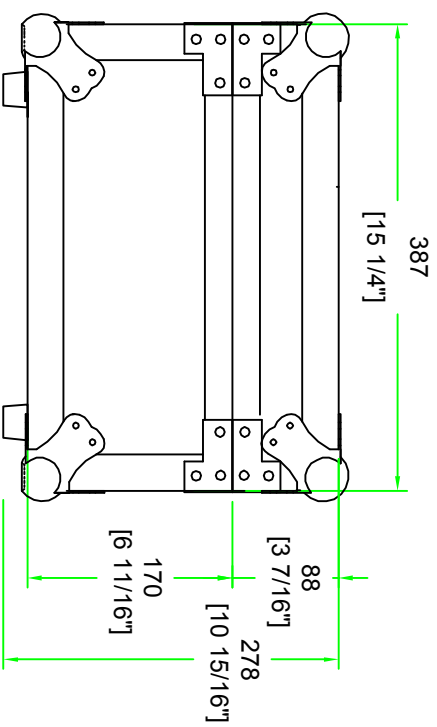

RRFC2

FRONT VIEW

LEFT VIEW

BACK VIEW

RIGHT VIEW

Built for the rigors
of the road

SKU : RRU150	BY :	ROAD READY CASES	
UPC : NA	APPROVAL SIGNATURE :	DATE :	
DRAWING DATE : 01 / 13 / 2016	SCALE : 1:6	DRAWING NUMBER : 1/3	REVISION : NA

RRU150

A-A VIEW

with 6mm eva and 1pc egg foam

TOP VIEW OF COVER

B-B VIEW

SKU : RRU150

UPC : NA

APPROVAL SIGNATURE :

DATE :

B.Y: ROAD READY CASES

DRAWING DATE : 01 / 13 / 2016

SCALE : 1:5

DRAWING NUMBER : 2/3

REVISION : NA

RRU150

With 6MM eva ' ,
place 3pcs of 50mm pick& fit foam

SKU : RRU150	BY :	ROAD READY CASES		
UPC : NA				
APPROVAL SIGNATURE :		DATE :		
DRAWING DATE : 01 / 13 / 2016	SCALE : 1:6	DRAWING NUMBER : 3/3	REVISION : NA	