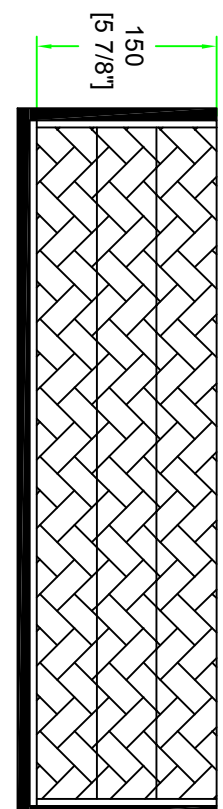

RRFC2

FRONT VIEW

LEFT VIEW

BACK VIEW

RIGHT VIEW

Built for the rigors
of the road

SKU : RRU150	BY :	ROAD READY CASES	
UPC : NA	APPROVAL SIGNATURE :	DATE :	
DRAWING DATE : 01 / 13 / 2016	SCALE : 1:6	DRAWING NUMBER : 1/3	REVISION : NA

RRU150

A-A VIEW

with 6mm eva and 1pc egg foam

TOP VIEW OF COVER

B-B VIEW

SKU : RRU150

UPC : NA

APPROVAL SIGNATURE :

DATE :

B.Y: ROAD READY CASES

DRAWING DATE : 01 / 13 / 2016

SCALE : 1:5

DRAWING NUMBER : 2/3

REVISION : NA

RRU150

With 6MM eva ' ,
place 3pcs of 50mm pick& fit foam

SKU : RRU150	BY :	ROAD READY CASES		
UPC : NA				
APPROVAL SIGNATURE :		DATE :		
DRAWING DATE : 01 / 13 / 2016	SCALE : 1:6	DRAWING NUMBER : 3/3	REVISION : NA	