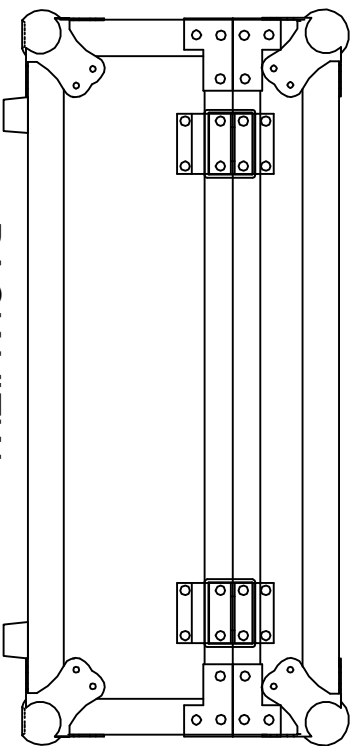

RRFC2

FRONT VIEW

LEFT VIEW

BACK VIEW

RIGHT VIEW

Built for the rigors
of the road

SKU : RRU150	BY :	ROAD READY CASES	
UPC : NA	APPROVAL SIGNATURE :	DATE :	
DRAWING DATE : 01 / 13 / 2016	SCALE : 1:6	DRAWING NUMBER : 1/3	REVISION : NA

RRU150

A-A VIEW

with 6mm eva and 1pc egg foam

TOP VIEW OF COVER

B-B VIEW

SKU : RRU150

UPC : NA

APPROVAL SIGNATURE :

DATE :

B.Y: ROAD READY CASES

DRAWING DATE : 01 / 13 / 2016

SCALE : 1:5

DRAWING NUMBER : 2/3

REVISION : NA

RRU150

With 6MM eva ' ,
place 3pcs of 50mm pick& fit foam

SKU : RRU150	BY :	ROAD READY CASES		
UPC : NA				
APPROVAL SIGNATURE :		DATE :		
DRAWING DATE : 01 / 13 / 2016	SCALE : 1:6	DRAWING NUMBER : 3/3	REVISION : NA	