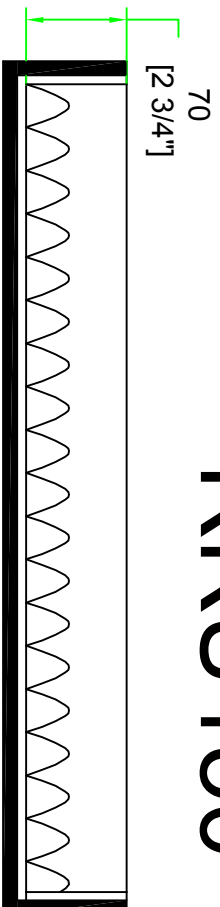

RRFC2

FRONT VIEW

LEFT VIEW

BACK VIEW

RIGHT VIEW

Built for the rigors
of the road

SKU : RRU150	BY :	ROAD READY CASES	
UPC : NA	APPROVAL SIGNATURE :	DATE :	
DRAWING DATE : 01 / 13 / 2016	SCALE : 1:6	DRAWING NUMBER : 1/3	REVISION : NA

RRU150

A-A VIEW

with 6mm eva and 1pc egg foam

TOP VIEW OF COVER

B-B VIEW

SKU : RRU150

UPC : NA

APPROVAL SIGNATURE :

DATE :

B.Y: ROAD READY CASES

DRAWING DATE : 01 / 13 / 2016

SCALE : 1:5

DRAWING NUMBER : 2/3

REVISION : NA

RRU150

With 6MM eva ' ,
place 3pcs of 50mm pick& fit foam

SKU : RRU150	BY :	ROAD READY CASES		
UPC : NA				
APPROVAL SIGNATURE :		DATE :		
DRAWING DATE : 01 / 13 / 2016	SCALE : 1:6	DRAWING NUMBER : 3/3	REVISION : NA	