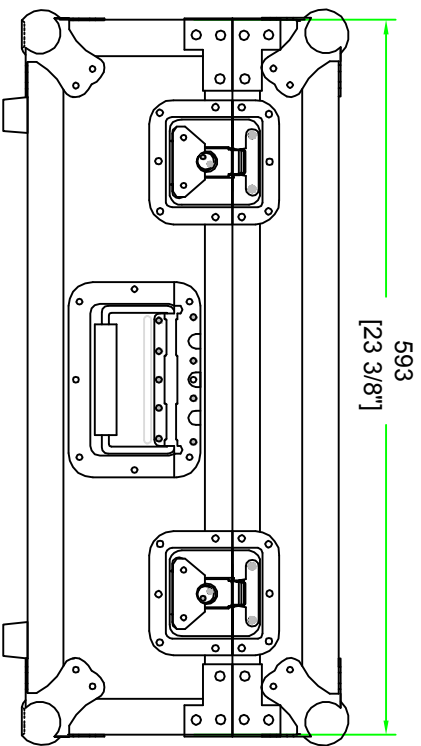

RRFC2

FRONT VIEW

LEFT VIEW

BACK VIEW

RIGHT VIEW

Built for the rigors
of the road

SKU : RRU150	BY :	ROAD READY CASES	
UPC : NA	APPROVAL SIGNATURE :	DATE :	
DRAWING DATE : 01 / 13 / 2016	SCALE : 1:6	DRAWING NUMBER : 1/3	REVISION : NA

RRU150

A-A VIEW

with 6mm eva and 1pc egg foam

TOP VIEW OF COVER

B-B VIEW

SKU : RRU150

UPC : NA

APPROVAL SIGNATURE :

DATE :

B.Y: ROAD READY CASES

DRAWING DATE : 01 / 13 / 2016

SCALE : 1:5

DRAWING NUMBER : 2/3

REVISION : NA

RRU150

With 6MM eva ' ,
place 3pcs of 50mm pick& fit foam

SKU : RRU150	BY :	ROAD READY CASES		
UPC : NA				
APPROVAL SIGNATURE :		DATE :		
DRAWING DATE : 01 / 13 / 2016	SCALE : 1:6	DRAWING NUMBER : 3/3	REVISION : NA	