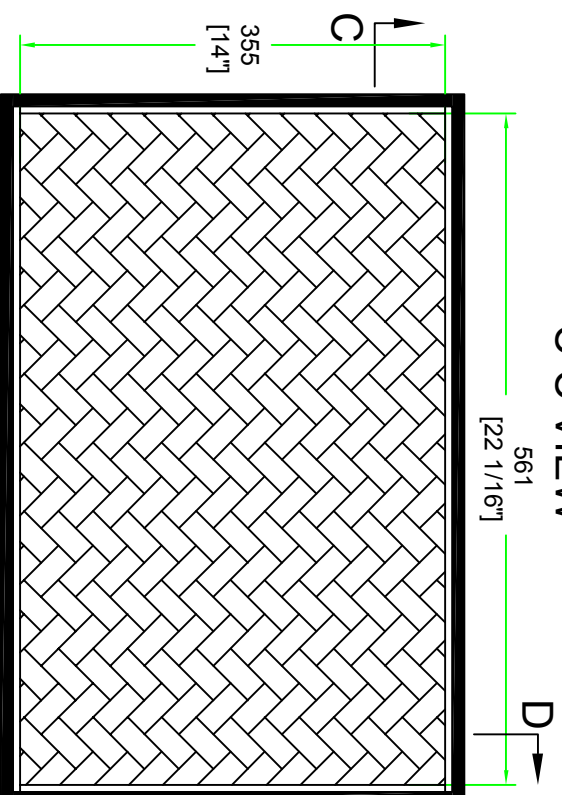

RRU150

A-A VIEW

with 6mm eva and 1pc egg foam

TOP VIEW OF COVER

B-B VIEW

SKU : RRU150

UPC : NA

APPROVAL SIGNATURE :

DATE :

B.Y: ROAD READY CASES

DRAWING DATE : 01 / 13 / 2016

SCALE : 1:5

DRAWING NUMBER : 2/3

REVISION : NA

RRU150

With 6MM eva ' ,
place 3pcs of 50mm pick& fit foam

SKU : RRU150	BY :	ROAD READY CASES		
UPC : NA				
APPROVAL SIGNATURE :		DATE :		
DRAWING DATE : 01 / 13 / 2016	SCALE : 1:6	DRAWING NUMBER : 3/3	REVISION : NA	