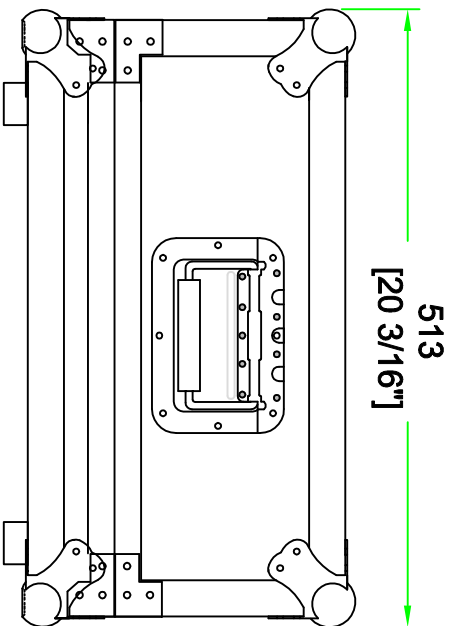

RRDJMTOUR1

FRONT VIEW

LEFT VIEW

BACK VIEW

RIGHT VIEW

SKU: RRDJMTOUR1

UPC: NA

APPROVAL SIGNATURE:

DATE:

BY: ROAD READY CASES

DRAWING DATE: 06 / 07 / 2016

SCALE: 1:6

DRAWING NUMBER: 1/3

REVISION: NA

RRDJMTOUR1

with 10mm eva

A-A VIEW

B-B VIEW

TOP VIEW OF COVER

	SKU: RRDJMTour1	BY:
	UPC: NA	ROAD READY CASES
APPROVAL SIGNATURE:	DATE:	
DRAWING DATE:	SCALE:	DRAWING NUMBER:
06 / 07 / 2016	1:6	2/3
		REVISION:
		NA

RRDJMTOUR1

C-C VIEW

with 10mm eva

TOP VIEW OF BASE

D-D VIEW

	SKU: RRDJMTour1	BY: ROAD READY CASES
	UPC: NA	APPROVAL SIGNATURE: _____ DATE: _____
	DRAWING DATE: 06 / 07 / 2016	SCALE: 1:6