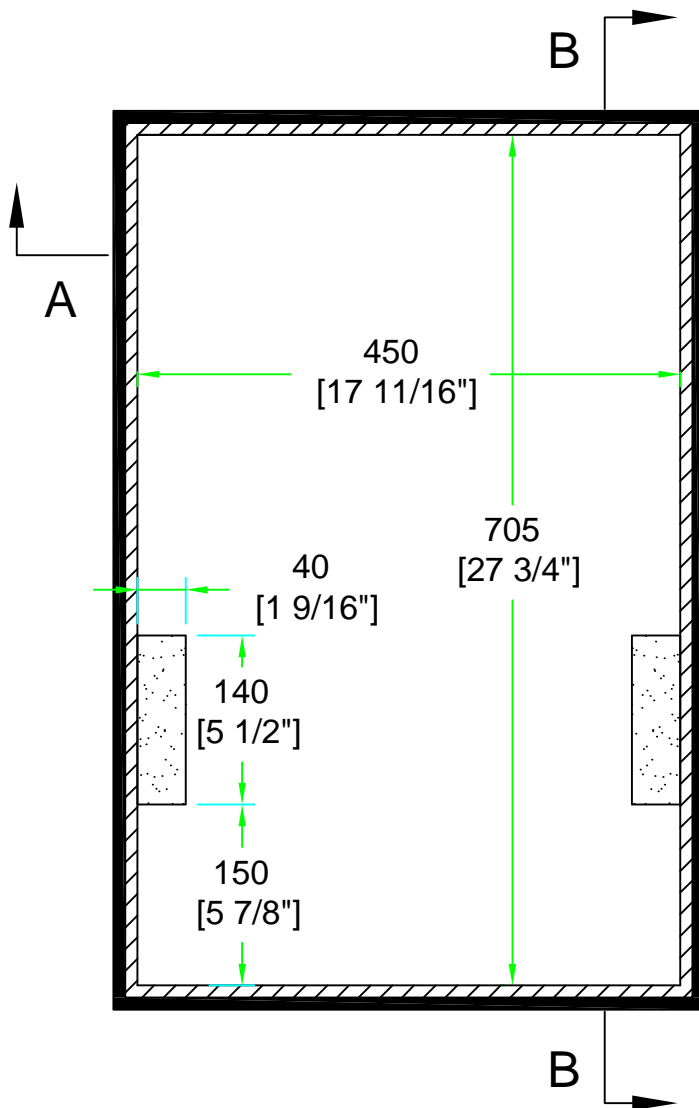

DATE:

BY: ROAD READY CASES

DRAWING DATE: 06 / 07 / 2016

SCALE: 1:6

DRAWING NUMBER: 1/3

REVISION: NA

RRDJMTOUR1

with 10mm eva

A-A VIEW

B-B VIEW

TOP VIEW OF COVER

	SKU: RRDJMTour1	BY:
	UPC: NA	ROAD READY CASES
APPROVAL SIGNATURE:	DATE:	
DRAWING DATE:	SCALE:	DRAWING NUMBER:
06 / 07 / 2016	1:6	2/3
		REVISION:
		NA

RRDJMTOUR1

C-C VIEW

with 10mm eva

TOP VIEW OF BASE

D-D VIEW

	SKU: RRDJMTour1	BY: ROAD READY CASES
	UPC: NA	APPROVAL SIGNATURE: _____ DATE: _____
	DRAWING DATE: 06 / 07 / 2016	SCALE: 1:6