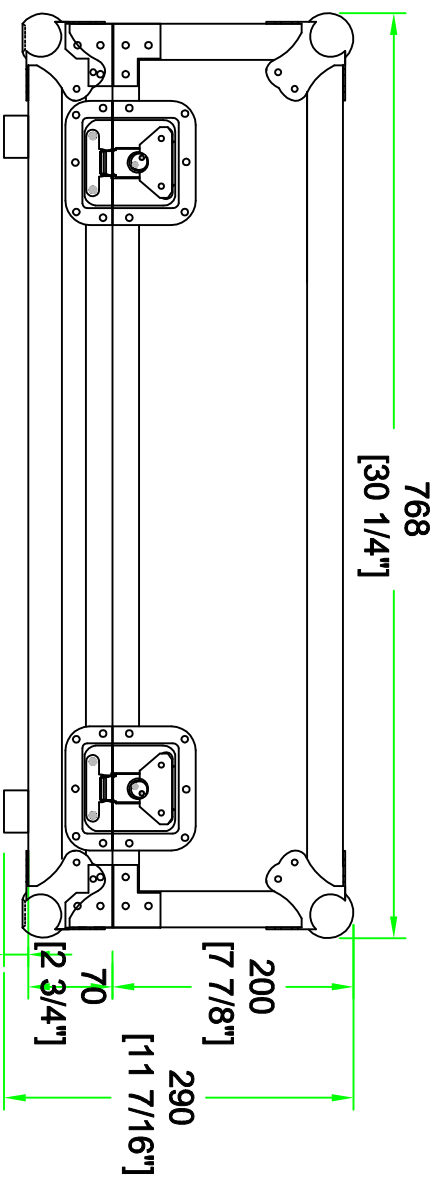

RRDJMTOUR1

FRONT VIEW

LEFT VIEW

BACK VIEW

RIGHT VIEW

SKU: RRDJMTOUR1

UPC: NA

APPROVAL SIGNATURE:

DATE:

BY: ROAD READY CASES

DRAWING DATE: 06 / 07 / 2016

SCALE: 1:6

DRAWING NUMBER: 1/3

REVISION: NA

RRDJMTOUR1

with 10mm eva

A-A VIEW

B-B VIEW

TOP VIEW OF COVER

	SKU: RRDJMTour1	BY:
	UPC: NA	ROAD READY CASES
APPROVAL SIGNATURE:	DATE:	
DRAWING DATE:	SCALE:	DRAWING NUMBER:
06 / 07 / 2016	1:6	2/3
		REVISION:
		NA

RRDJMTOUR1

C-C VIEW

with 10mm eva

TOP VIEW OF BASE

D-D VIEW

	SKU: RRDJMTour1	BY: ROAD READY CASES
	UPC: NA	APPROVAL SIGNATURE: _____ DATE: _____
	DRAWING DATE: 06 / 07 / 2016	SCALE: 1:6