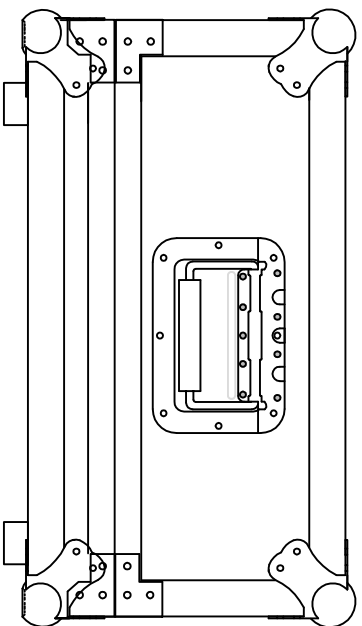

RRDJMTOUR1

FRONT VIEW

LEFT VIEW

BACK VIEW

RIGHT VIEW

SKU: RRDJMTOUR1

UPC: NA

APPROVAL SIGNATURE:

DATE:

BY: ROAD READY CASES

DRAWING DATE: 06 / 07 / 2016

SCALE: 1:6

DRAWING NUMBER: 1/3

REVISION: NA

RRDJMTOUR1

with 10mm eva

A-A VIEW

B-B VIEW

TOP VIEW OF COVER

	SKU: RRDJMTour1	BY:
	UPC: NA	ROAD READY CASES
APPROVAL SIGNATURE:	DATE:	
DRAWING DATE:	SCALE:	DRAWING NUMBER:
06 / 07 / 2016	1:6	2/3
		REVISION:
		NA

RRDJMTOUR1

C-C VIEW

with 10mm eva

TOP VIEW OF BASE

D-D VIEW

	SKU: RRDJMTour1	BY: ROAD READY CASES
	UPC: NA	APPROVAL SIGNATURE: _____ DATE: _____
	DRAWING DATE: 06 / 07 / 2016	SCALE: 1:6