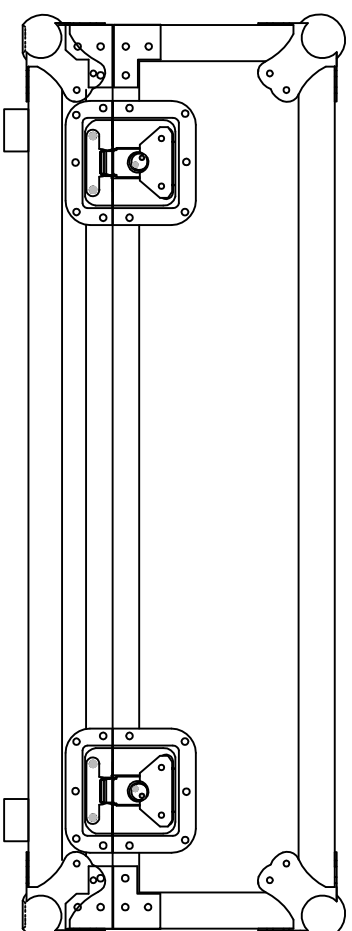

RRDJMTOUR1

FRONT VIEW

LEFT VIEW

BACK VIEW

RIGHT VIEW

SKU: RRDJMTOUR1

UPC: NA

APPROVAL SIGNATURE:

DATE:

BY: ROAD READY CASES

DRAWING DATE: 06 / 07 / 2016

SCALE: 1:6

DRAWING NUMBER: 1/3

REVISION: NA

RRDJMTOUR1

with 10mm eva

A-A VIEW

B-B VIEW

TOP VIEW OF COVER

	SKU: RRDJMTour1	BY:
	UPC: NA	ROAD READY CASES
APPROVAL SIGNATURE:	DATE:	
DRAWING DATE:	SCALE:	DRAWING NUMBER:
06 / 07 / 2016	1:6	2/3
		REVISION:
		NA

RRDJMTOUR1

C-C VIEW

with 10mm eva

TOP VIEW OF BASE

D-D VIEW

	SKU: RRDJMTour1	BY: ROAD READY CASES
	UPC: NA	APPROVAL SIGNATURE: _____ DATE: _____
	DRAWING DATE: 06 / 07 / 2016	SCALE: 1:6