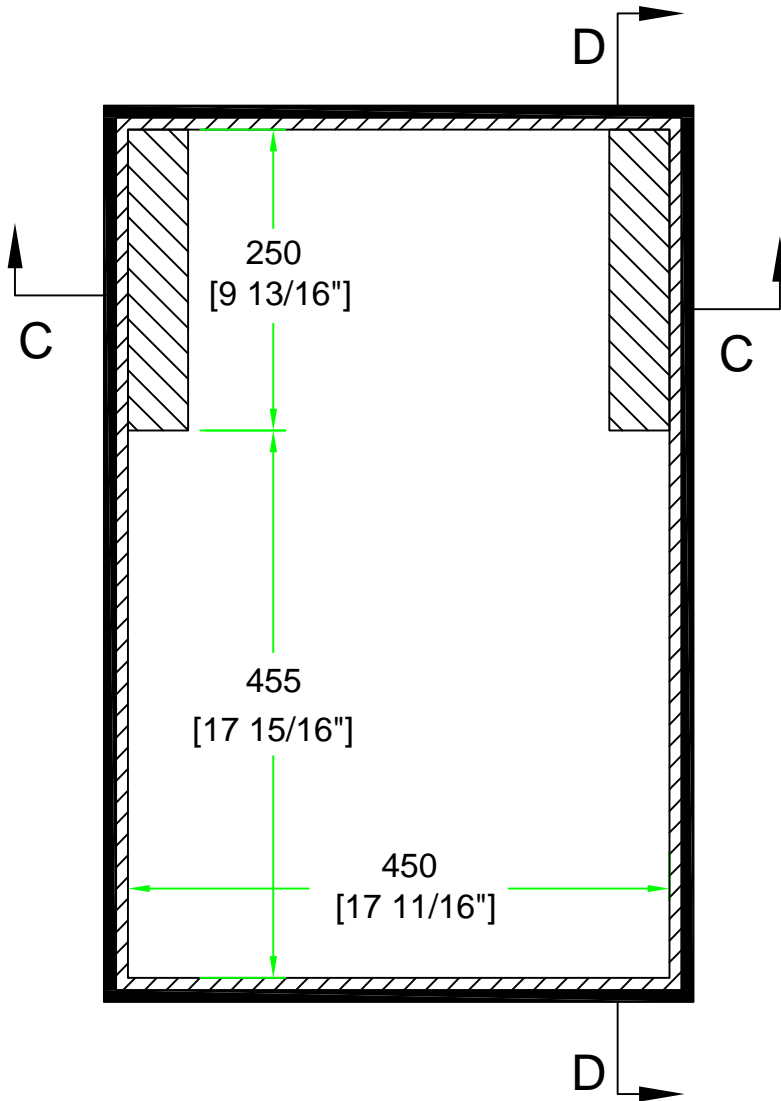

DATE:

BY: ROAD READY CASES

DRAWING DATE: 06 / 07 / 2016

SCALE: 1:6

DRAWING NUMBER: 1/3

REVISION: NA

RRDJMTOUR1

with 10mm eva

A-A VIEW

B-B VIEW

TOP VIEW OF COVER

	SKU: RRDJMTour1	BY:
	UPC: NA	ROAD READY CASES
APPROVAL SIGNATURE:	DATE:	
DRAWING DATE:	SCALE:	DRAWING NUMBER:
06 / 07 / 2016	1:6	2/3
		REVISION:
		NA

RRDJMTOUR1

C-C VIEW

with 10mm eva

TOP VIEW OF BASE

D-D VIEW

	SKU: RRDJMTour1	BY: ROAD READY CASES
	UPC: NA	APPROVAL SIGNATURE: _____ DATE: _____
	DRAWING DATE: 06 / 07 / 2016	SCALE: 1:6