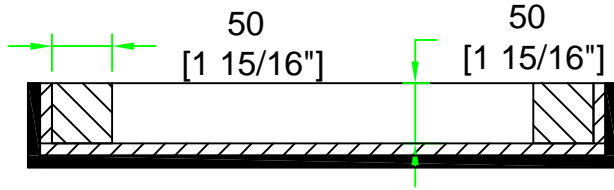

A-A VIEW

B-B VIEW

TOP VIEW OF COVER

	SKU: RRDJMTour1	BY:
	UPC: NA	ROAD READY CASES
APPROVAL SIGNATURE:	DATE:	
DRAWING DATE:	SCALE:	DRAWING NUMBER:
06 / 07 / 2016	1:6	2/3
		REVISION:
		NA

RRDJMTOUR1

C-C VIEW

with 10mm eva

TOP VIEW OF BASE

D-D VIEW

	SKU: RRDJMTour1	BY: ROAD READY CASES
	UPC: NA	APPROVAL SIGNATURE: _____ DATE: _____
	DRAWING DATE: 06 / 07 / 2016	SCALE: 1:6