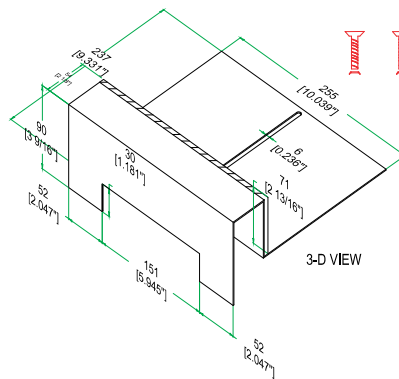

## RR12BB

Created for straight-up durability, the RR12BB helps you get your groove on. A rugged adjustable battle bridge mount for mixers from 7 1/4" to 14" ( without rackmount ears) , the RR12BB securely bolts down your mixer in between two turntable cases, so you can let your skills shine! Smart, Simple and 100% Road Ready!

## ADJUSTABLE BATTLE BRIDGE FOR 7 1/4" TO 14" DJ MIXERS

[www.roadreadycases.com](http://www.roadreadycases.com)

Road Ready Cases 12662 Corral Place Santa Ge Springs, CA. 90670  
 ph: (562) 906-6185 fax: (562) 906-6186