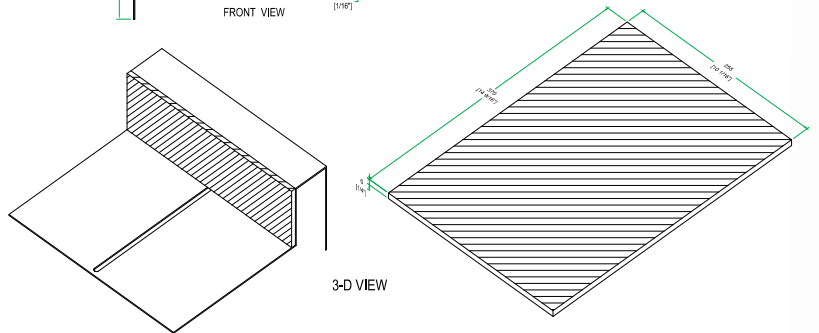

## RR12BB

Created for straight-up durability, the RR12BB helps you get your groove on. A rugged adjustable battle bridge mount for mixers from 7 1/4" to 14" ( without rackmount ears) , the RR12BB securely bolts down your mixer in between two turntable cases, so you can let your skills shine! Smart, Simple and 100% Road Ready!

## ADJUSTABLE BATTLE BRIDGE FOR 7 1/4" TO 14" DJ MIXERS

[www.roadreadycases.com](http://www.roadreadycases.com)

Road Ready Cases 12662 Corral Place Santa Ge Springs, CA. 90670  
 ph: (562) 906-6185 fax: (562) 906-6186