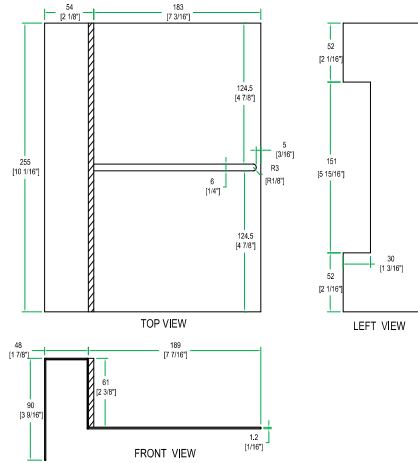

## RR12BB

Created for straight-up durability, the RR12BB helps you get your groove on. A rugged adjustable battle bridge mount for mixers from 7 1/4" to 14" ( without rackmount ears) , the RR12BB securely bolts down your mixer in between two turntable cases, so you can let your skills shine! Smart, Simple and 100% Road Ready!

## ADJUSTABLE BATTLE BRIDGE FOR 7 1/4" TO 14" DJ MIXERS

[www.roadreadycases.com](http://www.roadreadycases.com)

Road Ready Cases 12662 Corral Place Santa Ge Springs, CA. 90670  
 ph: (562) 906-6185 fax: (562) 906-6186