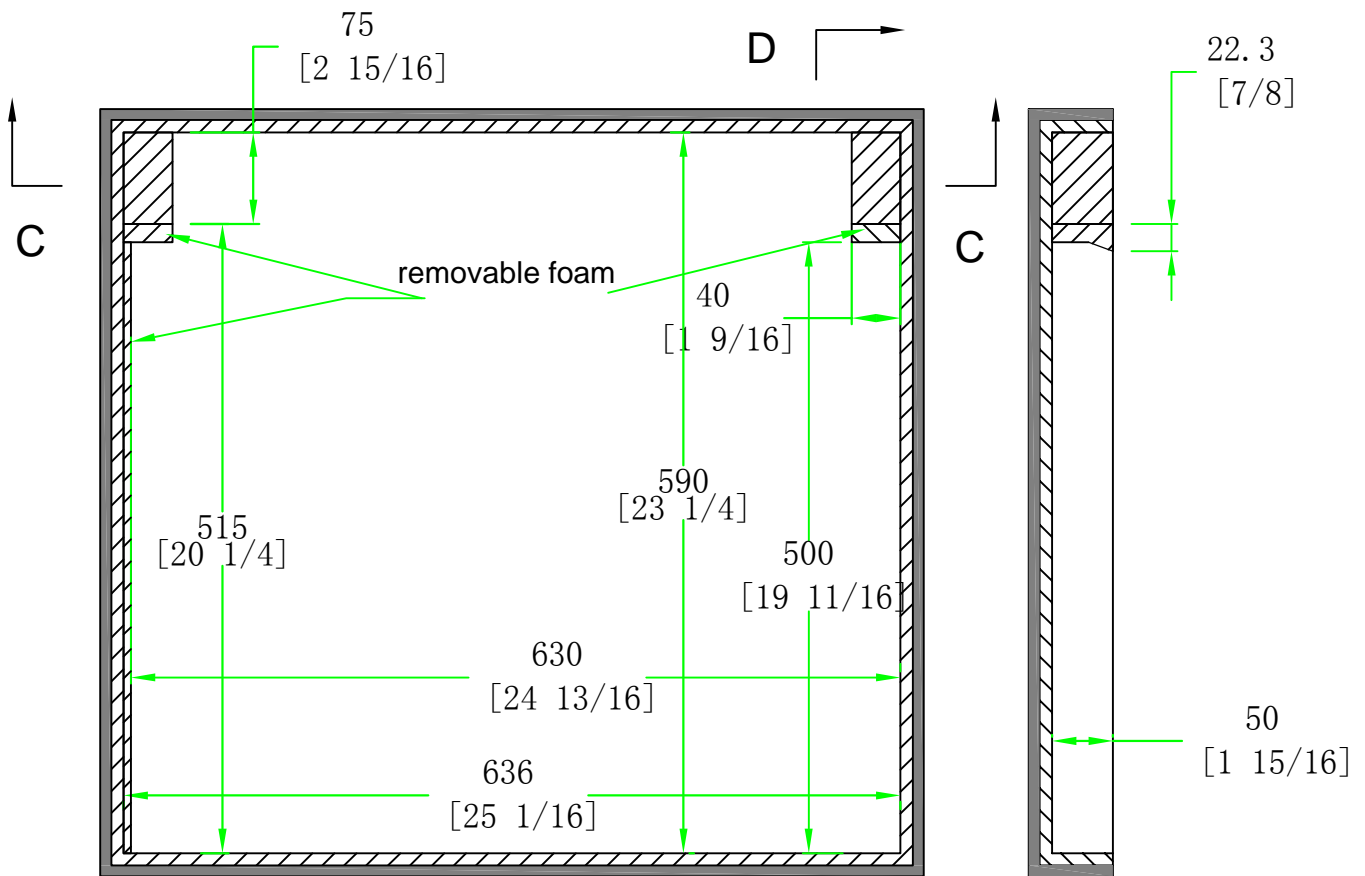

CCX32CPQU24

	SKU: CCX32CPQU24	BY:	ROAD READY CASES
	UPC: NA	APPROVAL SIGNATURE: _____ DATE: _____	
	DRAWING DATE: 05 / 24 / 2014	SCALE: 1:8	DRAWING NUMBER: 1/3

CCX32CPQU24

A-A VIEW

TOP VIEW OF COVER

B-B VIEW

	SKU: CCX32CPQU24	BY:	ROAD READY CASES
	UPC: NA	DATE: / /	
APPROVAL SIGNATURE: _____		DATE: / /	
DRAWING DATE:	SCALE:	DRAWING NUMBER:	REVISION:
05 / 24 / 2014	1:6	2/3	NA

CCX32CPQU24

C-C VIEW

TOP VIEW OF BASE

D-D VIEW

	SKU: CCX32CPQU24	BY:	ROAD READY CASES
	UPC: NA	APPROVAL SIGNATURE: _____ DATE: _____	
	DRAWING DATE: 05/24/2014	SCALE: 1:6	DRAWING NUMBER: 3/3