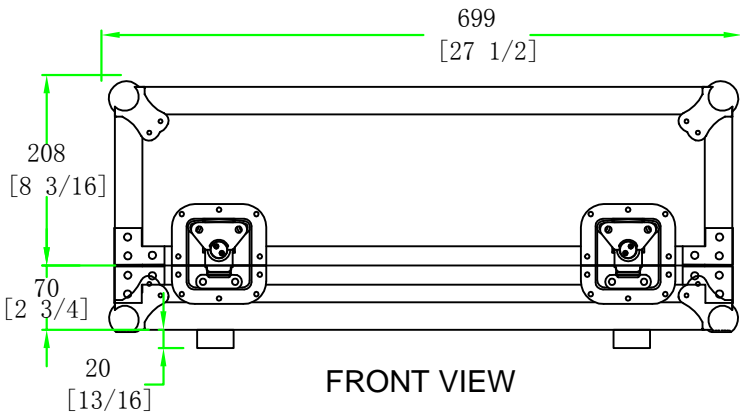

CCX32CPQU24

	SKU: CCX32CPQU24	BY:	ROAD READY CASES
	UPC: NA	APPROVAL SIGNATURE: _____ DATE: _____	
	DRAWING DATE: 05 / 24 / 2014	SCALE: 1:8	DRAWING NUMBER: 1/3

CCX32CPQU24

A-A VIEW

TOP VIEW OF COVER

B-B VIEW

	SKU: CCX32CPQU24	BY:	ROAD READY CASES
	UPC: NA	DATE: / /	
APPROVAL SIGNATURE: _____		DATE: / /	
DRAWING DATE:	SCALE:	DRAWING NUMBER:	REVISION:
05 / 24 / 2014	1:6	2/3	NA

CCX32CPQU24

C-C VIEW

TOP VIEW OF BASE

D-D VIEW

	SKU: CCX32CPQU24	BY:	ROAD READY CASES
	UPC: NA	APPROVAL SIGNATURE: _____ DATE: _____	
	DRAWING DATE: 05/24/2014	SCALE: 1:6	DRAWING NUMBER: 3/3