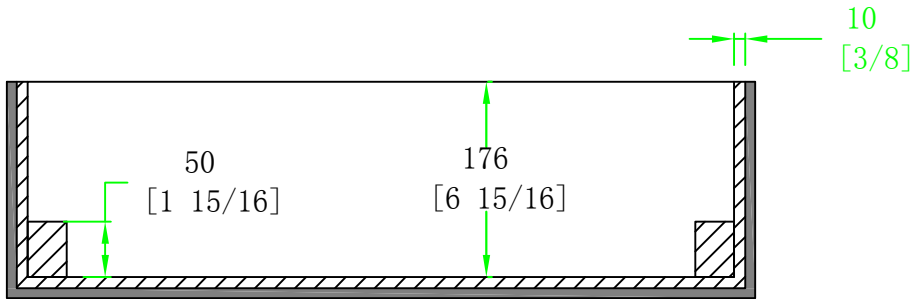

CCX32CPQU24

	SKU: CCX32CPQU24	BY:	ROAD READY CASES
	UPC: NA	APPROVAL SIGNATURE: _____ DATE: _____	
	DRAWING DATE: 05 / 24 / 2014	SCALE: 1:8	DRAWING NUMBER: 1/3

CCX32CPQU24

A-A VIEW

TOP VIEW OF COVER

B-B VIEW

	SKU: CCX32CPQU24	BY:	ROAD READY CASES
	UPC: NA	DATE: / /	
APPROVAL SIGNATURE: _____		DATE: / /	
DRAWING DATE:	SCALE:	DRAWING NUMBER:	REVISION:
05 / 24 / 2014	1:6	2/3	NA

CCX32CPQU24

C-C VIEW

TOP VIEW OF BASE

D-D VIEW

	SKU: CCX32CPQU24	BY:	ROAD READY CASES
	UPC: NA	APPROVAL SIGNATURE: _____ DATE: _____	
	DRAWING DATE: 05/24/2014	SCALE: 1:6	DRAWING NUMBER: 3/3