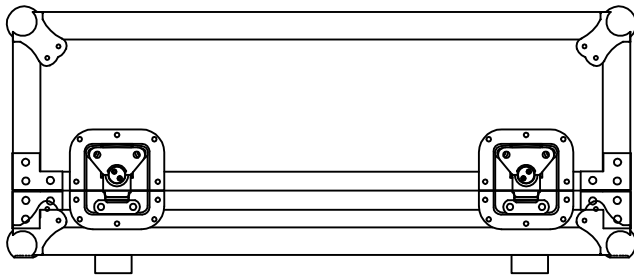

CCX32CPQU24

	SKU: CCX32CPQU24	BY:	ROAD READY CASES
	UPC: NA	APPROVAL SIGNATURE: _____ DATE: _____	
	DRAWING DATE: 05 / 24 / 2014	SCALE: 1:8	DRAWING NUMBER: 1/3

CCX32CPQU24

A-A VIEW

TOP VIEW OF COVER

B-B VIEW

	SKU: CCX32CPQU24	BY:	ROAD READY CASES
	UPC: NA	DATE: / /	
APPROVAL SIGNATURE: _____		DATE: / /	
DRAWING DATE:	SCALE:	DRAWING NUMBER:	REVISION:
05 / 24 / 2014	1:6	2/3	NA

CCX32CPQU24

C-C VIEW

TOP VIEW OF BASE

D-D VIEW

	SKU: CCX32CPQU24	BY:	ROAD READY CASES
	UPC: NA	APPROVAL SIGNATURE: _____ DATE: _____	
	DRAWING DATE: 05/24/2014	SCALE: 1:6	DRAWING NUMBER: 3/3