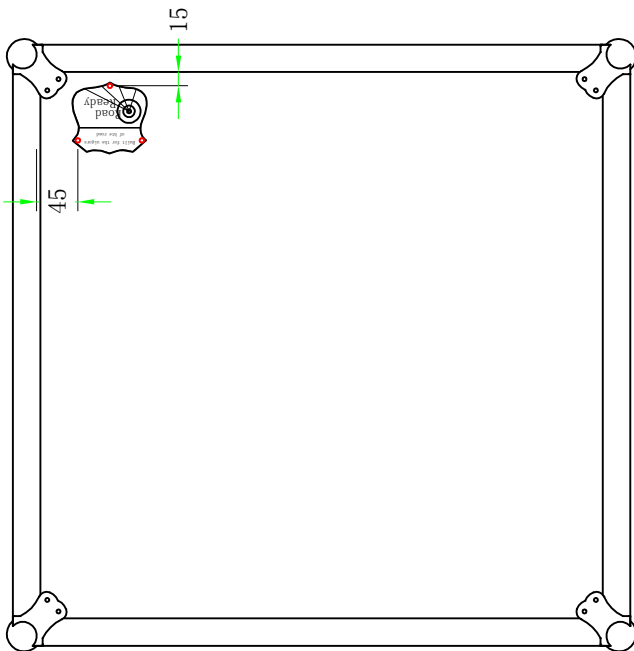

CCX32CPQU24

	SKU: CCX32CPQU24	BY:	ROAD READY CASES
	UPC: NA	APPROVAL SIGNATURE: _____ DATE: _____	
	DRAWING DATE: 05 / 24 / 2014	SCALE: 1:8	DRAWING NUMBER: 1/3

CCX32CPQU24

A-A VIEW

TOP VIEW OF COVER

B-B VIEW

	SKU: CCX32CPQU24	BY:	ROAD READY CASES
	UPC: NA	DATE: / /	
APPROVAL SIGNATURE: _____		DATE: / /	
DRAWING DATE:	SCALE:	DRAWING NUMBER:	REVISION:
05 / 24 / 2014	1:6	2/3	NA

CCX32CPQU24

C-C VIEW

TOP VIEW OF BASE

D-D VIEW

	SKU: CCX32CPQU24	BY:	ROAD READY CASES
	UPC: NA	APPROVAL SIGNATURE: _____ DATE: _____	
	DRAWING DATE: 05/24/2014	SCALE: 1:6	DRAWING NUMBER: 3/3