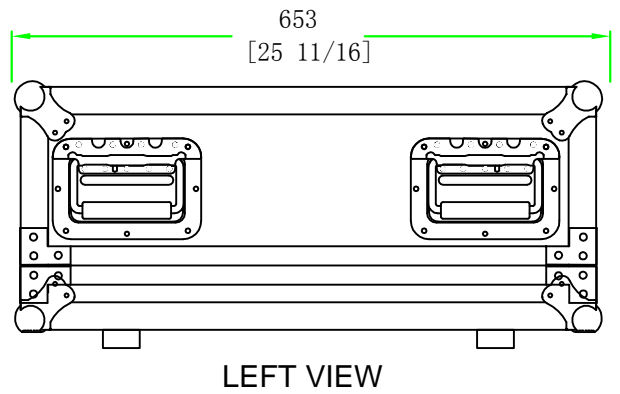

CCX32CPQU24

	SKU: CCX32CPQU24	BY:	ROAD READY CASES
	UPC: NA	APPROVAL SIGNATURE: _____ DATE: _____	
	DRAWING DATE: 05 / 24 / 2014	SCALE: 1:8	DRAWING NUMBER: 1/3

CCX32CPQU24

A-A VIEW

TOP VIEW OF COVER

B-B VIEW

	SKU: CCX32CPQU24	BY:	ROAD READY CASES
	UPC: NA	DATE: / /	
APPROVAL SIGNATURE: _____		DATE: / /	
DRAWING DATE:	SCALE:	DRAWING NUMBER:	REVISION:
05 / 24 / 2014	1:6	2/3	NA

CCX32CPQU24

C-C VIEW

TOP VIEW OF BASE

D-D VIEW

	SKU: CCX32CPQU24	BY:	ROAD READY CASES
	UPC: NA	APPROVAL SIGNATURE: _____ DATE: _____	
	DRAWING DATE: 05/24/2014	SCALE: 1:6	DRAWING NUMBER: 3/3