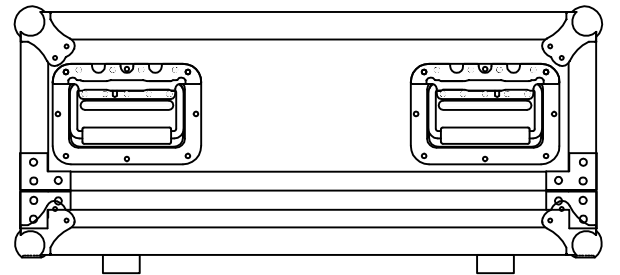

CCX32CPQU24

	SKU: CCX32CPQU24	BY:	ROAD READY CASES
	UPC: NA	APPROVAL SIGNATURE: _____ DATE: _____	
	DRAWING DATE: 05 / 24 / 2014	SCALE: 1:8	DRAWING NUMBER: 1/3

CCX32CPQU24

A-A VIEW

TOP VIEW OF COVER

B-B VIEW

	SKU: CCX32CPQU24	BY:	ROAD READY CASES
	UPC: NA	DATE: / /	
APPROVAL SIGNATURE: _____		DATE: / /	
DRAWING DATE:	SCALE:	DRAWING NUMBER:	REVISION:
05 / 24 / 2014	1:6	2/3	NA

CCX32CPQU24

C-C VIEW

TOP VIEW OF BASE

D-D VIEW

	SKU: CCX32CPQU24	BY:	ROAD READY CASES
	UPC: NA	APPROVAL SIGNATURE: _____ DATE: _____	
	DRAWING DATE: 05/24/2014	SCALE: 1:6	DRAWING NUMBER: 3/3