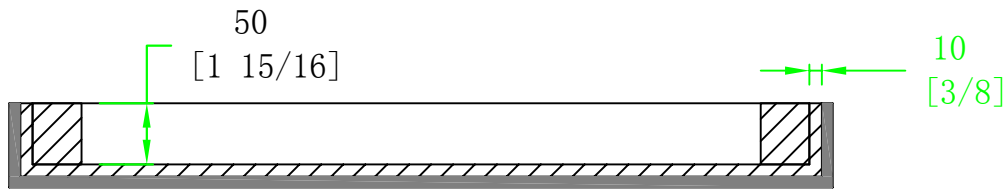

CCX32CPQU24

	SKU: CCX32CPQU24	BY:	ROAD READY CASES
	UPC: NA	APPROVAL SIGNATURE: _____ DATE: _____	
	DRAWING DATE: 05 / 24 / 2014	SCALE: 1:8	DRAWING NUMBER: 1/3

CCX32CPQU24

A-A VIEW

TOP VIEW OF COVER

B-B VIEW

	SKU: CCX32CPQU24	BY:	ROAD READY CASES
	UPC: NA	DATE: / /	
APPROVAL SIGNATURE: _____		DATE: / /	
DRAWING DATE:	SCALE:	DRAWING NUMBER:	REVISION:
05 / 24 / 2014	1:6	2/3	NA

CCX32CPQU24

C-C VIEW

TOP VIEW OF BASE

D-D VIEW

	SKU: CCX32CPQU24	BY:	ROAD READY CASES
	UPC: NA	APPROVAL SIGNATURE: _____ DATE: _____	
	DRAWING DATE: 05/24/2014	SCALE: 1:6	DRAWING NUMBER: 3/3