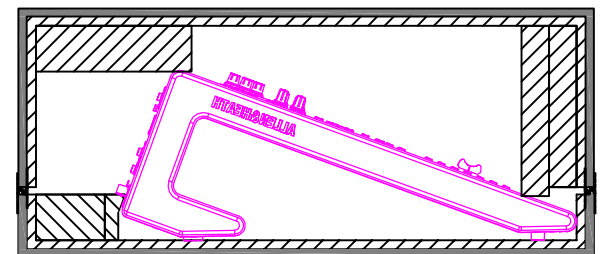

CCX32CPQU24

	SKU: CCX32CPQU24	BY:	ROAD READY CASES
	UPC: NA	APPROVAL SIGNATURE: _____ DATE: _____	
	DRAWING DATE: 05 / 24 / 2014	SCALE: 1:8	DRAWING NUMBER: 1/3

CCX32CPQU24

A-A VIEW

TOP VIEW OF COVER

B-B VIEW

	SKU: CCX32CPQU24	BY:	ROAD READY CASES
	UPC: NA	DATE: / /	
APPROVAL SIGNATURE: _____		DATE: / /	
DRAWING DATE:	SCALE:	DRAWING NUMBER:	REVISION:
05 / 24 / 2014	1:6	2/3	NA

CCX32CPQU24

C-C VIEW

TOP VIEW OF BASE

D-D VIEW

	SKU: CCX32CPQU24	BY:	ROAD READY CASES
	UPC: NA	APPROVAL SIGNATURE: _____ DATE: _____	
	DRAWING DATE: 05/24/2014	SCALE: 1:6	DRAWING NUMBER: 3/3