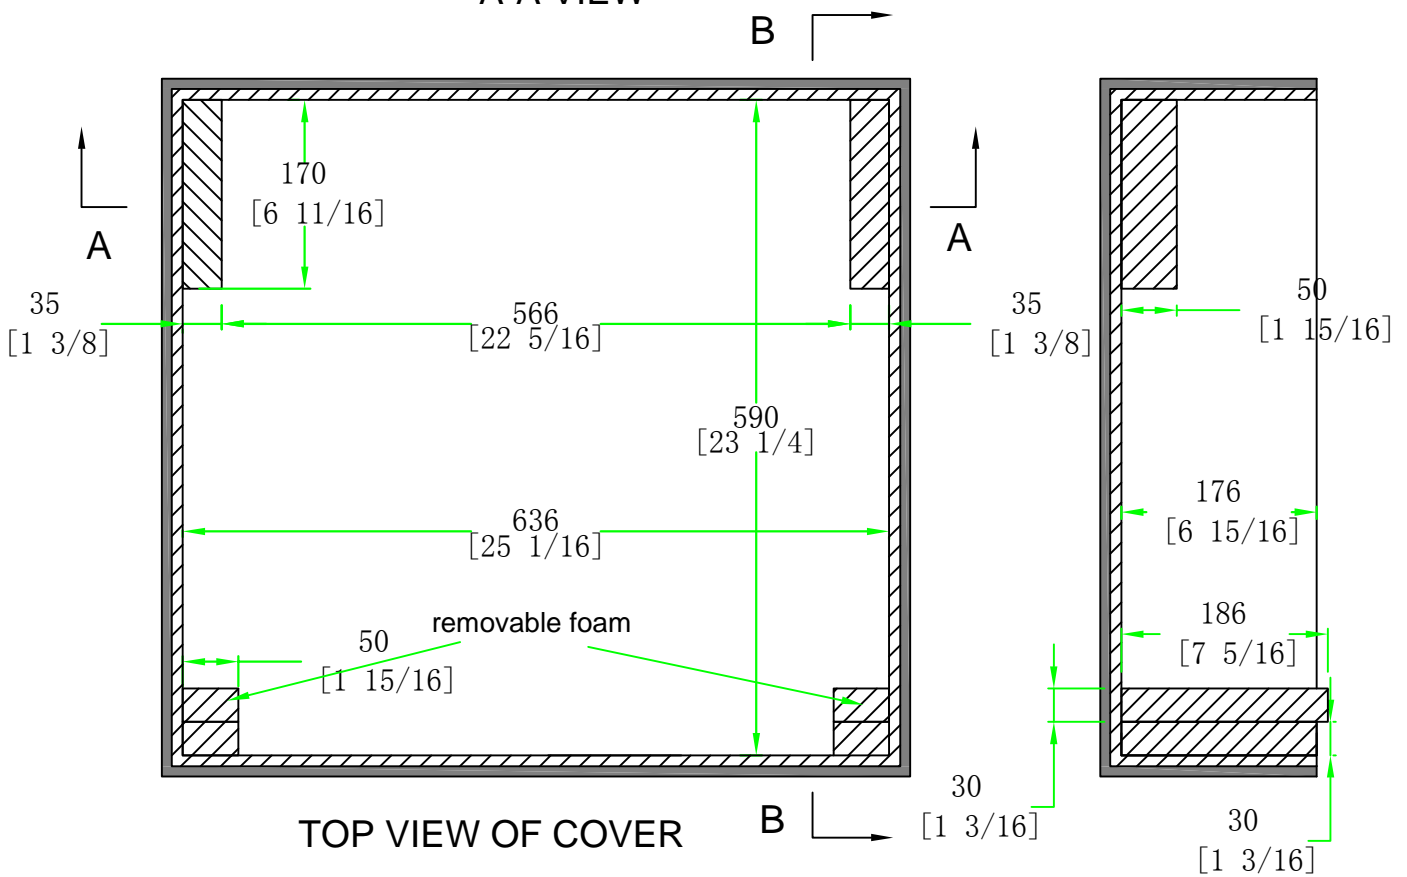

CCX32CPQU24

	SKU: CCX32CPQU24	BY:	ROAD READY CASES
	UPC: NA	APPROVAL SIGNATURE: _____ DATE: _____	
	DRAWING DATE: 05 / 24 / 2014	SCALE: 1:8	DRAWING NUMBER: 1/3

CCX32CPQU24

A-A VIEW

TOP VIEW OF COVER

B-B VIEW

	SKU: CCX32CPQU24	BY:	ROAD READY CASES
	UPC: NA	DATE: / /	
APPROVAL SIGNATURE: _____		DATE: / /	
DRAWING DATE:	SCALE:	DRAWING NUMBER:	REVISION:
05 / 24 / 2014	1:6	2/3	NA

CCX32CPQU24

C-C VIEW

TOP VIEW OF BASE

D-D VIEW

	SKU: CCX32CPQU24	BY:	ROAD READY CASES
	UPC: NA	APPROVAL SIGNATURE: _____ DATE: _____	
	DRAWING DATE: 05/24/2014	SCALE: 1:6	DRAWING NUMBER: 3/3