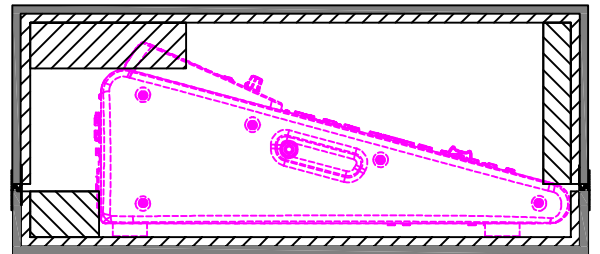

CCX32CPQU24

	SKU: CCX32CPQU24	BY:	ROAD READY CASES
	UPC: NA	APPROVAL SIGNATURE: _____ DATE: _____	
	DRAWING DATE: 05 / 24 / 2014	SCALE: 1:8	DRAWING NUMBER: 1/3

CCX32CPQU24

A-A VIEW

TOP VIEW OF COVER

B-B VIEW

	SKU: CCX32CPQU24	BY:	ROAD READY CASES
	UPC: NA	DATE: / /	
APPROVAL SIGNATURE: _____		DATE: / /	
DRAWING DATE:	SCALE:	DRAWING NUMBER:	REVISION:
05 / 24 / 2014	1:6	2/3	NA

CCX32CPQU24

C-C VIEW

TOP VIEW OF BASE

D-D VIEW

	SKU: CCX32CPQU24	BY:	ROAD READY CASES
	UPC: NA	APPROVAL SIGNATURE: _____ DATE: _____	
	DRAWING DATE: 05/24/2014	SCALE: 1:6	DRAWING NUMBER: 3/3