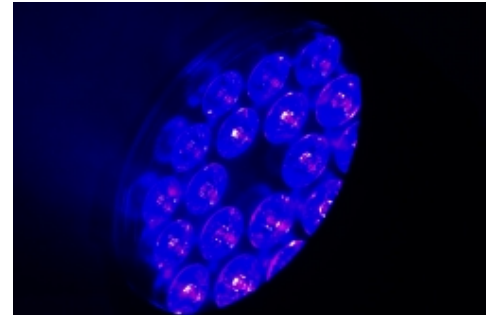

4 digit LED display for accessing the options menu.

Waterproof Rate: IP65.

Chassis made from aluminium.

Weight: 4,6 Kg.

Carton box for 4 pcs: 53 x 53 x 24 - 21 kg

PHOTOS

PRODUCT VIDEO