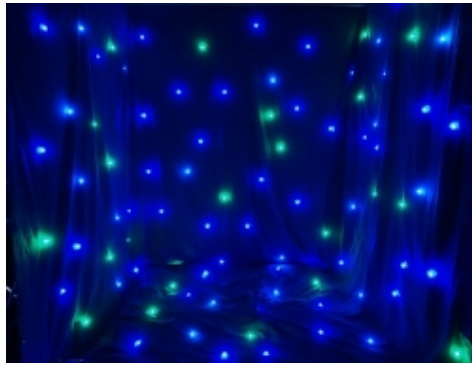

Flight case dimensions: 722 x 630 x 370
Curtain weight: 14,5 Kg.
Curtain is made from fire retardant fabric.

PHOTOS