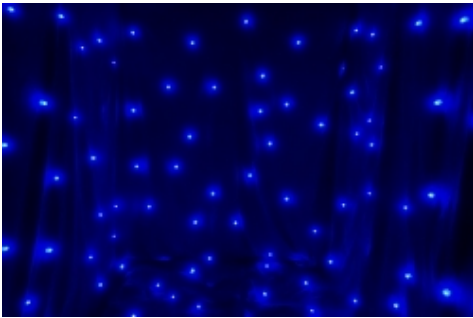

Flight case dimensions: 722 x 630 x 370
Curtain weight: 14,5 Kg.
Curtain is made from fire retardant fabric.

PHOTOS