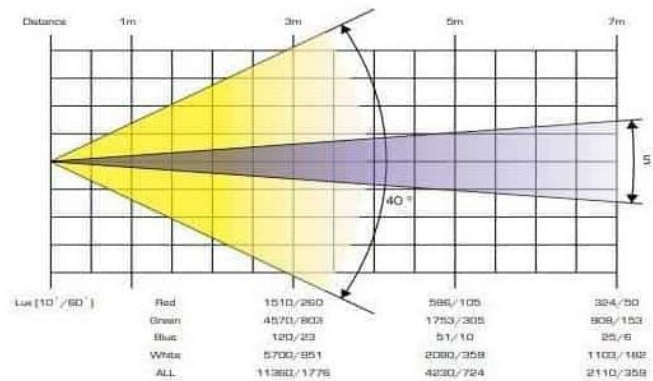

Moover Wash 190

285W LED RGBW Moving Wash

- 19x 15W RGBW LED
- 5-60° angle
- Motorized zoom
- 23100 lux @ 1m
- 0-100 linear dimmer
- 540° / 220° 16-bit Pan/Tilt

Replaces WP-600