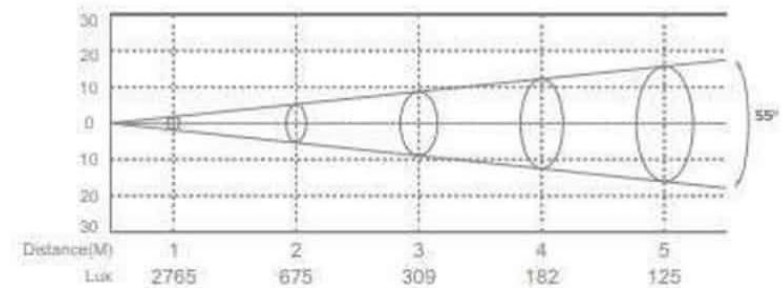

Public Price

€429,-

VAT incl

Photométrie / Photometric datas