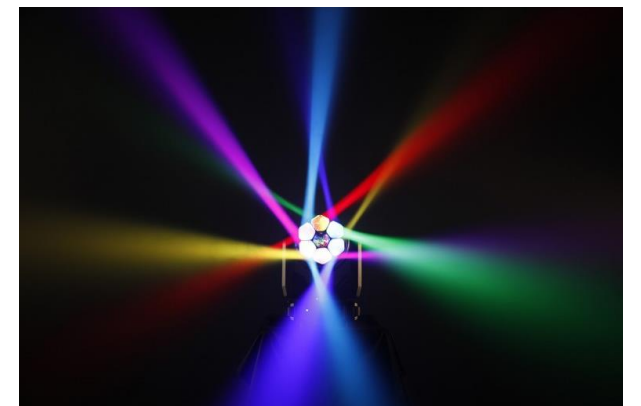

Sprinter Wash 280

280W RGBW LED Moving Wash

- 7x 40W RGBW OSRAM LED
- 400000 lux @ 1m
- 4-45° beam angle
- **Pixel Control**
- Motorized zoom
- PowerCON in & out

Public Price
€799,-
VAT incl