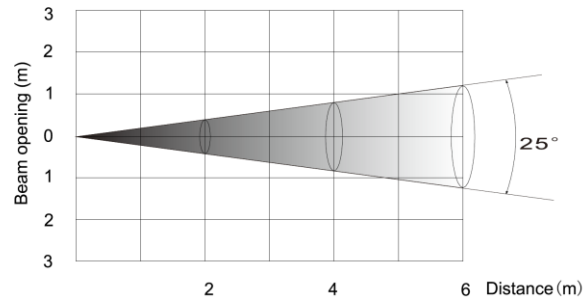

Red	810	251	115
Green	1502	430	200
Blue	1531	455	213
White	1305	415	150
RGBW	5230	1350	730