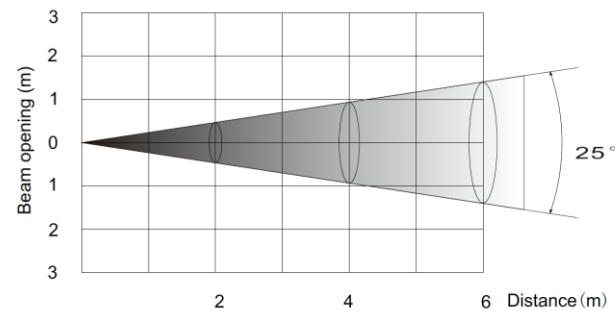

Nova Bar 1210

12x 10W RGBW Outdoor LED Bar

- **IP65 Weatherproof**
- 25° beam angle
- 7400 lux @ 2m
- 0-100% 16 bit dimming
- Flicker Free
- 0-20 Hz Strobe
- 5/8 ch DMX
- **PowerCON TRUE1** in & out
- Optional lenses

Public Price

€299,-

VAT incl

Red	1410	510	375
Green	2550	850	600
Blue	2100	650	450
White	2640	770	380
RGBW	7400	2035	1050