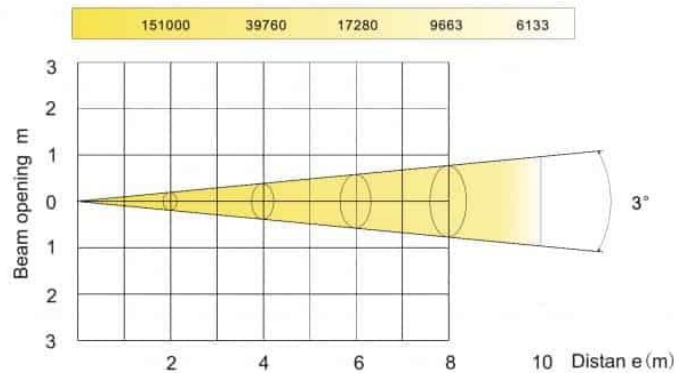

Public Price

€1099,-

VAT incl

Public Price
€599,-
VAT incl

Moover Spot 120

120W LED Moving Spot

- 120W White LED
- 7x 14W RGBW LED Ring (Wash)
- 16° spot angle / 25° wash angle
- 12420 lux @ 2m
- 7 + white & split color wheel
- 6 Rotating / 8 fix gobos
- 3-facet prism
- 540° / 270° 16-bit Pan/Tilt