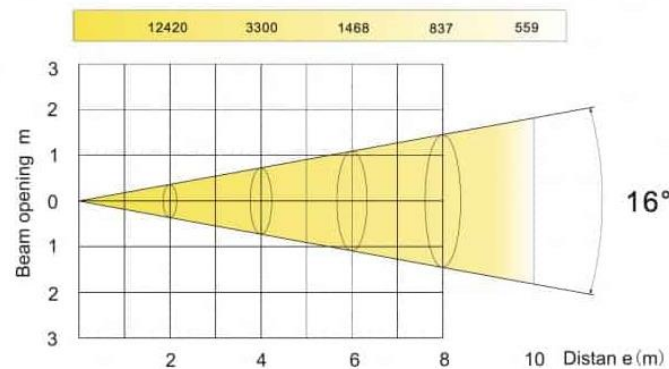

Public Price
€599,-
VAT incl

Moover Spot 120

120W LED Moving Spot

- 120W White LED
- 7x 14W RGBW LED Ring (Wash)
- 16° spot angle / 25° wash angle
- 12420 lux @ 2m
- 7 + white & split color wheel
- 6 Rotating / 8 fix gobos
- 3-facet prism
- 540° / 270° 16-bit Pan/Tilt