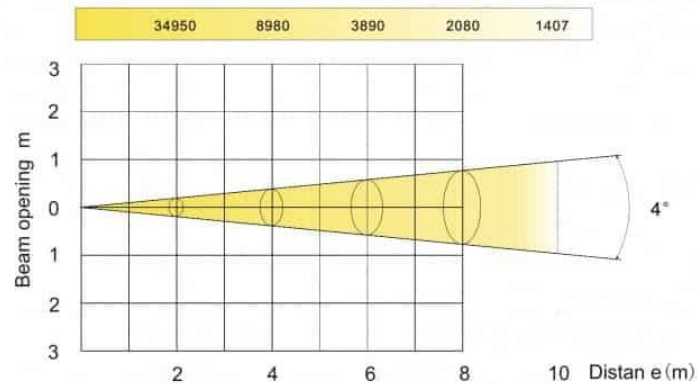

Moover Wash 160

160W LED RGBW Moving Wash

- 4x 40W RGBW LED
- 4° beam angle / 50° wash angle
- **Rotating lenses with kaleidoscope effect** (adjustable speed)
- Electronic zoom
- 34950 lux @ 2m
- 540° / 270° 16-bit Pan/Tilt