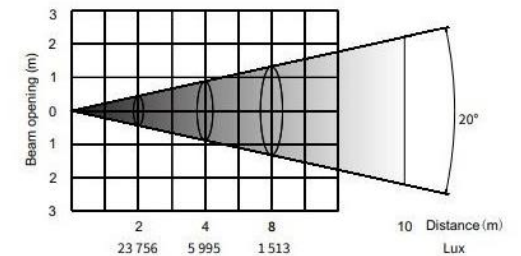

Photométrie / Photometric datas

IP Wash 800

40x 20W RGBW LED Outdoor Washer

- **IP65 Weatherproof**
- 25° beam angle
- 37600 lux @ 2m
- 0-100% dimming
- Flicker Free
- 4/6/9 ch DMX
- **PowerCON TRUE1** in & out
- Optional lenses