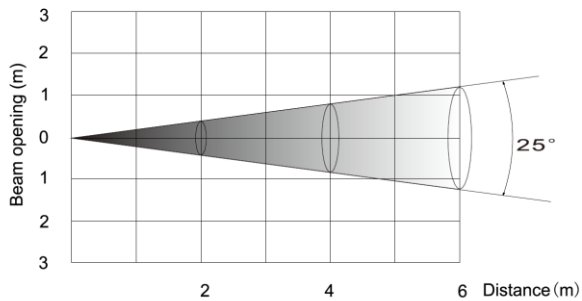

Nova Par 1210

12x 10W RGBW Outdoor LED par

- **IP65 Weatherproof**
- 25° beam angle
- 8650 lux @ 2m
- 0-100% 16 bit dimming
- Flicker Free
- 0-20 Hz Strobe
- 5/8 ch DMX
- **PowerCON TRUE1** in & out
- Optional lenses