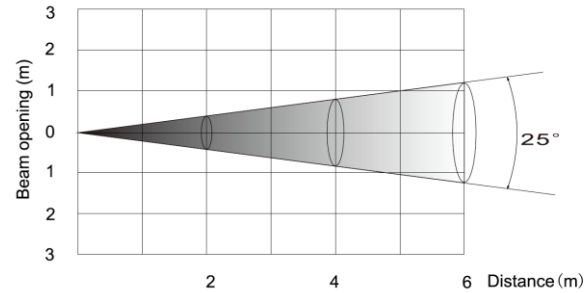

Nova Hybrid 2410

24x 10W RGBW Outdoor LED Panel

- **IP65 Weatherproof**
- 25° beam angle
- 19030 lux @ 2m
- 0-100% 16 bit dimming
- Flicker Free
- 0-20 Hz Strobe
- 5/8 ch DMX
- **PowerCON TRUE1** in & out
- Optional lenses