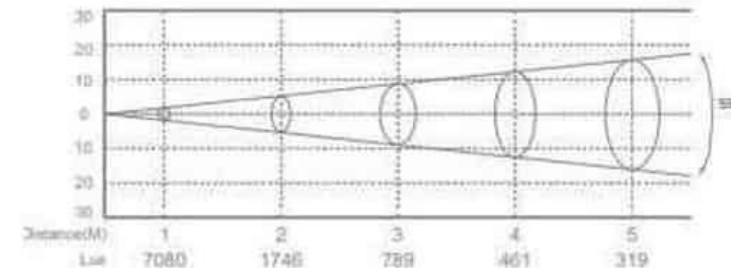

Public Price
€599,-
VAT incl

Photométrie / Photometric datas