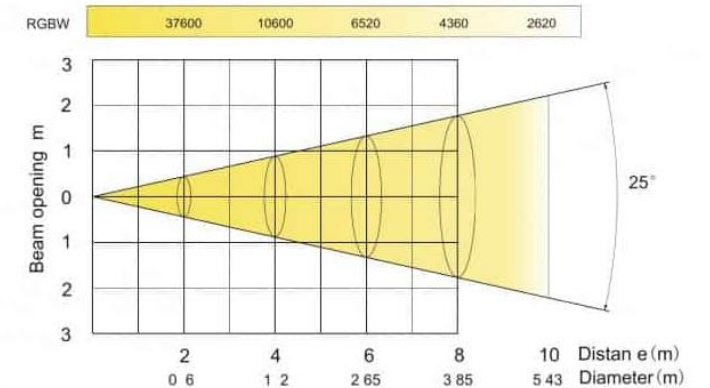

IP Wash 800

40x 20W RGBW LED Outdoor Washer

- **IP65 Weatherproof**
- 25° beam angle
- 37600 lux @ 2m
- 0-100% dimming
- Flicker Free
- 4/6/9 ch DMX
- **PowerCON TRUE1** in & out
- Optional lenses

Public Price
€999,-
VAT incl