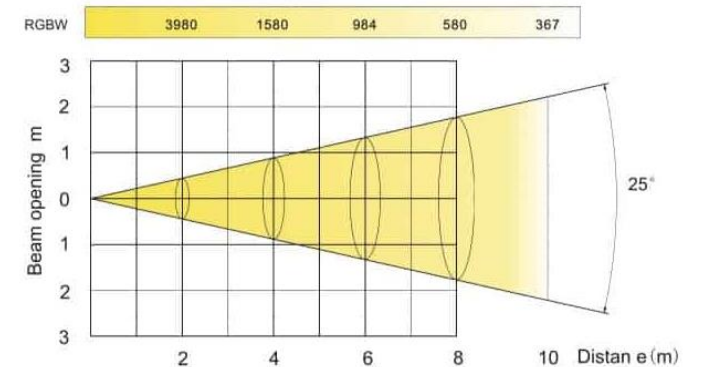

Aster Bar 1810

18x 10W RGBW LED bar

- 25° beam angle
- 3980 lux @ 2m
- 0-100% 16 bit dimming
- Flicker Free
- 0-20 Hz Strobe
- 5/8 ch DMX
- **PowerCON** in & out

Public Price
€299,-
VAT incl