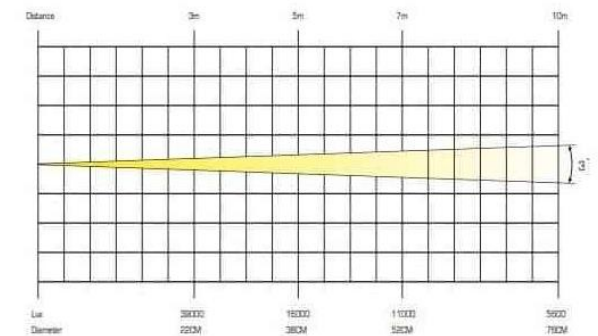

Sprinter Beam 150

150W LED Moving Beam

- 3° beam angle
- 400000 lux @ 1m
- 14 fix gobos
- 11 + white color wheel
- **16-facet** rotating prism
- Motorized focus
- PowerCON in & out

Public Price
€799,-
VAT incl