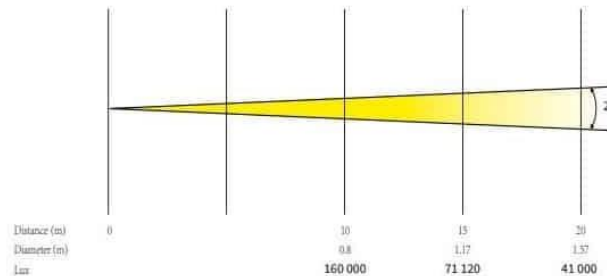

Replaces BSW-200LED

Public Price
€899,-
VAT incl

Photométrie / Photometric datas

Photométrie / Photometric datas

Racor Beam 230

230W Lamp Moving Beam

- 230W 7R Lamp
- 3° angle
- Motorized focus
- 140000 lux @ 10m
- 14 + white color wheel
- 17 fix gobos
- 8-facet rotatable prism + frost filter