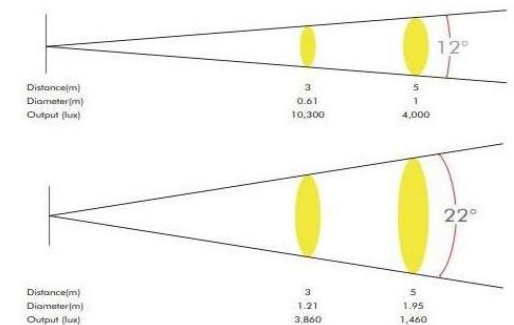

Replaces BSW-200LED

Public Price
€899,-
VAT incl

Photométrie / Photometric datas

Photométrie / Photometric datas

Racor Beam 230

230W Lamp Moving Beam

- 230W 7R Lamp
- 3° angle
- Motorized focus
- 140000 lux @ 10m
- 14 + white color wheel
- 17 fix gobos
- 8-facet rotatable prism + frost filter