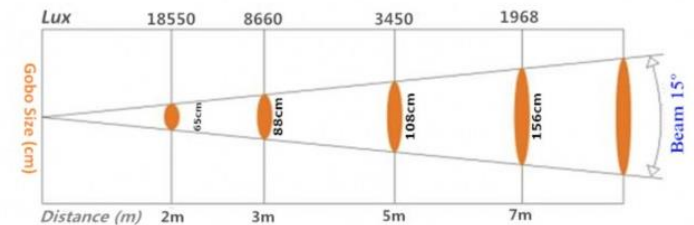

Public Price
€945,-
VAT incl