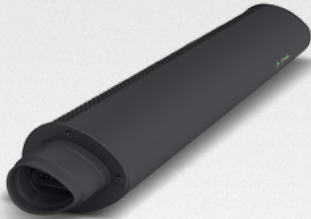

AVAILABLE **ACCESSORIES**