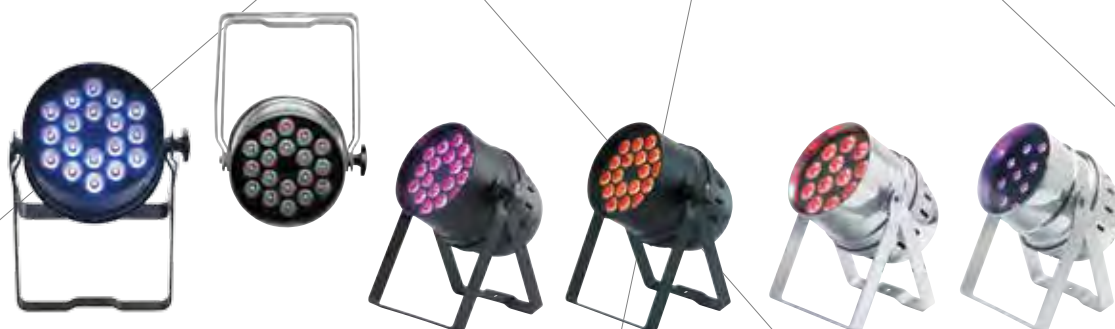

GAMME irLED

Model	irLED64 18X12SIX	irLED64 18X10FIVE	irLED64 18X5TC	irLED64 18X3TC	irLED64 12X3TC25°	irLED56 12X3TC
REF	10138 (black) 10137 (silver)	10072 (black) 10073 (silver)	9878 (black) 9877 (silver)	9878 (black) 9877 (silver)	9974 (black) 9975 (silver)	9872 (black) 9871 (silver)
LEDs model	RGBWAUV	RGBWA	RGB (3 internal colours)	RGB (3 internal colours)	RGB (3 internal colours)	RGB (3 internal colours)
Number of LEDs/power	18 x 12 Watts	18 x 10 Watts	18 x 5 Watts	18 x 5 Watts	12 x 3 Watts	12 x 3 Watts
Beamwidth	40°	40°	40°	40°	25°	40°
Light output at 2 m	5020 LUX	4770 LUX	2900 Lux	2900 Lux	5170 Lux	1030 Lux
Lenses	Individual lenses	Individual lenses	Individual lenses	Individual lenses	Clear Crystal lenses	Individual lenses
Input/output power socket	Yes	Yes	Yes	Yes	Yes	Yes
Infrared remote control	Yes	Yes	Yes	Yes	Yes	Yes
DMX channels	2-9 channels	2-8 channels	2-6 channels	2-6 channels	2-6 channels	2-6 channels
Colour macros	46	32	20	20	20	20
Programs	14	5	5	5	5	5
Free space for user's programs	Yes 1-20 steps max.	Yes 1-20 steps max.	-	-	-	-
Holding bracket STOP system	Yes	Yes	-	-	-	-
Flicker Free	Yes	Yes	No	-	Yes	-
Power consumption	240 W	165 W	100 W	100 W	40 W	40W
Measurements	340 x 270 x 220 mm	340 x 270 x 220 mm	340 x 270 x 220 mm	340 x 270 x 220 mm	340 x 270 x 220 mm	320 x 250 x 170 mm
Net weight	5,4 kg	4,6 kg	5 kg	5 kg	4 kg	2,8 kg