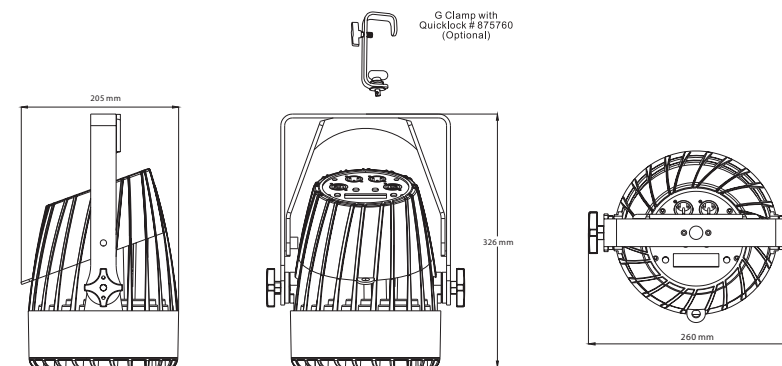

CONAN

SUPERIOUR COLOUR MIXING EXCEPTIONALLY SMOOTH PROJECTION

The CLF Conan is an innovative concept which combines superior RGBW colour mixing and smart design. Specially selected high quality Osram LEDs provide deep, saturated colors with an outstanding white balance and the distinct lens design takes care of the exceptionally smooth projection. Guaranteed flicker free operation makes the Conan suitable for tv shows, theatre and corporate events. The Conan features a very quick zoom function with a wide range of 11° to 58°. The unique shape of the Conan prevents cables to be in sightlines. The fixture has a double bracket so it can be placed on the floor or mounted to truss structures by using the unique CLF quicklock system. This hanging system is easy to use and time-saving. A clear LCD display on the back of the Conan gives access to all settings, including 4 different dimmer curves. Controlled by DMX, the Conan

Small Zoom Flux out: 1097 lm			
Height	Eavg,Emax	Angle: 8.70°	Diameter
9.843ft	471.1,670.2fc		1.497ft
3m	5071,7214lx		45.64cm
13.12ft	265.0,377.0fc		1.997ft
4m	5071,7214lx		60.85cm
16.40ft	169.6,241.3fc		2.496ft
5m	1825,2597lx		76.07cm
19.69ft	117.8,167.5fc		2.995ft
6m	1268,1803lx		91.28cm
22.97ft	86.53,123.1fc		3.494ft
7m	931.4,1325lx		106.50cm

Wide Zoom Flux out: 949.5 lm			
Height	Eavg,Emax	Angle: 33°	Diameter
3.281ft	300.4,445.9fc		1.99
1m	3233,4799lx		59.24cm
6.562ft	75.10,111.5fc		3.88
2m	808.3,1200lx		118.49cm
9.843ft	33.38,49.54fc		5.83
3m	359.3,533.2lx		177.73cm
13.12ft	18.77,27.87fc		7.77
4m	202.1,299.9lx		236.97cm
16.40ft	12.02,17.83fc		9.71
5m	129.3,192.0lx		296.21cm

FACTSHEET

DMX channels	10 or 21 channels
Beam angle	11 - 58° (quick zoom)
Power supply	100 - 240 VAC
Power consumption	Max. 110 Watt
Cooling	Low noise regulated fan
DMX connection	3 & 5p XLR in & out
Dimensions	326 x 260 x 205 mm (hxwxzd)
Weight	4,8 Kg
Certification mark	CE
Article number	156130
Included items	Power cable
IP rating	IP22