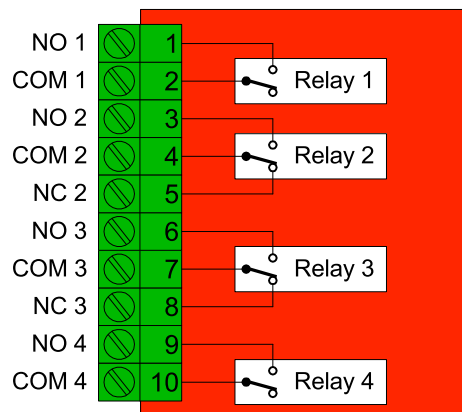

# DO4PR Card

The “**D**igital **O**utput **4** channels **P**ower **R**elay” card provides 4 power relays.

- Rated relay switching : 5A at 130 VAC (resistive load)
- Turn on time: 5 mS
- Turn off time: 2 mS
- 4 KV Transient isolation with backplane
- 1KV Transient isolation Relay to Relay