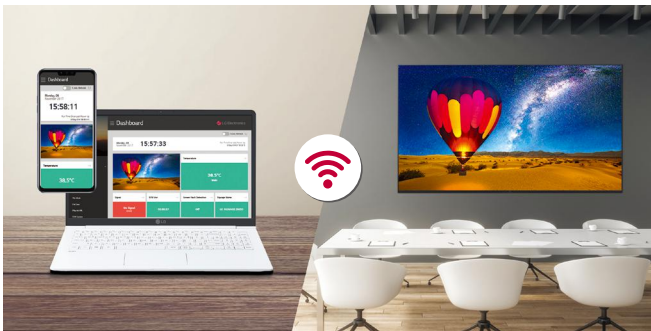

Remote Monitoring and Control

This web-based monitoring solution is user-friendly and allows the user to be at ease. It enables the user to have full access anywhere at anytime from their mobile phone & PC under network-accessible environment while having access to both current and past data. It allows the user to monitor the unit, make adjustments and control the unit remotely in real time.