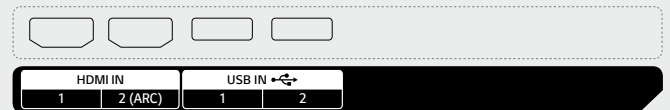

86"

Rear

Side

* Jack Panels may differ from the above image, so please contact LG sales team to verify before ordering.

75" / 65" / 55" / 50" / 43"

Rear

Side

Download
LG C-Display+
Mobile App
Google Play Store