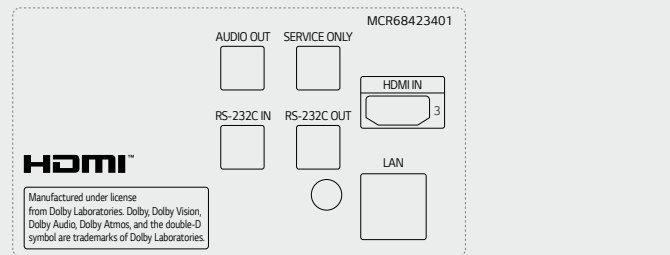

86"

Rear

Side

* Jack Panels may differ from the above image, so please contact LG sales team to verify before ordering.

75" / 65" / 55" / 50" / 43"

Rear

Side

Download
LG C-Display+
Mobile App
Google Play Store