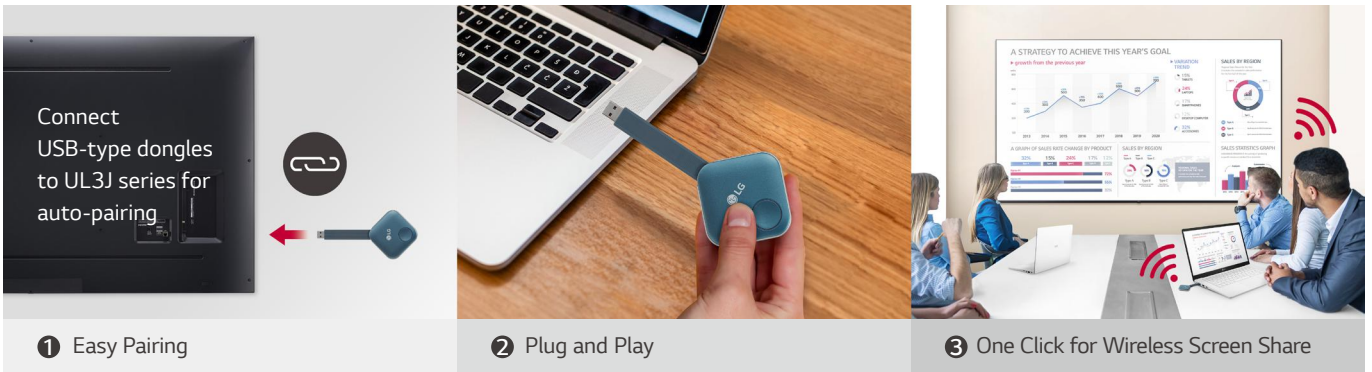

LG's Wireless Screen Sharing Solution, LG One:Quick^{Share}

LG One:Quick Share is a wireless screen sharing solution available through the UL3J series, USB transmission unit, and its app. You can simply share personal PC screen to the display with it's USB dongle button and embedded Wi-Fi*, and can adjust the basic setting values (volume, picture mode, auto bright, etc.) of the connected display without a remote control. Also, the Office Meeting Mode** helps you to display the agenda, note before the meeting starts.

- Users need to set up Soft AP enabled at Network Menu of the Signage.
- ** Users can enable Office Meeting Mode at EZ Setting Menu of the Signage.
- *** LG One:Quick Share needs to be purchased separately.