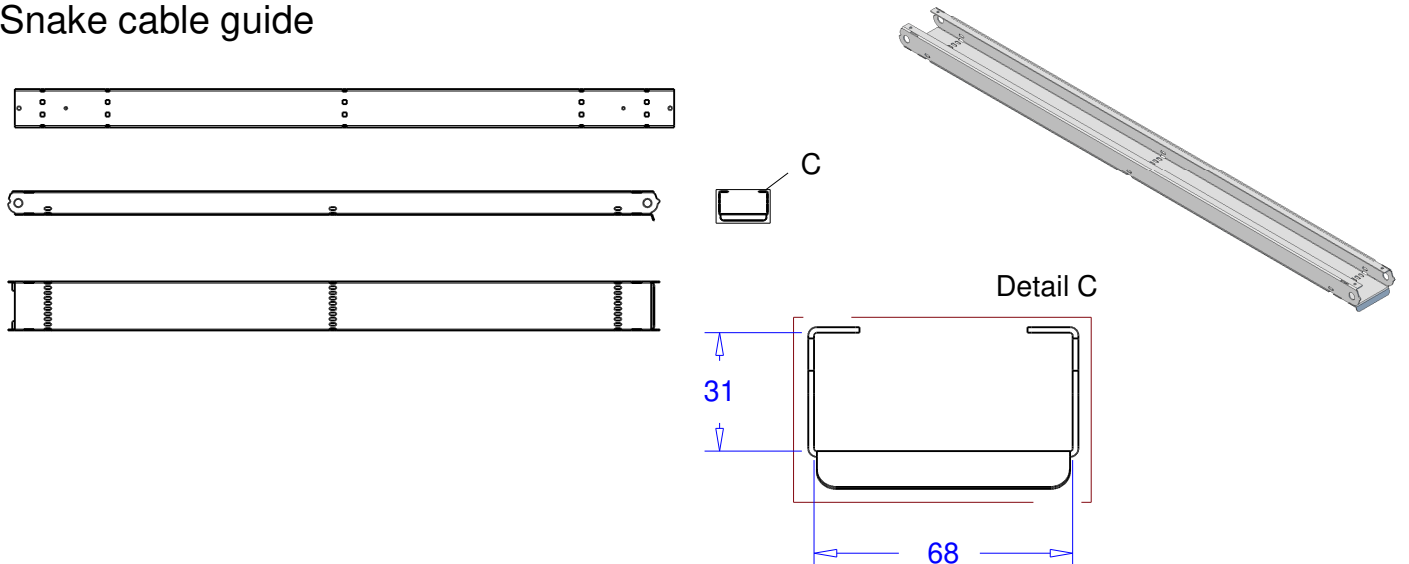

3946

138

84

Product: base 4m x 15m height

Code: RIKGSN415 and RIKGSN415B

ADMIRAL
STAGING ESSENTIALS

Basic cable guide

Small cable guide

Snake cable guide

Product: comparison cable gutter

Code:

ADMIRAL
STAGING ESSENTIALS