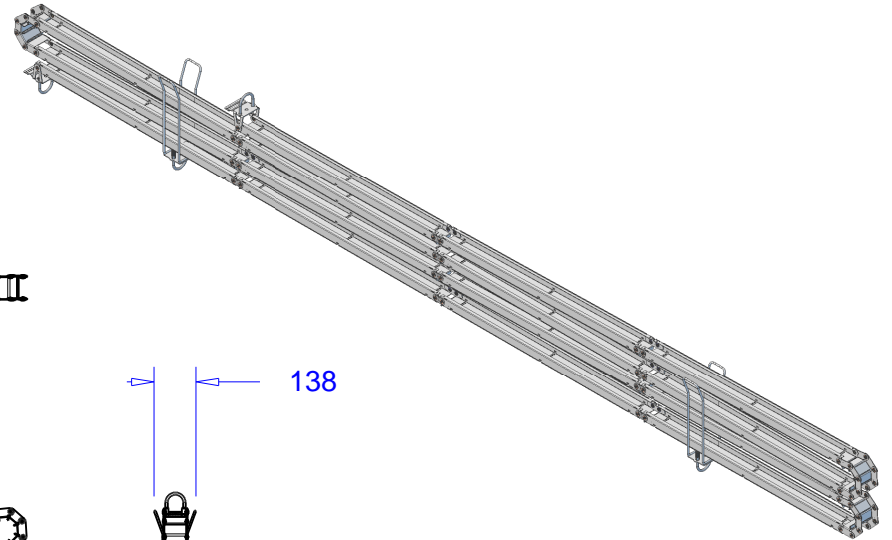

3946

138

84

Product: base 4m x 15m height

Code: RIKGSN415 and RIKGSN415B

ADMIRAL
STAGING ESSENTIALS

Basic cable guide

Small cable guide

Snake cable guide

Product: comparison cable gutter

Code:

ADMIRAL
STAGING ESSENTIALS