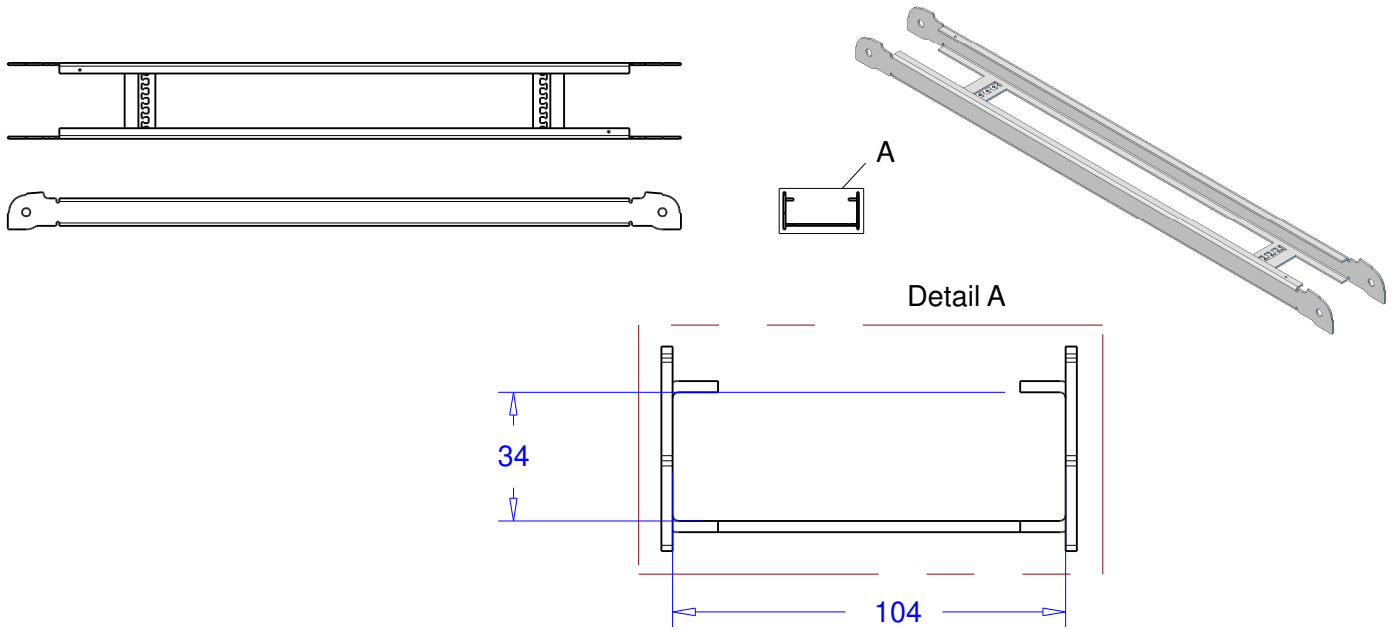

Product:	base 4m x 12m height	
Code:	RIKGSN412 and RIKGSN412B	

Basic cable guide

Small cable guide

Snake cable guide

Product: comparison cable gutter

Code:

ADMIRAL
STAGING ESSENTIALS