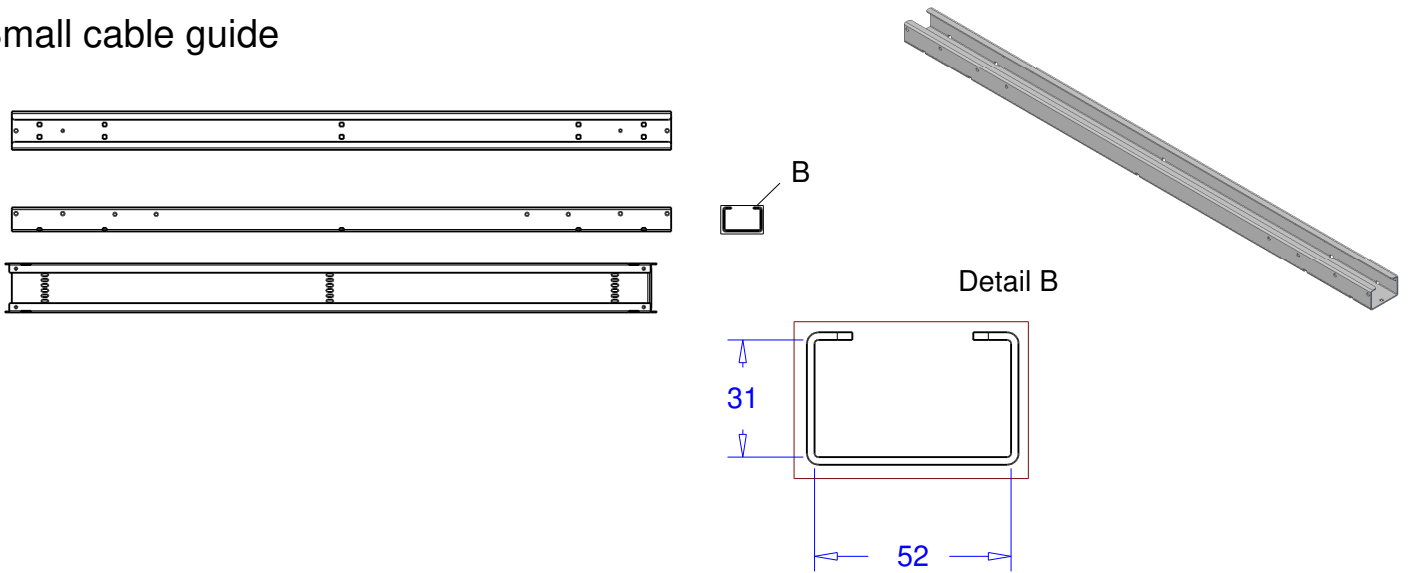

Product:	base 4m x 12m height	
Code:	RIKGSN412 and RIKGSN412B	

Basic cable guide

Small cable guide

Snake cable guide

Product: comparison cable gutter

Code:

ADMIRAL
STAGING ESSENTIALS