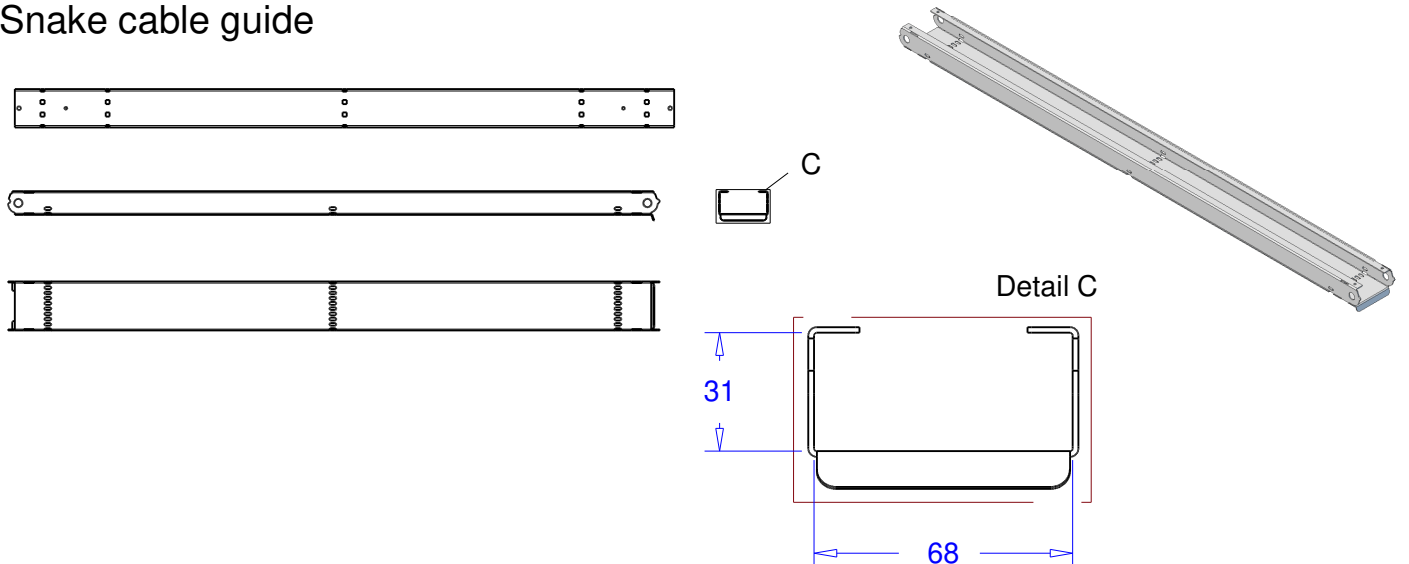

Product:	base 4m x 12m height	
Code:	RIKGSN412 and RIKGSN412B	

Basic cable guide

Small cable guide

Snake cable guide

Product: comparison cable gutter

Code:

ADMIRAL
STAGING ESSENTIALS