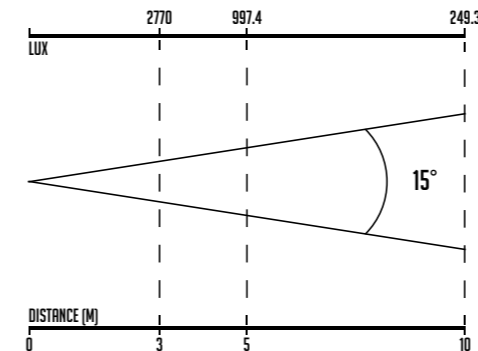

YARA

OUTDOOR RGBW LED FIXTURE AFFORDABLE LIGHTING ESSENTIAL

The CLF Yara is the ideal workhorse for every purpose. The LED fixture has an outstanding smooth RGBW color mixing delivered by 14 high power LEDs with a very punchy 15° beam angle. The specially selected LEDs provide high output with intense colors and an exceptional white balance. IP65 rating makes the Yara suitable for both in- and outdoor use.

- UNIQUE BRACKET DESIGN
- TOURING PROOF
- SMOOTH RGBW COLOR MIXING
- IP65 RATING
- SILENT OPERATION
- SMOOTH PROJECTION
- POWERCON TRUE1 IN & OUT
- RDM READY

FACTSHEET

DMX channels	4,5,8,11, HSV or HSI
Beam angle	15°
Power supply	100 - 240 VAC
Power consumption	Max. 100 Watt
Cooling	Passive cooling
DMX connection	5p XLR in & out (3p optional)
Dimensions	259 x 178 x 291 mm (lxwxh)
Weight	5.5 Kg
Certification	CE, RoHS
Item number	156350
Included items	Power cable, manual
IP rating	IP65
Optional accessories	Snoot, barndoor & stand & flightcase