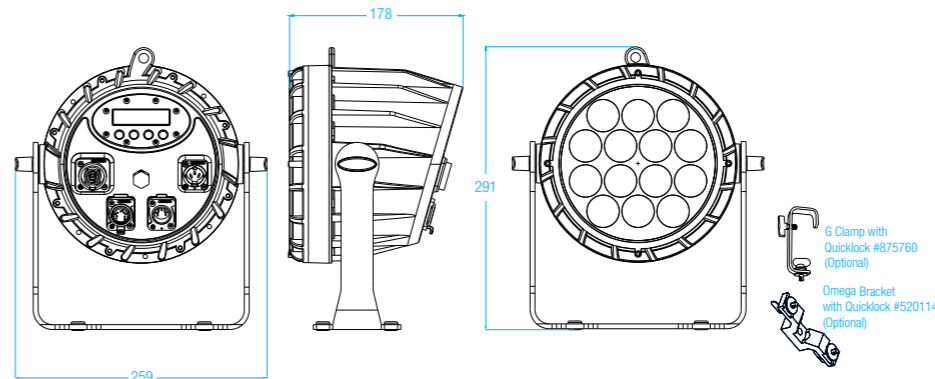

YARA

OUTDOOR RGBW LED FIXTURE AFFORDABLE LIGHTING ESSENTIAL

The CLF Yara is the ideal workhorse for every purpose. The LED fixture has an outstanding smooth RGBW color mixing delivered by 14 high power LEDs with a very punchy 15° beam angle. The specially selected LEDs provide high output with intense colors and an exceptional white balance. IP65 rating makes the Yara suitable for both in- and outdoor use.

The Yara comes with a unique design featuring a single bracket with both standing and hanging capabilities. Besides that, the solid housing makes the Yara the perfect solution for heavy on-the-road use.

The fixture is equipped with an LCD screen for easy access to the on-board settings. Silent operation is ensured because of the intelligent cooling system. Data and power are connected through the IP65 5-pin XLR and PowerCON TRUE1 connectors. Rigging is made easy by the iconic CLF quick lock system. The fixture is RDM ready.

- UNIQUE BRACKET DESIGN
- TOURING PROOF
- SMOOTH RGBW COLOR MIXING
- IP65 RATING
- SILENT OPERATION
- SMOOTH PROJECTION
- POWERCON TRUE1 IN & OUT
- RDM READY

FACTSHEET

DMX channels	4,5,8,11, HSV or HSI
Beam angle	15°
Power supply	100 - 240 VAC
Power consumption	Max. 100 Watt
Cooling	Passive cooling
DMX connection	5p XLR in & out (3p optional)
Dimensions	259 x 178 x 291 mm (lxwxh)
Weight	5.5 Kg
Certification	CE, RoHS
Item number	156350
Included items	Power cable, manual
IP rating	IP65
Optional accessories	Snoot, barndoor & stand & flightcase