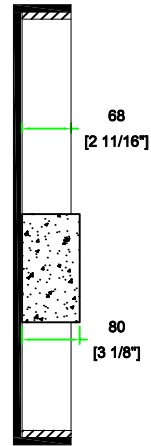

RRXDJXZ

FRONT VIEW

LEFT VIEW

BACK VIEW

RIGHT VIEW

TOP VIEW

SKU: RRXDJXZ BY: ROAD READY CASES
 UPC: NA
 APPROVAL SIGNATURE: DATE:

DRAWING DATE:	SCALE:	DRAWING NUMBER:	REVISION:
11 / 15 / 2019	1:8	1/2	NA

RRXDJXZ

B-B VIEW

lined w/ carpet on ceiling and
10mm EVA on sides

TOP VIEW OF COVER

A-A VIEW

D-D VIEW

40mm bubble foam w/ carpet

TOP VIEW OF BASE

lined w/ 10mm EVA on sides

C-C VIEW

	SKU: RRXDJXZ	BY:
	UPC: NA	ROAD READY CASES
APPROVAL SIGNATURE: _____		DATE: _____
DRAWING DATE:	SCALE:	DRAWING NUMBER: REVISION:
11 / 15 / 2019	1:10	2/2 NA