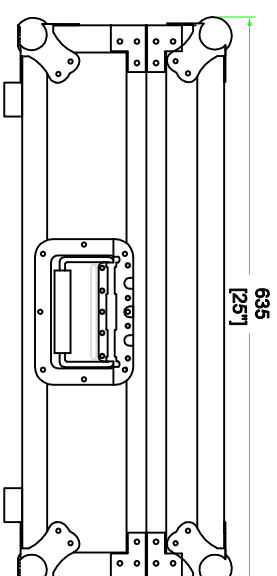

RRXDJXZ

FRONT VIEW

LEFT VIEW

BACK VIEW

RIGHT VIEW

TOP VIEW

SKU: RRXDJXZ BY: ROAD READY CASES
 UPC: NA
 APPROVAL SIGNATURE: DATE:

DRAWING DATE:	SCALE:	DRAWING NUMBER:	REVISION:
11 / 15 / 2019	1:8	1/2	NA

RRXDJXZ

B-B VIEW

lined w/ carpet on ceiling and
10mm EVA on sides

TOP VIEW OF COVER

A-A VIEW

D-D VIEW

40mm bubble foam w/ carpet

TOP VIEW OF BASE

lined w/ 10mm EVA on sides

C-C VIEW

	SKU: RRXDJXZ	BY:
	UPC: NA	ROAD READY CASES
APPROVAL SIGNATURE: _____		DATE: _____
DRAWING DATE:	SCALE:	DRAWING NUMBER: REVISION:
11 / 15 / 2019	1:10	2/2 NA