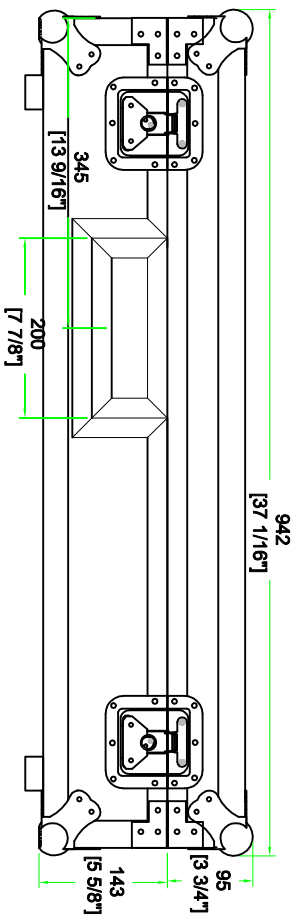

RRXDJXZ

FRONT VIEW

LEFT VIEW

BACK VIEW

RIGHT VIEW

TOP VIEW

SKU: RRXDJXZ BY: ROAD READY CASES
 UPC: NA
 APPROVAL SIGNATURE: DATE:

DRAWING DATE:	SCALE:	DRAWING NUMBER:	REVISION:
11 / 15 / 2019	1:8	1/2	NA

RRXDJXZ

B-B VIEW

lined w/ carpet on ceiling and
10mm EVA on sides

TOP VIEW OF COVER

A-A VIEW

D-D VIEW

40mm bubble foam w/ carpet

TOP VIEW OF BASE

lined w/ 10mm EVA on sides

C-C VIEW

	SKU: RRXDJXZ	BY:
	UPC: NA	ROAD READY CASES
APPROVAL SIGNATURE: _____		DATE: _____
DRAWING DATE:	SCALE:	DRAWING NUMBER: REVISION:
11 / 15 / 2019	1:10	2/2 NA