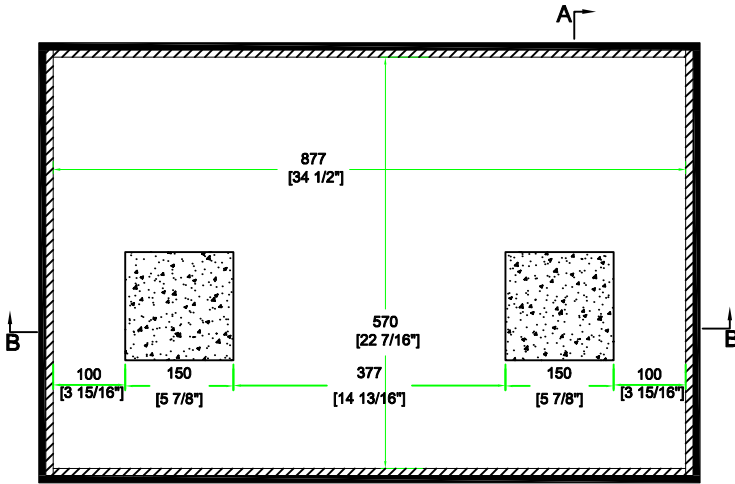

RRXDJXZ

FRONT VIEW

LEFT VIEW

BACK VIEW

RIGHT VIEW

TOP VIEW

SKU: RRXDJXZ BY: ROAD READY CASES
 UPC: NA
 APPROVAL SIGNATURE: DATE:

DRAWING DATE:	SCALE:	DRAWING NUMBER:	REVISION:
11 / 15 / 2019	1:8	1/2	NA

RRXDJXZ

B-B VIEW

lined w/ carpet on ceiling and
10mm EVA on sides

TOP VIEW OF COVER

A-A VIEW

D-D VIEW

40mm bubble foam w/ carpet

TOP VIEW OF BASE

lined w/ 10mm EVA on sides

C-C VIEW

	SKU: RRXDJXZ	BY:
	UPC: NA	ROAD READY CASES
APPROVAL SIGNATURE: _____		DATE: _____
DRAWING DATE:	SCALE:	DRAWING NUMBER: REVISION:
11 / 15 / 2019	1:10	2/2 NA