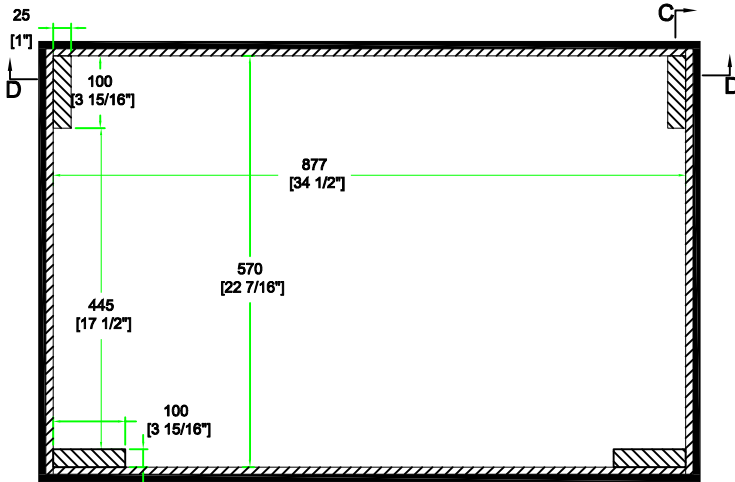

RRXDJXZ

B-B VIEW

lined w/ carpet on ceiling and
10mm EVA on sides

TOP VIEW OF COVER

A-A VIEW

D-D VIEW

40mm bubble foam w/ carpet

TOP VIEW OF BASE

lined w/ 10mm EVA on sides

C-C VIEW

	SKU: RRXDJXZ	BY:
	UPC: NA	ROAD READY CASES
APPROVAL SIGNATURE: _____		DATE: _____
DRAWING DATE:	SCALE:	DRAWING NUMBER: REVISION:
11 / 15 / 2019	1:10	2/2 NA