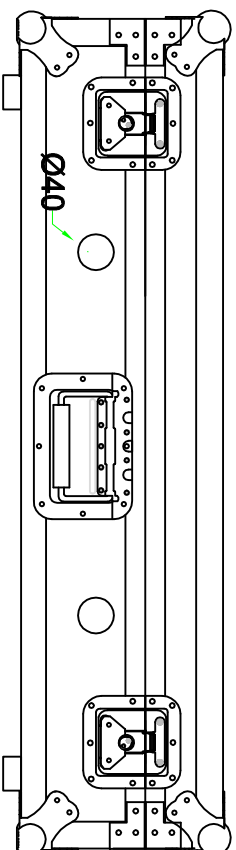

RRXDJXZ

FRONT VIEW

LEFT VIEW

BACK VIEW

RIGHT VIEW

TOP VIEW

SKU: RRXDJXZ BY: ROAD READY CASES
 UPC: NA
 APPROVAL SIGNATURE: DATE:

DRAWING DATE:	SCALE:	DRAWING NUMBER:	REVISION:
11 / 15 / 2019	1:8	1/2	NA

RRXDJXZ

B-B VIEW

lined w/ carpet on ceiling and
10mm EVA on sides

TOP VIEW OF COVER

A-A VIEW

D-D VIEW

40mm bubble foam w/ carpet

TOP VIEW OF BASE

lined w/ 10mm EVA on sides

C-C VIEW

	SKU: RRXDJXZ	BY:
	UPC: NA	ROAD READY CASES
APPROVAL SIGNATURE: _____		DATE: _____
DRAWING DATE:	SCALE:	DRAWING NUMBER: REVISION:
11 / 15 / 2019	1:10	2/2 NA