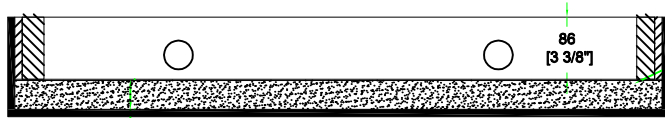

RRXDJXZ

B-B VIEW

lined w/ carpet on ceiling and
10mm EVA on sides

TOP VIEW OF COVER

A-A VIEW

D-D VIEW

40mm bubble foam w/ carpet

TOP VIEW OF BASE

lined w/ 10mm EVA on sides

C-C VIEW

	SKU: RRXDJXZ	BY:
	UPC: NA	ROAD READY CASES
APPROVAL SIGNATURE: _____		DATE: _____
DRAWING DATE:	SCALE:	DRAWING NUMBER: REVISION:
11 / 15 / 2019	1:10	2/2 NA