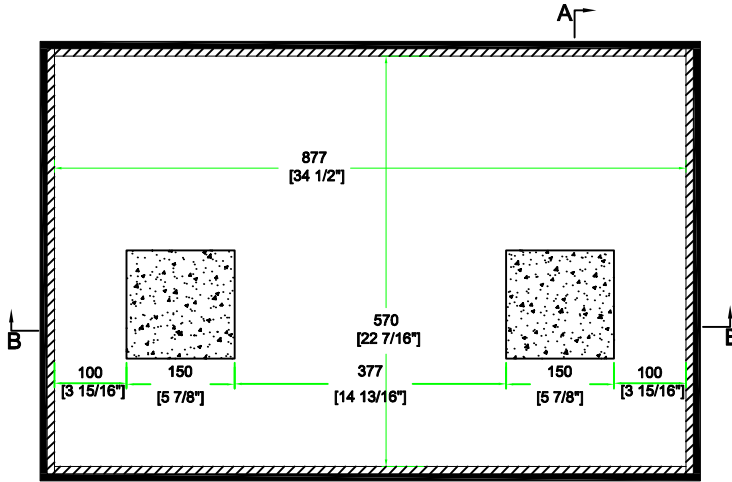

RRDDJSZ

FRONT VIEW

LEFT VIEW

BACK VIEW

RIGHT VIEW

TOP VIEW

SKU: RRDXJXZ	BY:
UPC: NA	ROAD READY CASES
APPROVAL SIGNATURE:	DATE:
DRAWING DATE: 11 / 12 / 2019	SCALE: 1:8
DRAWING NUMBER: 1/2	REVISION: NA

RRXDJXZ

B-B VIEW

lined w/ gray carpet on ceiling and 10mm EVA on sides

TOP VIEW OF COVER

A-A VIEW

D-D VIEW

40mm bubble foam w/ gray carpet

TOP VIEW OF BASE

lined w/ 10mm EVA on sides

C-C VIEW

SKU: RRXDJXZ BY: ROAD READY CASES
 UPC: NA

APPROVAL SIGNATURE: _____ DATE: _____

DRAWING DATE:	SCALE:	DRAWING NUMBER:	REVISION:
11 / 12 / 2019	1:10	2/2	NA