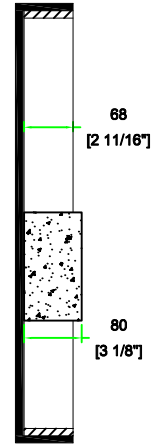

RRDDJSZ

FRONT VIEW

LEFT VIEW

BACK VIEW

RIGHT VIEW

TOP VIEW

SKU: RRDXJXZ	BY:
UPC: NA	ROAD READY CASES
APPROVAL SIGNATURE:	DATE:
DRAWING DATE: 11 / 12 / 2019	SCALE: 1:8
DRAWING NUMBER: 1/2	REVISION: NA

RRXDJXZ

B-B VIEW

lined w/ gray carpet on ceiling and 10mm EVA on sides

TOP VIEW OF COVER

A-A VIEW

D-D VIEW

40mm bubble foam w/ gray carpet

TOP VIEW OF BASE

lined w/ 10mm EVA on sides

C-C VIEW

SKU: RRXDJXZ BY: ROAD READY CASES
 UPC: NA

APPROVAL SIGNATURE: _____ DATE: _____

DRAWING DATE:	SCALE:	DRAWING NUMBER:	REVISION:
11 / 12 / 2019	1:10	2/2	NA