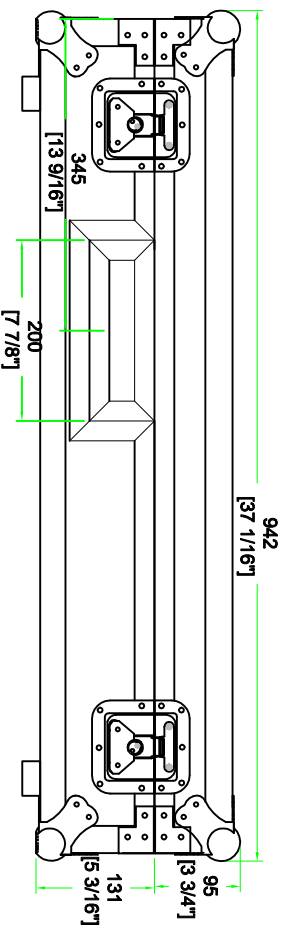

RRDDJSZ

FRONT VIEW

LEFT VIEW

BACK VIEW

RIGHT VIEW

TOP VIEW

SKU: RRDXJXZ	BY:
UPC: NA	ROAD READY CASES
APPROVAL SIGNATURE:	DATE:
DRAWING DATE: 11 / 12 / 2019	SCALE: 1:8
DRAWING NUMBER: 1/2	REVISION: NA

RRXDJXZ

B-B VIEW

lined w/ gray carpet on ceiling and 10mm EVA on sides

TOP VIEW OF COVER

A-A VIEW

D-D VIEW

40mm bubble foam w/ gray carpet

TOP VIEW OF BASE

lined w/ 10mm EVA on sides

C-C VIEW

SKU: RRXDJXZ BY: ROAD READY CASES
 UPC: NA

APPROVAL SIGNATURE: _____ DATE: _____

DRAWING DATE:	SCALE:	DRAWING NUMBER:	REVISION:
11 / 12 / 2019	1:10	2/2	NA