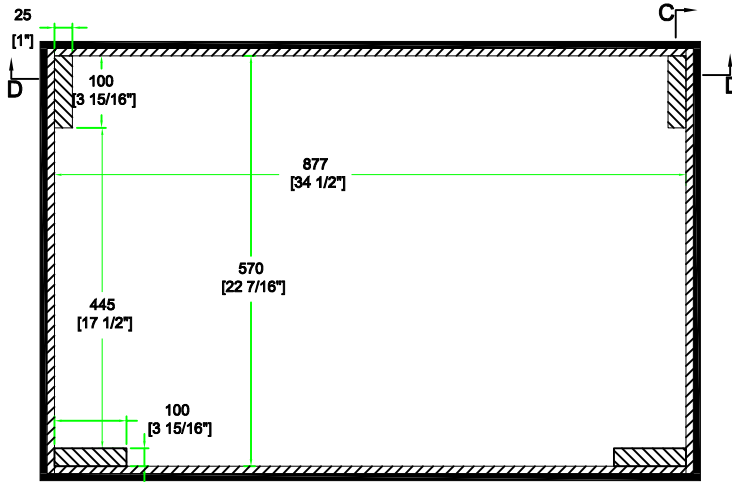

B-B VIEW

lined w/ gray carpet on ceiling and 10mm EVA on sides

TOP VIEW OF COVER

A-A VIEW

D-D VIEW

40mm bubble foam w/ gray carpet

TOP VIEW OF BASE

lined w/ 10mm EVA on sides

C-C VIEW

SKU: RRXDJXZ BY: ROAD READY CASES
 UPC: NA

APPROVAL SIGNATURE: _____ DATE: _____

DRAWING DATE:	SCALE:	DRAWING NUMBER:	REVISION:
11 / 12 / 2019	1:10	2/2	NA