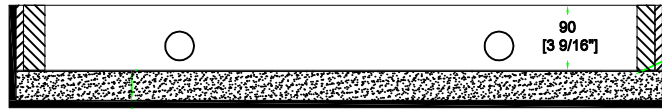

B-B VIEW

lined w/ gray carpet on ceiling and 10mm EVA on sides

TOP VIEW OF COVER

A-A VIEW

D-D VIEW

40mm bubble foam w/ gray carpet

TOP VIEW OF BASE

lined w/ 10mm EVA on sides