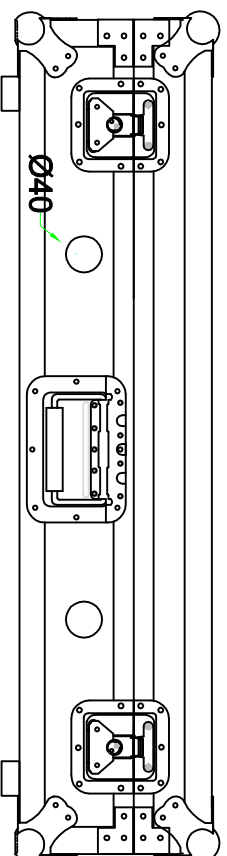

RRDDJSZ

FRONT VIEW

LEFT VIEW

BACK VIEW

RIGHT VIEW

TOP VIEW

SKU: RRDXJXZ	BY:
UPC: NA	ROAD READY CASES
APPROVAL SIGNATURE:	DATE:
DRAWING DATE: 11 / 12 / 2019	SCALE: 1:8
DRAWING NUMBER: 1/2	REVISION: NA

RRXDJXZ

B-B VIEW

lined w/ gray carpet on ceiling and 10mm EVA on sides

TOP VIEW OF COVER

A-A VIEW

D-D VIEW

40mm bubble foam w/ gray carpet

TOP VIEW OF BASE

lined w/ 10mm EVA on sides

C-C VIEW

SKU: RRXDJXZ BY: ROAD READY CASES
 UPC: NA

APPROVAL SIGNATURE: _____ DATE: _____

DRAWING DATE:	SCALE:	DRAWING NUMBER:	REVISION:
11 / 12 / 2019	1:10	2/2	NA