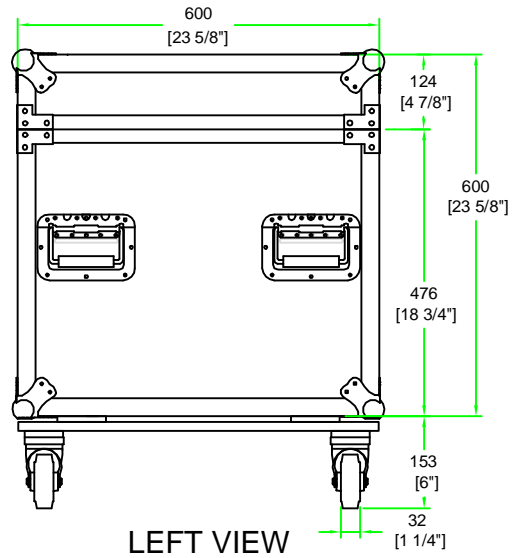

# RRSPOT3W

FRONT VIEW

LEFT VIEW

BACK VIEW

RIGHT VIEW

TOP VIEW

	SKU: RRSPOT3W	BY: ROAD READY CASES	
	UPC: NA	APPROVAL SIGNATURE : _____ DATE: _____	
DRAWING DATE : 04 / 24 / 2019	SCALE : 1:12	DRAWING NUMBER : 1/2	REVISION : NA

# RRSPOT3W

A-A VIEW

lined w/ egg foam on ceiling  
6mm EVA on sides

TOP VIEW OF COVER

B-B VIEW

C-C VIEW

lined w/ 6mm EVA on sides  
and 10mm EVA on bottom

TOP VIEW OF BASE

D-D VIEW

SKU: RRSPOT3W	BY: ROAD READY CASES		
UPC: NA			
APPROVAL SIGNATURE: _____	DATE: _____		
DRAWING DATE: 04 / 24 / 2019	SCALE: 1:12	DRAWING NUMBER: 2/2	REVISION: NA