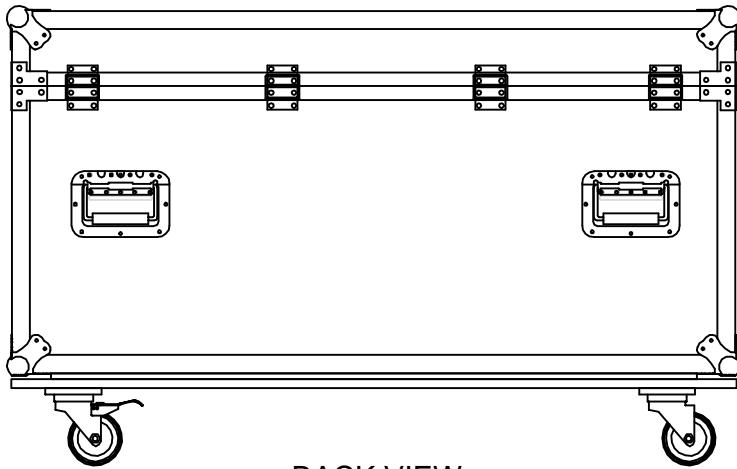

# RRSPOT3W

FRONT VIEW

LEFT VIEW

BACK VIEW

RIGHT VIEW

TOP VIEW

	SKU: RRSPOT3W	BY: ROAD READY CASES	
	UPC: NA	APPROVAL SIGNATURE : _____ DATE: _____	
DRAWING DATE : 04 / 24 / 2019	SCALE : 1:12	DRAWING NUMBER : 1/2	REVISION : NA

# RRSPOT3W

A-A VIEW

lined w/ egg foam on ceiling  
6mm EVA on sides

TOP VIEW OF COVER

B-B VIEW

C-C VIEW

lined w/ 6mm EVA on sides  
and 10mm EVA on bottom

TOP VIEW OF BASE

D-D VIEW

SKU: RRSPOT3W	BY: ROAD READY CASES		
UPC: NA			
APPROVAL SIGNATURE: _____	DATE: _____		
DRAWING DATE: 04 / 24 / 2019	SCALE: 1:12	DRAWING NUMBER: 2/2	REVISION: NA