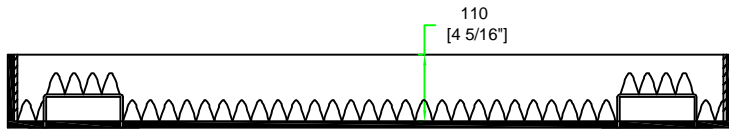

# RRSPOT3W

FRONT VIEW

LEFT VIEW

BACK VIEW

RIGHT VIEW

TOP VIEW

	SKU: RRSPOT3W	BY: ROAD READY CASES	
	UPC: NA	APPROVAL SIGNATURE : _____ DATE: _____	
DRAWING DATE : 04 / 24 / 2019	SCALE : 1:12	DRAWING NUMBER : 1/2	REVISION : NA

# RRSPOT3W

A-A VIEW

lined w/ egg foam on ceiling  
6mm EVA on sides

TOP VIEW OF COVER

B-B VIEW

C-C VIEW

lined w/ 6mm EVA on sides  
and 10mm EVA on bottom

TOP VIEW OF BASE