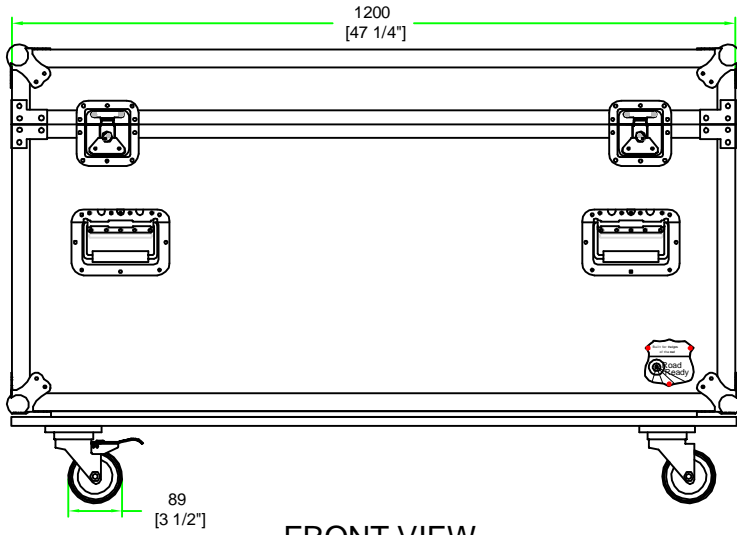

# RRSPOT3W

FRONT VIEW

LEFT VIEW

BACK VIEW

RIGHT VIEW

TOP VIEW

	SKU: RRSPOT3W	BY: ROAD READY CASES	
	UPC: NA	APPROVAL SIGNATURE : _____ DATE: _____	
DRAWING DATE : 04 / 24 / 2019	SCALE : 1:12	DRAWING NUMBER : 1/2	REVISION : NA

# RRSPOT3W

A-A VIEW

lined w/ egg foam on ceiling  
6mm EVA on sides

TOP VIEW OF COVER

B-B VIEW

C-C VIEW

lined w/ 6mm EVA on sides  
and 10mm EVA on bottom

TOP VIEW OF BASE

D-D VIEW

SKU: RRSPOT3W	BY: ROAD READY CASES		
UPC: NA			
APPROVAL SIGNATURE: _____	DATE: _____		
DRAWING DATE: 04 / 24 / 2019	SCALE: 1:12	DRAWING NUMBER: 2/2	REVISION: NA