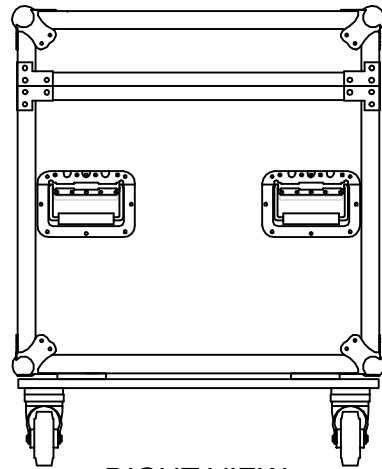

# RRSPOT3W

FRONT VIEW

LEFT VIEW

BACK VIEW

RIGHT VIEW

TOP VIEW

	SKU: RRSPOT3W	BY: ROAD READY CASES	
	UPC: NA	APPROVAL SIGNATURE : _____ DATE: _____	
DRAWING DATE : 04 / 24 / 2019	SCALE : 1:12	DRAWING NUMBER : 1/2	REVISION : NA

# RRSPOT3W

A-A VIEW

lined w/ egg foam on ceiling  
6mm EVA on sides

TOP VIEW OF COVER

B-B VIEW

C-C VIEW

lined w/ 6mm EVA on sides  
and 10mm EVA on bottom

TOP VIEW OF BASE