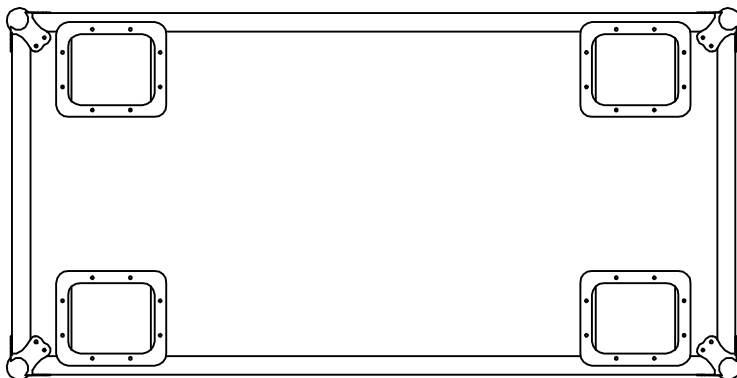

# RRSPOT3W

FRONT VIEW

LEFT VIEW

BACK VIEW

RIGHT VIEW

TOP VIEW

	SKU: RRSPOT3W	BY: ROAD READY CASES	
	UPC: NA	APPROVAL SIGNATURE : _____ DATE: _____	
DRAWING DATE : 04 / 24 / 2019	SCALE : 1:12	DRAWING NUMBER : 1/2	REVISION : NA

# RRSPOT3W

A-A VIEW

lined w/ egg foam on ceiling  
6mm EVA on sides

TOP VIEW OF COVER

B-B VIEW

C-C VIEW

lined w/ 6mm EVA on sides  
and 10mm EVA on bottom

TOP VIEW OF BASE

D-D VIEW

SKU: RRSPOT3W	BY: ROAD READY CASES		
UPC: NA			
APPROVAL SIGNATURE: _____	DATE: _____		
DRAWING DATE: 04 / 24 / 2019	SCALE: 1:12	DRAWING NUMBER: 2/2	REVISION: NA