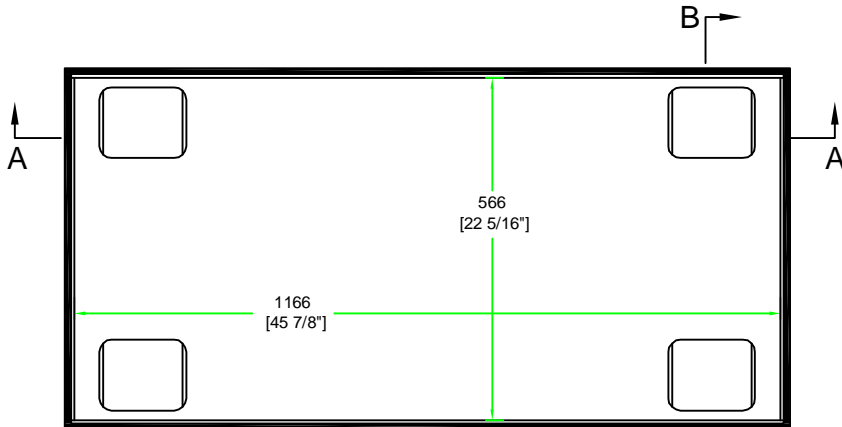

# RRSPOT3W

FRONT VIEW

LEFT VIEW

BACK VIEW

RIGHT VIEW

TOP VIEW

	SKU: RRSPOT3W	BY: ROAD READY CASES	
	UPC: NA	APPROVAL SIGNATURE : _____ DATE: _____	
DRAWING DATE : 04 / 24 / 2019	SCALE : 1:12	DRAWING NUMBER : 1/2	REVISION : NA

# RRSPOT3W

A-A VIEW

lined w/ egg foam on ceiling  
6mm EVA on sides

TOP VIEW OF COVER

B-B VIEW

C-C VIEW

lined w/ 6mm EVA on sides  
and 10mm EVA on bottom

TOP VIEW OF BASE

D-D VIEW

SKU: RRSPOT3W	BY: ROAD READY CASES		
UPC: NA			
APPROVAL SIGNATURE: _____	DATE: _____		
DRAWING DATE: 04 / 24 / 2019	SCALE: 1:12	DRAWING NUMBER: 2/2	REVISION: NA