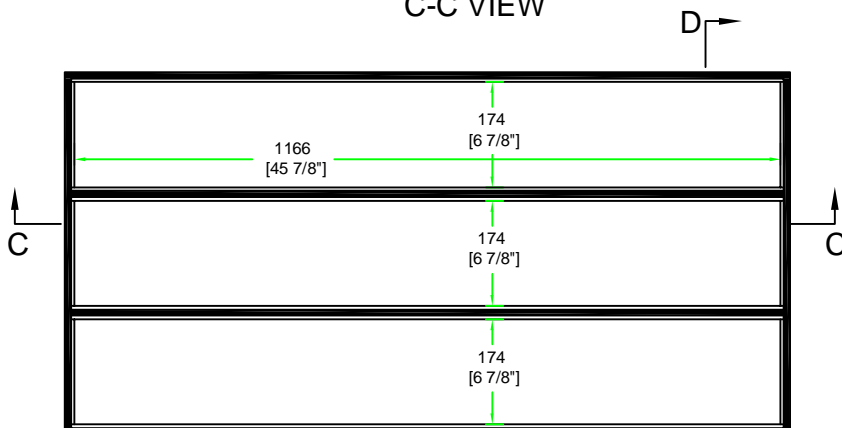

# RRSPOT3W

A-A VIEW

lined w/ egg foam on ceiling  
6mm EVA on sides

TOP VIEW OF COVER

B-B VIEW

C-C VIEW

lined w/ 6mm EVA on sides  
and 10mm EVA on bottom

TOP VIEW OF BASE

D-D VIEW

SKU: RRSPOT3W	BY: ROAD READY CASES		
UPC: NA			
APPROVAL SIGNATURE: _____	DATE: _____		
DRAWING DATE: 04 / 24 / 2019	SCALE: 1:12	DRAWING NUMBER: 2/2	REVISION: NA