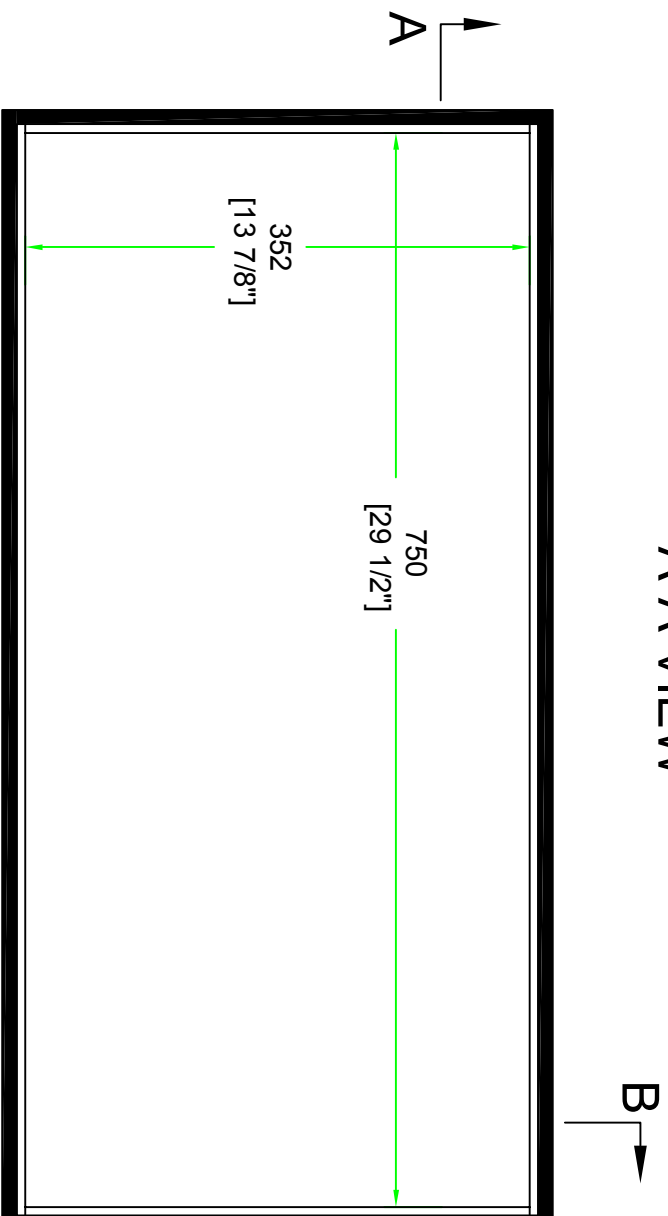

DATE :

BY: ROAD READY CASES

DRAWING DATE : 01 / 13 / 2016

SCALE : 1:8

DRAWING NUMBER : 1/3

REVISION : NA

RRU328

with 6MM eva

A-A VIEW

TOP VIEW OF COVER

B-B VIEW

SKU : RRU328	B'Y:	ROAD READY CASES		
UPC : NA				
APPROVAL SIGNATURE :		DATE :		
DRAWING DATE : 01 / 13 / 2016	SCALE : 1-6	DRAWING NUMBER : 2/3	REVISION :	NA

RRU328

with 6MM eva

C-C VIEW

TOP VIEW OF BASE

D-D VIEW

SKU : RRU328	B.Y. :	ROAD READY CASES
UPC : NA		
APPROVAL SIGNATURE :	DATE :	
DRAWING DATE : 01 / 13 / 2016	SCALE : 1:8	DRAWING NUMBER : 3/3
		REVISION : NA