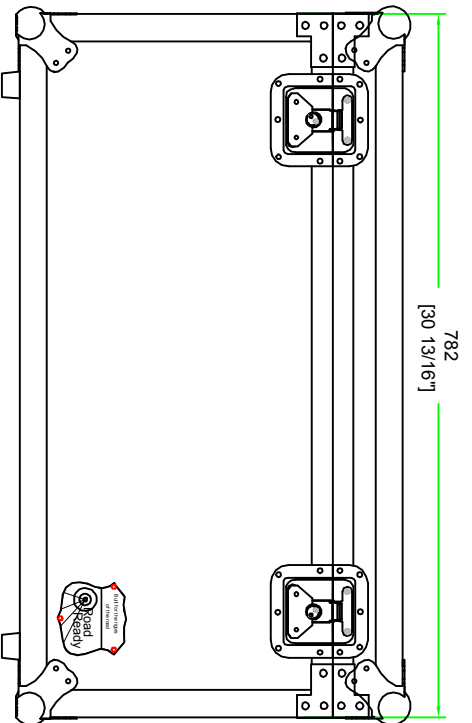

RRPC2

FRONT VIEW

LEFT VIEW

BACK VIEW

RIGHT VIEW

SKU :RRU328

UPC :NA

APPROVAL SIGNATURE :

DATE :

BY: ROAD READY CASES

DRAWING DATE : 01 / 13 / 2016

SCALE : 1:8

DRAWING NUMBER : 1/3

REVISION : NA

RRU328

with 6MM eva

A-A VIEW

TOP VIEW OF COVER

B-B VIEW

SKU : RRU328	B'Y:	ROAD READY CASES		
UPC : NA				
APPROVAL SIGNATURE :		DATE :		
DRAWING DATE : 01 / 13 / 2016	SCALE : 1-6	DRAWING NUMBER : 2/3	REVISION :	NA

RRU328

with 6MM eva

C-C VIEW

TOP VIEW OF BASE

D-D VIEW

SKU : RRU328	B.Y. :	ROAD READY CASES
UPC : NA		
APPROVAL SIGNATURE :	DATE :	
DRAWING DATE : 01 / 13 / 2016	SCALE : 1:8	DRAWING NUMBER : 3/3
		REVISION : NA