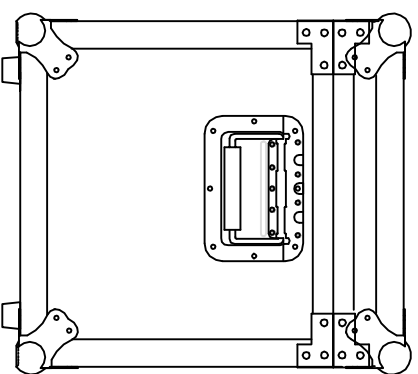

RRPC2

FRONT VIEW

LEFT VIEW

BACK VIEW

RIGHT VIEW

SKU :RRU328

UPC :NA

APPROVAL SIGNATURE :

DATE :

BY: ROAD READY CASES

DRAWING DATE : 01 / 13 / 2016

SCALE : 1:8

DRAWING NUMBER : 1/3

REVISION : NA

RRU328

with 6MM eva

A-A VIEW

TOP VIEW OF COVER

B-B VIEW

SKU : RRU328	B'Y:	ROAD READY CASES		
UPC : NA				
APPROVAL SIGNATURE :		DATE :		
DRAWING DATE : 01 / 13 / 2016	SCALE : 1-6	DRAWING NUMBER : 2/3	REVISION :	NA

RRU328

with 6MM eva

C-C VIEW

TOP VIEW OF BASE

D-D VIEW

SKU : RRU328	B.Y. :	ROAD READY CASES
UPC : NA		
APPROVAL SIGNATURE :	DATE :	
DRAWING DATE : 01 / 13 / 2016	SCALE : 1:8	DRAWING NUMBER : 3/3
		REVISION : NA