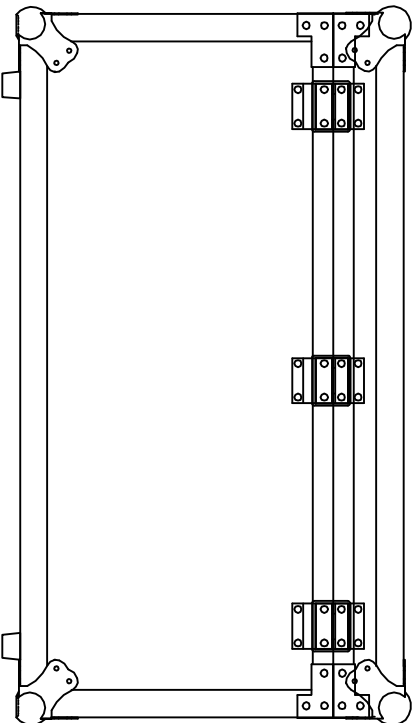

RRPC2

FRONT VIEW

LEFT VIEW

BACK VIEW

RIGHT VIEW

SKU :RRU328

UPC :NA

APPROVAL SIGNATURE :

DATE :

BY: ROAD READY CASES

DRAWING DATE : 01 / 13 / 2016

SCALE : 1:8

DRAWING NUMBER : 1/3

REVISION : NA

RRU328

with 6MM eva

A-A VIEW

TOP VIEW OF COVER

B-B VIEW

SKU : RRU328	B'Y:	ROAD READY CASES		
UPC : NA				
APPROVAL SIGNATURE :		DATE :		
DRAWING DATE : 01 / 13 / 2016	SCALE : 1-6	DRAWING NUMBER : 2/3	REVISION :	NA

RRU328

with 6MM eva

C-C VIEW

TOP VIEW OF BASE

D-D VIEW

SKU : RRU328	B.Y. :	ROAD READY CASES
UPC : NA		
APPROVAL SIGNATURE :	DATE :	
DRAWING DATE : 01 / 13 / 2016	SCALE : 1:8	DRAWING NUMBER : 3/3
		REVISION : NA