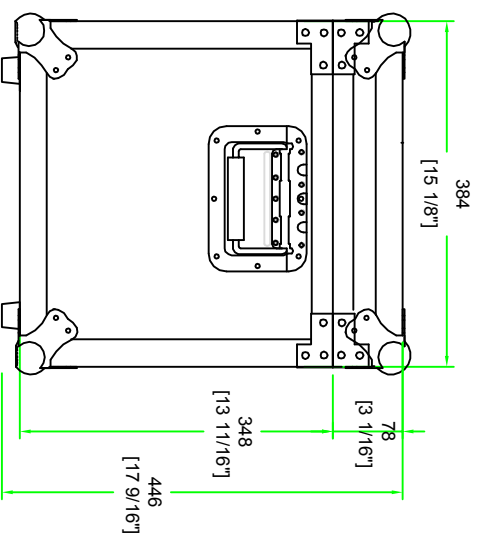

RRPC2

FRONT VIEW

LEFT VIEW

BACK VIEW

RIGHT VIEW

SKU :RRU328

UPC :NA

APPROVAL SIGNATURE :

DATE :

BY: ROAD READY CASES

DRAWING DATE : 01 / 13 / 2016

SCALE : 1:8

DRAWING NUMBER : 1/3

REVISION : NA

RRU328

with 6MM eva

A-A VIEW

TOP VIEW OF COVER

B-B VIEW

SKU : RRU328	B'Y:	ROAD READY CASES		
UPC : NA				
APPROVAL SIGNATURE :		DATE :		
DRAWING DATE : 01 / 13 / 2016	SCALE : 1-6	DRAWING NUMBER : 2/3	REVISION :	NA

RRU328

with 6MM eva

C-C VIEW

TOP VIEW OF BASE

D-D VIEW

SKU : RRU328	B.Y. :	ROAD READY CASES
UPC : NA		
APPROVAL SIGNATURE :	DATE :	
DRAWING DATE : 01 / 13 / 2016	SCALE : 1:8	DRAWING NUMBER : 3/3
		REVISION : NA