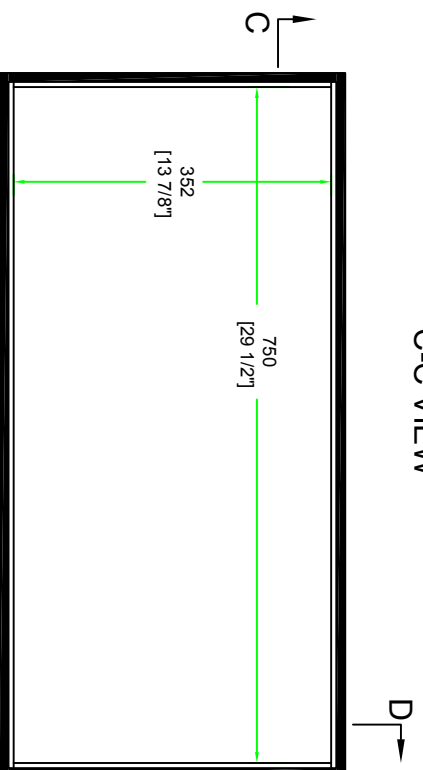

DATE :

BY: ROAD READY CASES

DRAWING DATE : 01 / 13 / 2016

SCALE : 1:8

DRAWING NUMBER : 1/3

REVISION : NA

RRU328

with 6MM eva

A-A VIEW

TOP VIEW OF COVER

B-B VIEW

SKU : RRU328	B'Y:	ROAD READY CASES		
UPC : NA				
APPROVAL SIGNATURE :		DATE :		
DRAWING DATE : 01 / 13 / 2016	SCALE : 1-6	DRAWING NUMBER : 2/3	REVISION :	NA

RRU328

with 6MM eva

C-C VIEW

TOP VIEW OF BASE

D-D VIEW

SKU : RRU328	B.Y. :	ROAD READY CASES
UPC : NA		
APPROVAL SIGNATURE :	DATE :	
DRAWING DATE : 01 / 13 / 2016	SCALE : 1:8	DRAWING NUMBER : 3/3
		REVISION : NA