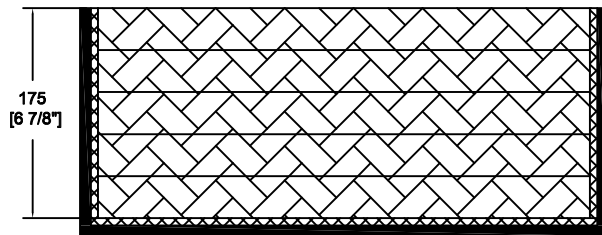

RRFC5

A-A VIEW

6mm eva in cover

and place 1 pc egg foam

TOP VIEW OF COVER

B-B VIEW

C-C VIEW

6mm eva in base

and place 5 pcs 35mm pick&pit foam

TOP VIEW OF BASE

D-D VIEW

	SKU: RRFC5	BY: ROAD READY CASES
	UPC: NA	APPROVAL SIGNATURE: _____ DATE: _____
DRAWING DATE: 09 / 08 / 2017	SCALE: 1:6	DRAWING NUMBER: 2/2
		REVISION: NA