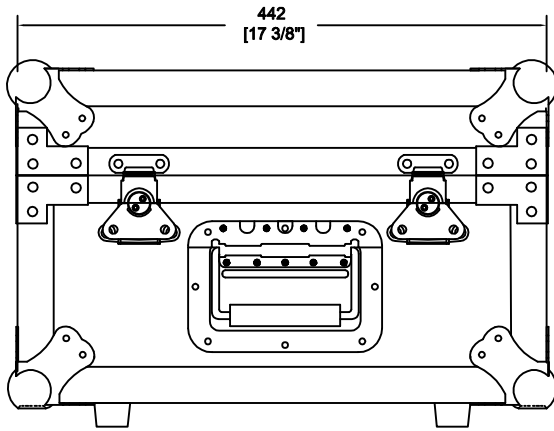

RRFC5

FRONT VIEW

LEFT VIEW

BACK VIEW

RIGHT VIEW

TOP VIEW

9mm plywood with black vinyl

	SKU: RRFC5	BY:	
	UPC: NA	ROAD READY CASES	
	APPROVAL SIGNATURE: _____	DATE: _____	
DRAWING DATE: 09 / 08 / 2017	SCALE: 1:6	DRAWING NUMBER: 1/2	REVISION: NA

RRFC5

A-A VIEW

6mm eva in cover

and place 1 pc egg foam

TOP VIEW OF COVER

B-B VIEW

C-C VIEW

6mm eva in base

and place 5 pcs 35mm pick&pit foam

TOP VIEW OF BASE

D-D VIEW

	SKU: RRFC5	BY: ROAD READY CASES
	UPC: NA	APPROVAL SIGNATURE: _____ DATE: _____
DRAWING DATE: 09 / 08 / 2017	SCALE: 1:6	DRAWING NUMBER: 2/2
		REVISION: NA