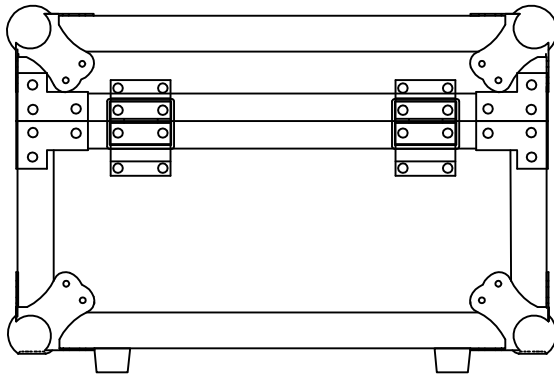

RRFC5

FRONT VIEW

LEFT VIEW

BACK VIEW

RIGHT VIEW

TOP VIEW

9mm plywood with black vinyl

	SKU: RRFC5	BY:	
	UPC: NA	ROAD READY CASES	
	APPROVAL SIGNATURE: _____	DATE: _____	
DRAWING DATE: 09 / 08 / 2017	SCALE: 1:6	DRAWING NUMBER: 1/2	REVISION: NA

RRFC5

A-A VIEW

6mm eva in cover

and place 1 pc egg foam

TOP VIEW OF COVER

B-B VIEW

C-C VIEW

6mm eva in base

and place 5 pcs 35mm pick&pit foam

TOP VIEW OF BASE

D-D VIEW

	SKU: RRFC5	BY: ROAD READY CASES
	UPC: NA	APPROVAL SIGNATURE: _____ DATE: _____
DRAWING DATE: 09 / 08 / 2017	SCALE: 1:6	DRAWING NUMBER: 2/2
		REVISION: NA