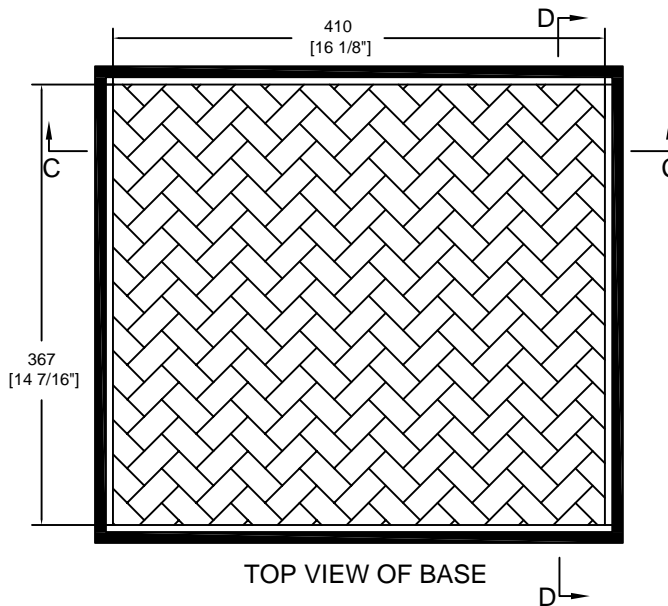

RRFC5

A-A VIEW

6mm eva in cover

and place 1 pc egg foam

TOP VIEW OF COVER

B-B VIEW

C-C VIEW

6mm eva in base

and place 5 pcs 35mm pick&pit foam

TOP VIEW OF BASE

D-D VIEW

	SKU: RRFC5	BY: ROAD READY CASES
	UPC: NA	APPROVAL SIGNATURE: _____ DATE: _____
DRAWING DATE: 09 / 08 / 2017	SCALE: 1:6	DRAWING NUMBER: 2/2
		REVISION: NA