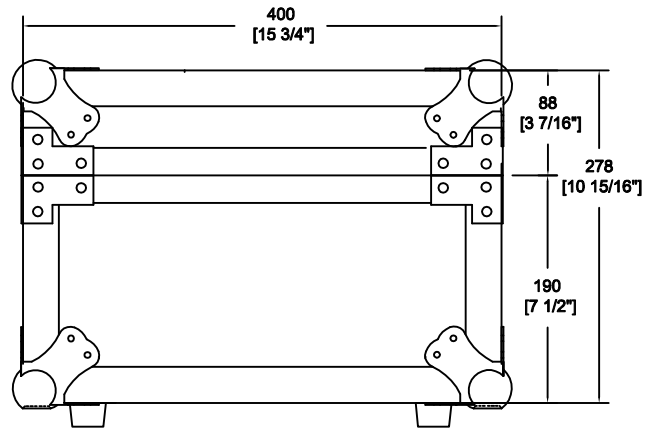

RRFC5

FRONT VIEW

LEFT VIEW

BACK VIEW

RIGHT VIEW

TOP VIEW

9mm plywood with black vinyl

	SKU: RRFC5	BY:	
	UPC: NA	ROAD READY CASES	
	APPROVAL SIGNATURE: _____	DATE: _____	
DRAWING DATE: 09 / 08 / 2017	SCALE: 1:6	DRAWING NUMBER: 1/2	REVISION: NA

RRFC5

A-A VIEW

6mm eva in cover

and place 1 pc egg foam

TOP VIEW OF COVER

B-B VIEW

C-C VIEW

6mm eva in base

and place 5 pcs 35mm pick&pit foam

TOP VIEW OF BASE

D-D VIEW

	SKU: RRFC5	BY: ROAD READY CASES
	UPC: NA	APPROVAL SIGNATURE: _____ DATE: _____
DRAWING DATE: 09 / 08 / 2017	SCALE: 1:6	DRAWING NUMBER: 2/2
		REVISION: NA