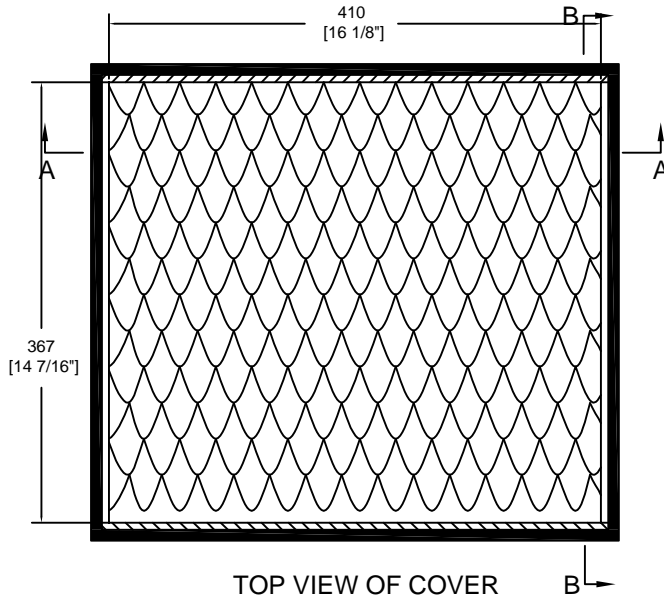

RRFC5

FRONT VIEW

LEFT VIEW

BACK VIEW

RIGHT VIEW

TOP VIEW

9mm plywood with black vinyl

	SKU: RRFC5	BY:	
	UPC: NA	ROAD READY CASES	
	APPROVAL SIGNATURE: _____	DATE: _____	
DRAWING DATE: 09 / 08 / 2017	SCALE: 1:6	DRAWING NUMBER: 1/2	REVISION: NA

RRFC5

A-A VIEW

6mm eva in cover

and place 1 pc egg foam

TOP VIEW OF COVER

B-B VIEW

C-C VIEW

6mm eva in base

and place 5 pcs 35mm pick&pit foam

TOP VIEW OF BASE

D-D VIEW

	SKU: RRFC5	BY: ROAD READY CASES
	UPC: NA	APPROVAL SIGNATURE: _____ DATE: _____
DRAWING DATE: 09 / 08 / 2017	SCALE: 1:6	DRAWING NUMBER: 2/2
		REVISION: NA