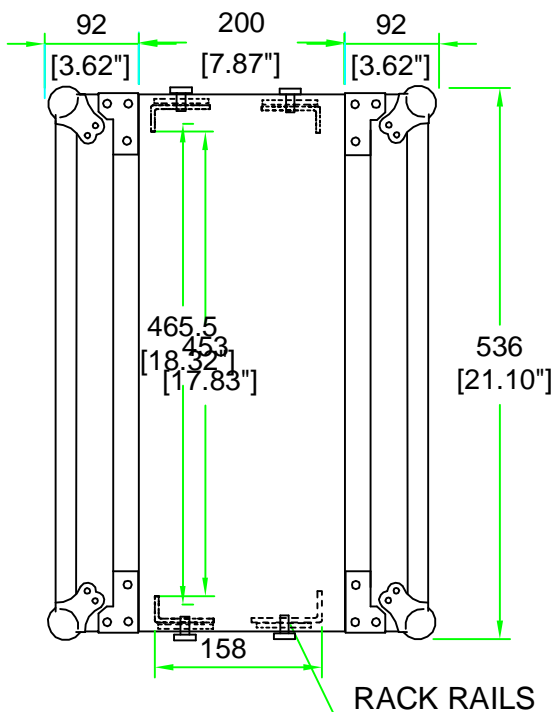

# RR6U20ED

	SKU: RR6U20ED	BY:	
	UPC: NA	ROAD READY CASES	
APPROVAL SIGNATURE :		DATE :	
DRAWING DATE :	SCALE :	DRAWING NUMBER :	REVISION :
01 / 29 / 2009	1:7	1/1	NA