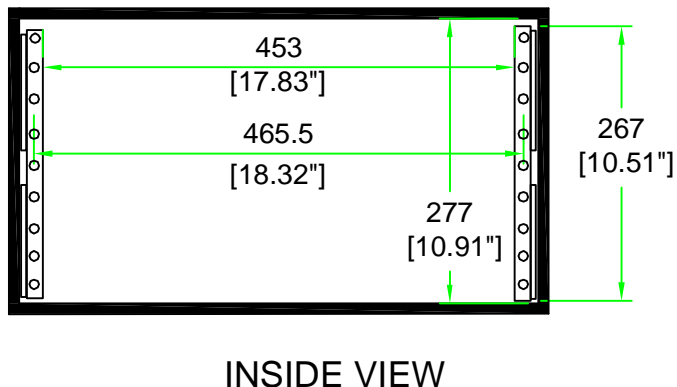

# RR6U20ED

	SKU: RR6U20ED	BY:	
	UPC: NA	ROAD READY CASES	
APPROVAL SIGNATURE :		DATE :	
DRAWING DATE :	SCALE :	DRAWING NUMBER :	REVISION :
01 / 29 / 2009	1:7	1/1	NA