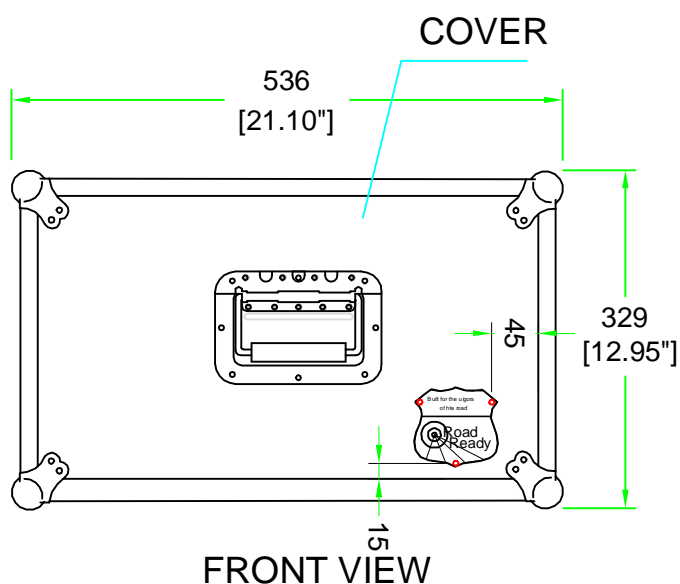

# RR6U20ED

	SKU: RR6U20ED	BY:	
	UPC: NA	ROAD READY CASES	
APPROVAL SIGNATURE :		DATE :	
DRAWING DATE :	SCALE :	DRAWING NUMBER :	REVISION :
01 / 29 / 2009	1:7	1/1	NA