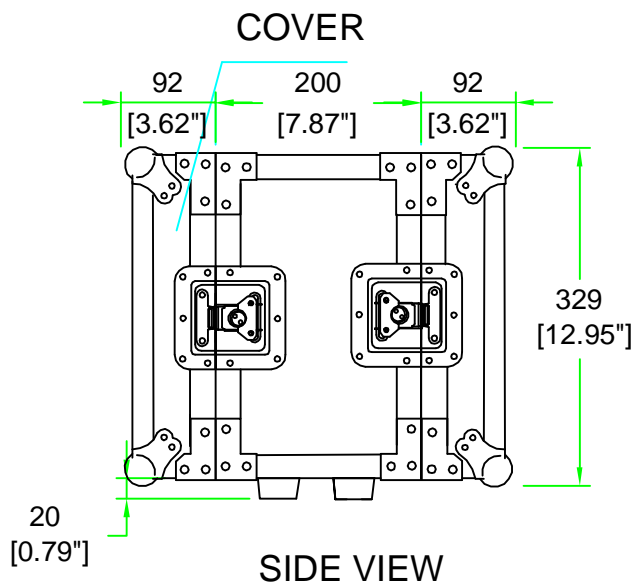

# RR6U20ED

	SKU: RR6U20ED	BY:	
	UPC: NA	ROAD READY CASES	
APPROVAL SIGNATURE :		DATE :	
DRAWING DATE :	SCALE :	DRAWING NUMBER :	REVISION :
01 / 29 / 2009	1:7	1/1	NA