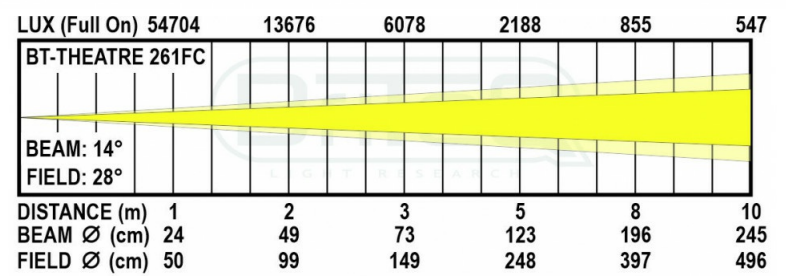

TECHNICAL SPECIFICATIONS

General : Dimensions (cm)	39.2 x 22.3 x 33
General : Weight (kg)	8.2
General : Powerinput	AC 100 - 240V, 50/60Hz
General : Energy Label	No
General : Power consumption W	230
General : Color	black
General : Display	OLED
General : Fixation	optional standard clamp
General : IP rating	indoor
Control : Modes	standalone fixed, manual, DMX
Control : Protocol	DMX, Wireless DMX, RDM
Control : programmable	No
Control : upgradable software	Yes
Control : minimum DMX channels	1
Control : maximum DMX channels	21
Light : lamp socket	No
Light : lamp	LED
Light : min. color temperature (K)	1800
Light : max. color temperature (K)	8000
Light : CRI	93
Light : colors	White, Amber, Lime, RGBALC
Light : mix colors	Yes
Light : functions	manual zoom, optional frost
Light : min. beam angle (°)	15
Light : max. beam angle (°)	50
Light : max. refresh rate (kHz)	25
Connections : input	3 pin XLR, 5 pin XLR, wireless DMX optional, PowerCon® or compatible
Connections : output	3 pin XLR, 5 pin XLR, PowerCon® or compatible
Brand	BRITEQ
EANCode	5420025660464