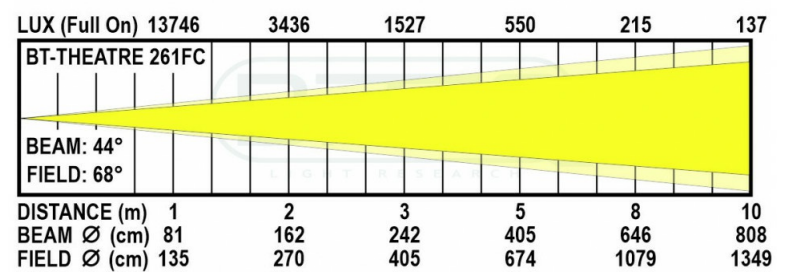

TECHNICAL SPECIFICATIONS

General : Dimensions (cm)	39.2 x 22.3 x 33
General : Weight (kg)	8.2
General : Powerinput	AC 100 - 240V, 50/60Hz
General : Energy Label	No
General : Power consumption W	230
General : Color	black
General : Display	OLED
General : Fixation	optional standard clamp
General : IP rating	indoor
Control : Modes	standalone fixed, manual, DMX
Control : Protocol	DMX, Wireless DMX, RDM
Control : programmable	No
Control : upgradable software	Yes
Control : minimum DMX channels	1
Control : maximum DMX channels	21
Light : lamp socket	No
Light : lamp	LED
Light : min. color temperature (K)	1800
Light : max. color temperature (K)	8000
Light : CRI	93
Light : colors	White, Amber, Lime, RGBALC
Light : mix colors	Yes
Light : functions	manual zoom, optional frost
Light : min. beam angle (°)	15
Light : max. beam angle (°)	50
Light : max. refresh rate (kHz)	25
Connections : input	3 pin XLR, 5 pin XLR, wireless DMX optional, PowerCon® or compatible
Connections : output	3 pin XLR, 5 pin XLR, PowerCon® or compatible
Brand	BRITEQ
EANCode	5420025660464