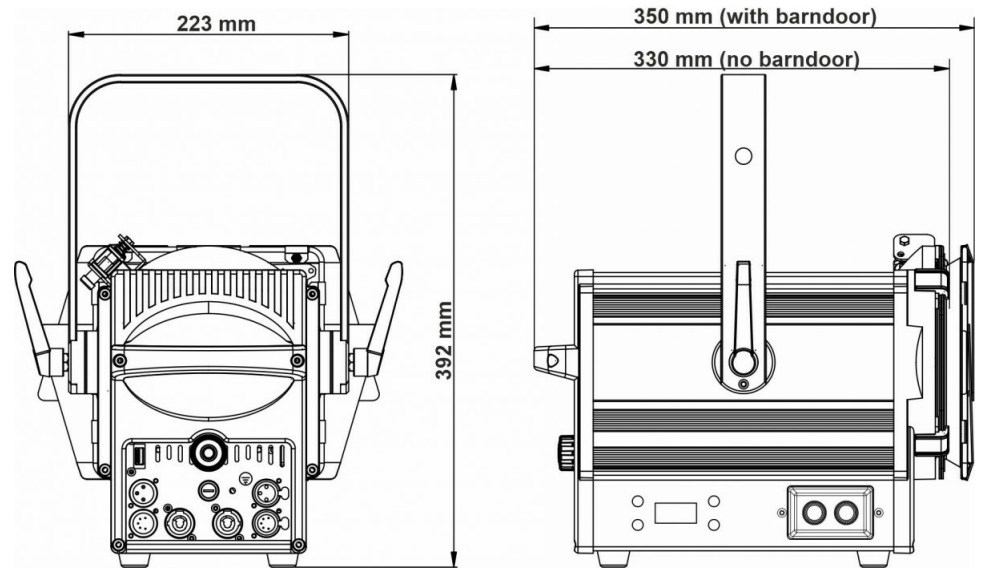

TECHNICAL SPECIFICATIONS

General : Dimensions (cm)	39.2 x 22.3 x 33
General : Weight (kg)	8.2
General : Powerinput	AC 100 - 240V, 50/60Hz
General : Energy Label	No
General : Power consumption W	230
General : Color	black
General : Display	OLED
General : Fixation	optional standard clamp
General : IP rating	indoor
Control : Modes	standalone fixed, manual, DMX
Control : Protocol	DMX, Wireless DMX, RDM
Control : programmable	No
Control : upgradable software	Yes
Control : minimum DMX channels	1
Control : maximum DMX channels	21
Light : lamp socket	No
Light : lamp	LED
Light : min. color temperature (K)	1800
Light : max. color temperature (K)	8000
Light : CRI	93
Light : colors	White, Amber, Lime, RGBALC
Light : mix colors	Yes
Light : functions	manual zoom, optional frost
Light : min. beam angle (°)	15
Light : max. beam angle (°)	50
Light : max. refresh rate (kHz)	25
Connections : input	3 pin XLR, 5 pin XLR, wireless DMX optional, PowerCon® or compatible
Connections : output	3 pin XLR, 5 pin XLR, PowerCon® or compatible
Brand	BRITEQ
EANCode	5420025660464