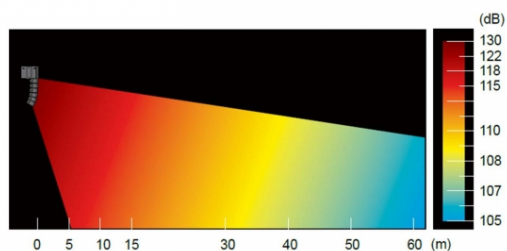

Visit product page

DILOS SYSTEM 3

L006028

Dilos Line array Flying configuration that includes 6 pcs 3 way active with DSP Dilos Plywood satellite , 3 pcs Dilos active plywood bandpass subwoofer with DSP and a Dilos FlyBar.