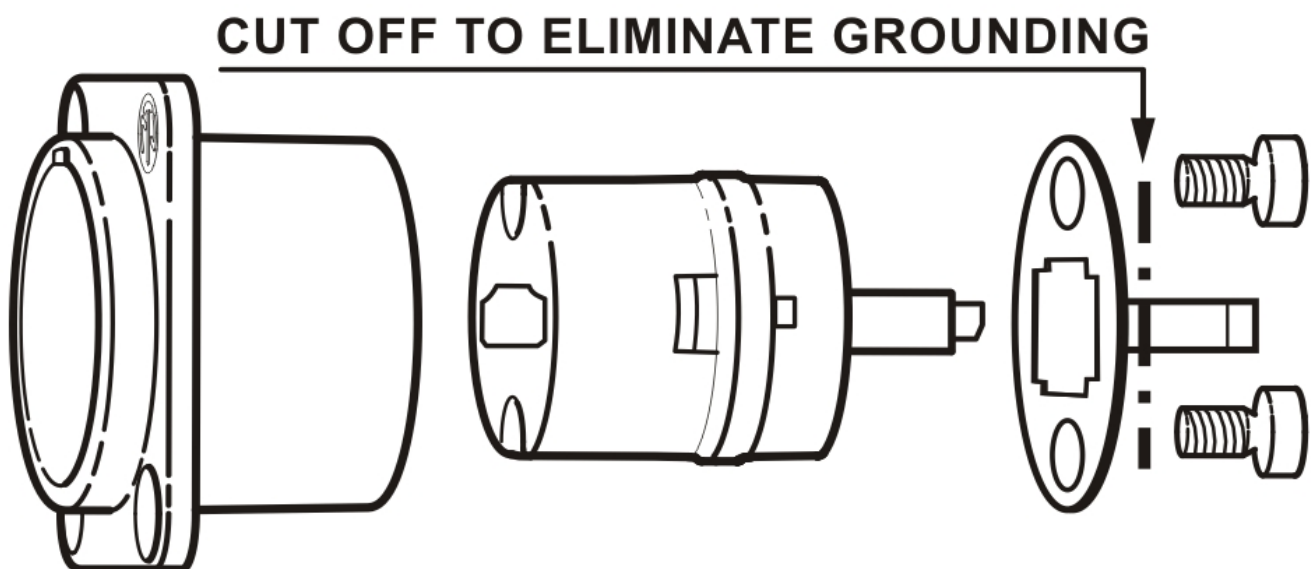

## NAHDMI-W-B

HDMI feedthrough adapter, black D-shape housing

Neutrik's HDMI solution for the transmission of any digital TV and PC video format including high-definition video (HDTV) can be integrated in networks very easy.

### Features & Benefits

- To transmit any digital TV and PC video format including high-definition video (HDTV)
- IP65 ingress protection in mated condition with NKHDMI-\* and SCDP-\* sealing gasket
- Removable screen to chassis grounding
- HDMI feedthrough adapter with 19 pole HDMI receptacle at both ends
- Universally accepted standard D-shape housing
- Shielded system - high noise immunity and EMI protection due to continuous 360 degree shield

### Removable screen to chassis grounding

**Technical Information**

Product	
<b>Title</b>	NAHDMI-W-B
<b>Connection Type</b>	Adapter
<b>Gender</b>	female

Mechanical	
<b>Wiresize</b>	
<b>Locking device</b>	Push-Pull
<b>Mounting direction</b>	Front or rear mounting (max 2 mm panel thickness)
<b>Chassis shape</b>	D
<b>Lifetime</b>	> 1000 mating cycles