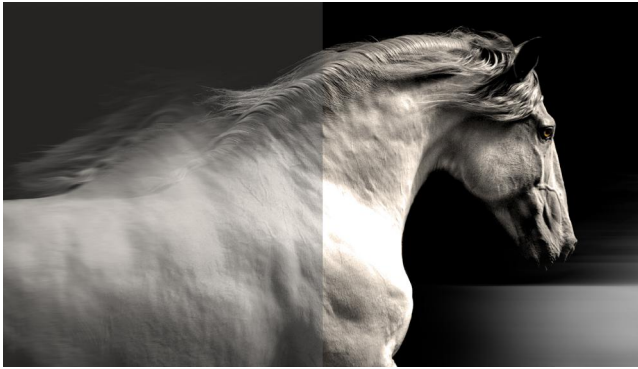

* All images are for illustrative purposes only.

Flexible Curved Open Frame OLED Signage 55EF5G

Artistic Space beyond Display

LG OLED Signage

Unrivaled
Picture Quality

Space-fitting
Design

On-site
Customization

UNRIVALED PICTURE QUALITY

LCD

LG OLED Signage

* Image shown is for illustrative purpose only.

Absolute Black

Equipped with over 8 million self-lighting pixels operating individually, LG OLED Signage reproduces absolute blacks with no light bleed and offers infinite contrast.