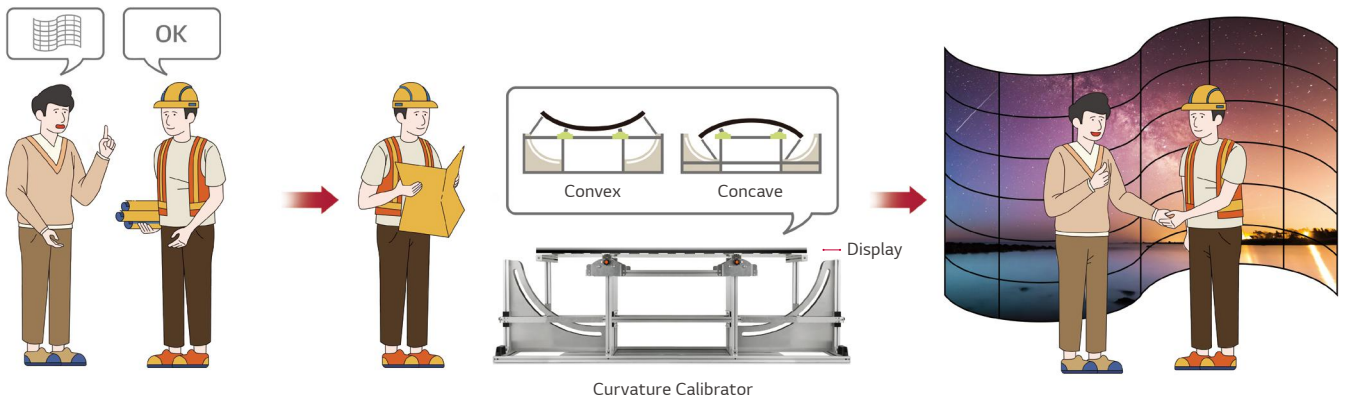

In Portrait

Max Curvature in Portrait
• Concave/Convex: up to 1,000R

In Landscape

Max Curvature in Landscape
• Concave/Convex: up to 1,000R

What is R?

Due to the nature of its curved design, "R" signifies the radial length of a circle which allows for its curved display. For example, displays with a curvature of 1,000R will have a radius of 1m (1,000mm)

DESIGN FLEXIBILITY

* Image shown is for illustrative purpose only.

On-site Customization

The 55EF5G series enables a completely new approach for innovative and flexible designs. Its optional "Curvature Calibrator(CC)*" supports the coordination of displays with various convex and concave curvature, depending on the requirements. This makes it possible to rapidly respond to changes on-site, making it easier to successfully build an eye-catching landmark.