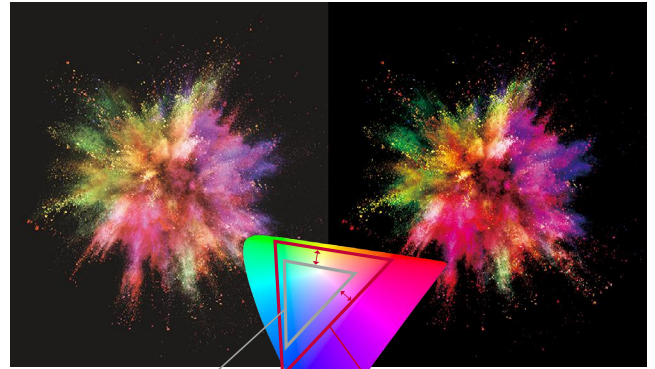

UNRIVALED PICTURE QUALITY

LCD

LG OLED Signage

* Image shown is for illustrative purpose only.

Absolute Black

Equipped with over 8 million self-lighting pixels operating individually, LG OLED Signage reproduces absolute blacks with no light bleed and offers infinite contrast.

LCD

LG OLED Signage

* Image shown is for illustrative purpose only.

Rich Color

LG OLED Signage provides richness in all colors, bringing colors to life with great accuracy and vividness.

SPACE-FITTING DESIGN