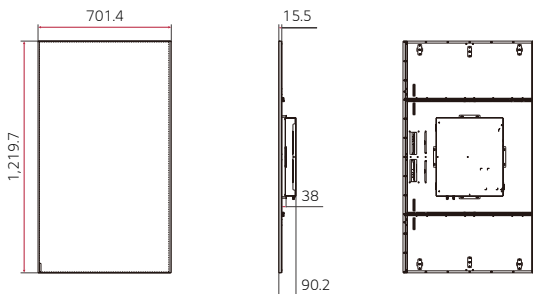

Through its built-in high performance SoC, each display plays its video tile for synchronized content playback.

* All images are for illustrative purposes only.

PRODUCT INFORMATION

* 55 inch

55EF5G

Panel	Screen Size	55"
	Panel Technology	OLED
	Native Resolution	1,920 x 1,080 (FHD)
	Brightness	150/400 nit (APL 100% / 25%)
	Contrast Ratio	150,000 : 1
	Response Time	1 ms (G to G), 8 ms (MPRT)
	Lifetime	30,000 Hrs (Typ.)
	Portrait / Landscape	Yes / Yes

DIMENSION

(unit: mm)

Portrait

Landscape

CONNECTIVITY

1 AC IN

2 USB IN 2

3 HDMI IN