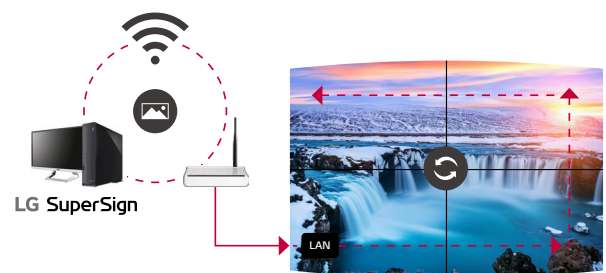

DESIGN FLEXIBILITY

* Image shown is for illustrative purpose only.

On-site Customization

The 55EF5G series enables a completely new approach for innovative and flexible designs. Its optional "Curvature Calibrator(CC)*" supports the coordination of displays with various convex and concave curvature, depending on the requirements. This makes it possible to rapidly respond to changes on-site, making it easier to successfully build an eye-catching landmark.

* A Curvature Calibrator needs to be purchased separately. Please contact your regional LG sales representatives for details.

EXCELLENT PERFORMANCE

* Image shown is for illustrative purpose only.

LAN Daisy Chain Management

The LAN daisy chain allows users to control and monitor displays, transmit data and even update firmware all at once, reducing management burden.

* Image shown is for illustrative purpose only.

Videowall Playlist & Sync Playback