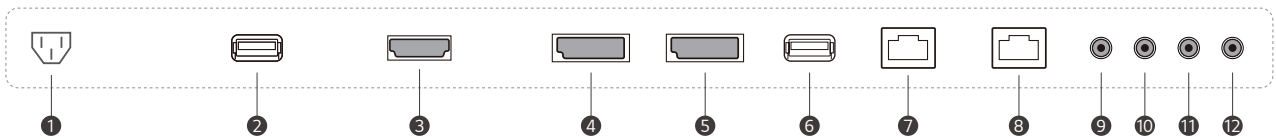

DIMENSION

(unit: mm)

Portrait

Landscape

CONNECTIVITY

1 AC IN

2 USB IN 2

3 HDMI IN