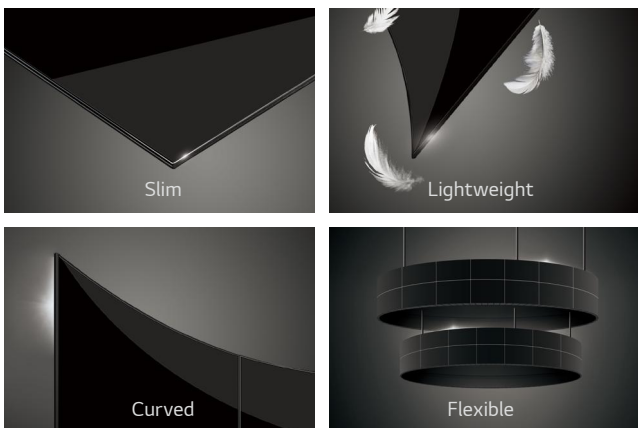

UNRIVALED PICTURE QUALITY

LCD

LG OLED Signage

* Image shown is for illustrative purpose only.

Absolute Black

Equipped with over 8 million self-lighting pixels operating individually, LG OLED Signage reproduces absolute blacks with no light bleed and offers infinite contrast.

LCD

LG OLED Signage

* Image shown is for illustrative purpose only.

Rich Color

LG OLED Signage provides richness in all colors, bringing colors to life with great accuracy and vividness.

SPACE-FITTING DESIGN

Slim

Lightweight

Curved

Flexible

* Image shown is for illustrative purpose only.

Splendid Design

LG OLED technology doesn't require a backlight unit nor a liquid crystal layer so it offers a flexible design with unbelievably lightweight and slim features.