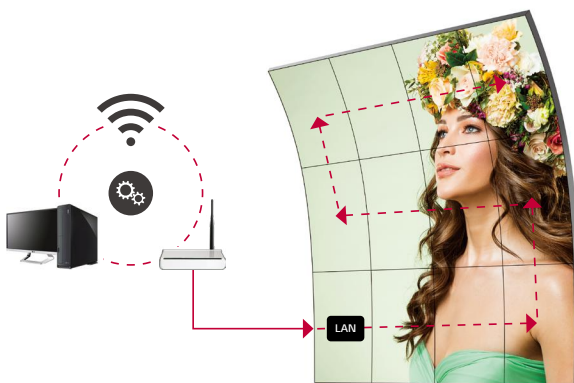

In Portrait

Max Curvature in Portrait
• Concave/Convex: up to 1,000R

In Landscape

Max Curvature in Landscape
• Concave/Convex: up to 1,000R

What is R?

Due to the nature of its curved design, "R" signifies the radial length of a circle which allows for its curved display. For example, displays with a curvature of 1,000R will have a radius of 1m (1,000mm)

DESIGN FLEXIBILITY

* Image shown is for illustrative purpose only.

On-site Customization

The 55EF5G series enables a completely new approach for innovative and flexible designs. Its optional "Curvature Calibrator(CC)*" supports the coordination of displays with various convex and concave curvature, depending on the requirements. This makes it possible to rapidly respond to changes on-site, making it easier to successfully build an eye-catching landmark.

* A Curvature Calibrator needs to be purchased separately. Please contact your regional LG sales representatives for details.

EXCELLENT PERFORMANCE

* Image shown is for illustrative purpose only.

LAN Daisy Chain Management

The LAN daisy chain allows users to control and monitor displays, transmit data and even update firmware all at once, reducing management burden.

* Image shown is for illustrative purpose only.

Videowall Playlist & Sync Playback