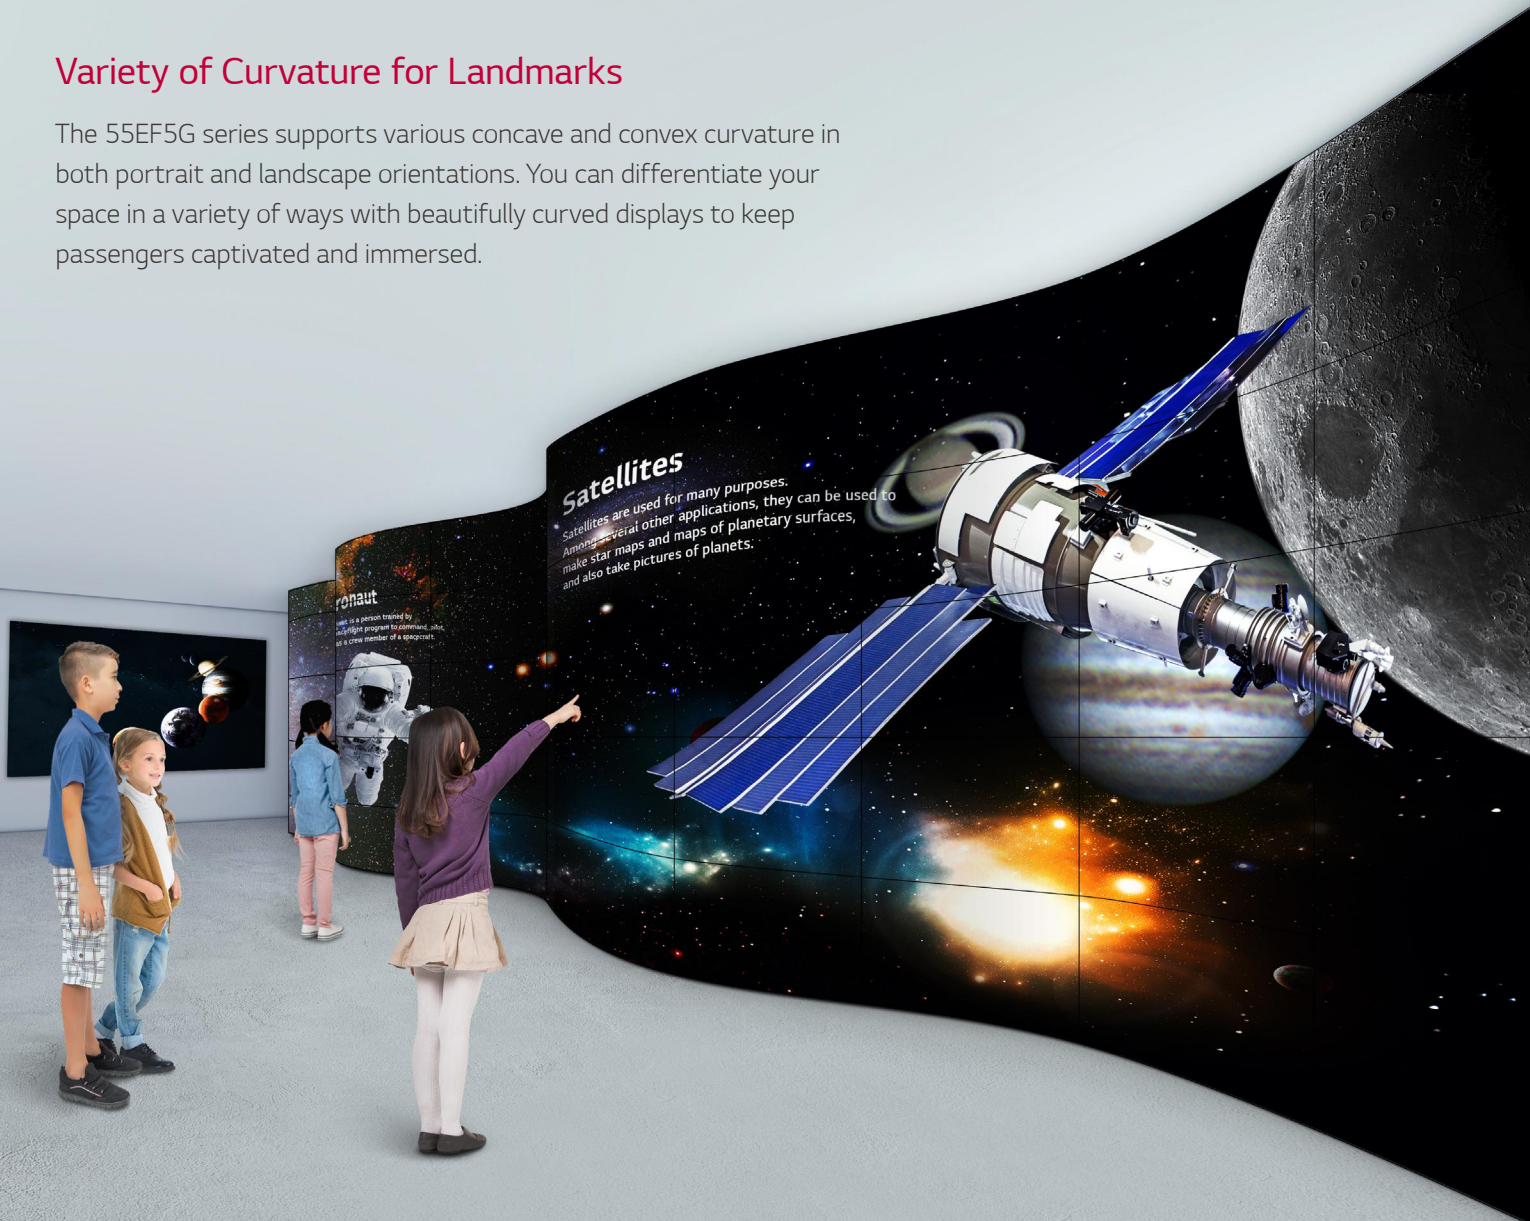

* Image shown is for illustrative purpose only.

Expandable Screen Size

The screen size can be as large as users want by tiling up displays horizontally and vertically. This provides viewers with an incredibly immersive viewing experience.

In Portrait

Max Curvature in Portrait
• Concave/Convex: up to 1,000R

In Landscape

Max Curvature in Landscape
• Concave/Convex: up to 1,000R

What is R?

Due to the nature of its curved design, "R" signifies the radial length of a circle which allows for its curved display. For example, displays with a curvature of 1,000R will have a radius of 1m (1,000mm)