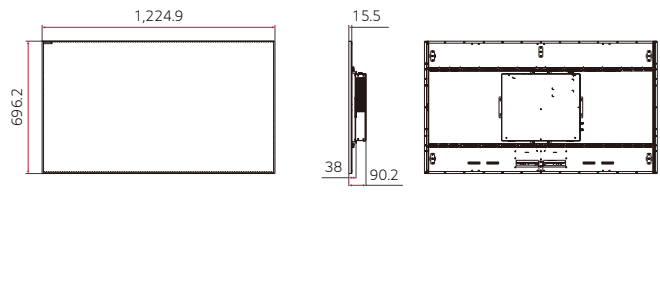

Through its built-in high performance SoC, each display plays its video tile for synchronized content playback.

* All images are for illustrative purposes only.

PRODUCT INFORMATION

* 55 inch

55EF5G

Panel	Screen Size	55"
	Panel Technology	OLED
	Native Resolution	1,920 x 1,080 (FHD)
	Brightness	150/400 nit (APL 100% / 25%)
	Contrast Ratio	150,000 : 1
	Response Time	1 ms (G to G), 8 ms (MPRT)
	Lifetime	30,000 Hrs (Typ.)
	Portrait / Landscape	Yes / Yes

DIMENSION

(unit: mm)

Portrait

Landscape

CONNECTIVITY

1 AC IN

2 USB IN 2

3 HDMI IN