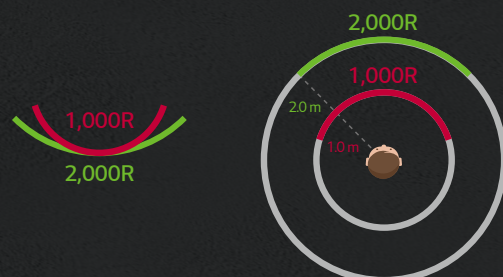

In Portrait

Max Curvature in Portrait
• Concave/Convex: up to 1,000R

In Landscape

Max Curvature in Landscape
• Concave/Convex: up to 1,000R

What is R?

Due to the nature of its curved design, "R" signifies the radial length of a circle which allows for its curved display. For example, displays with a curvature of 1,000R will have a radius of 1m (1,000mm)