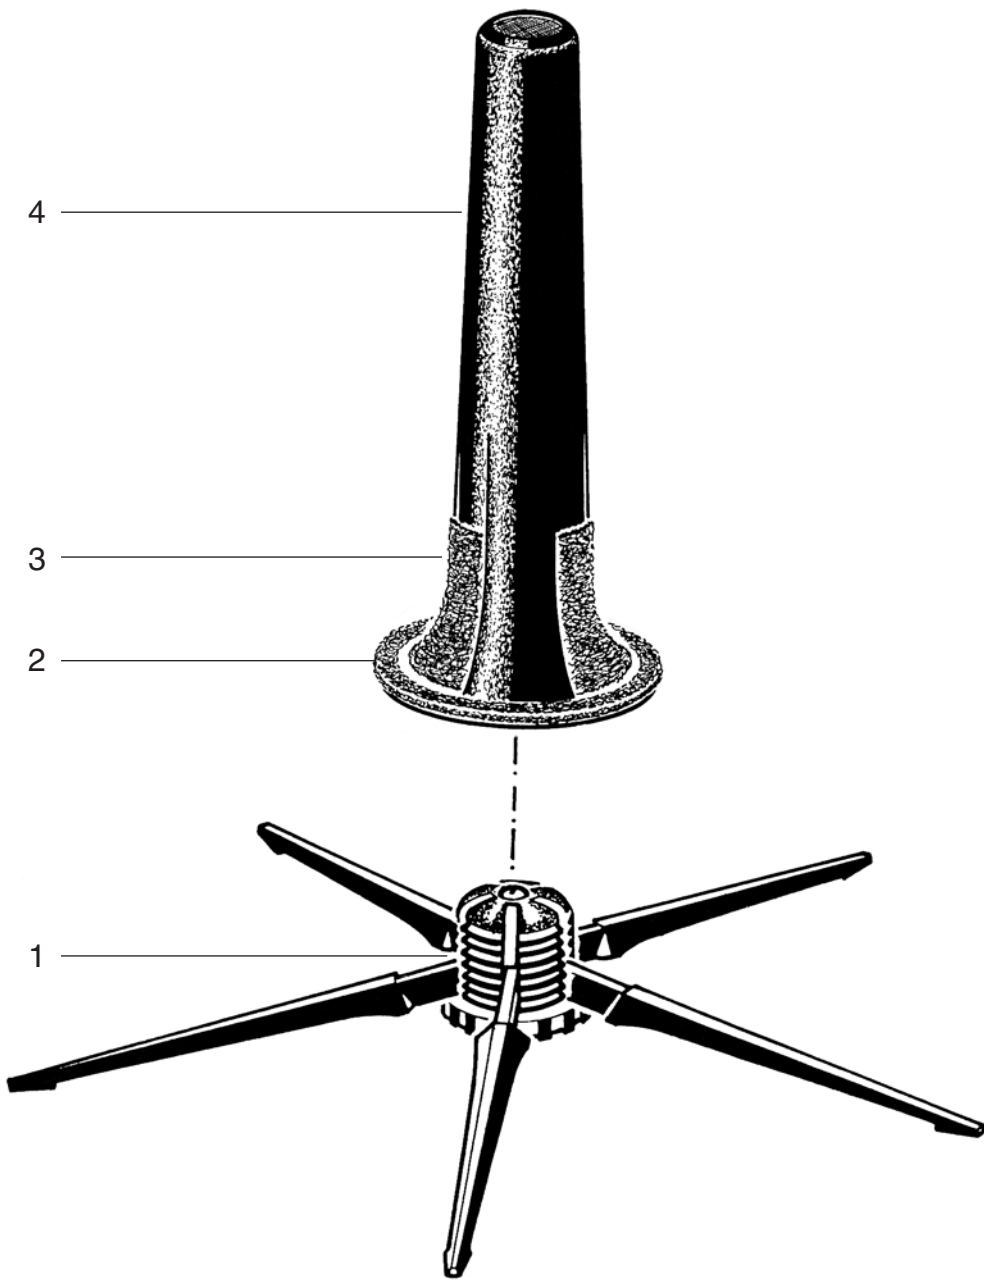

15290 Soprano Sax Stand

15290.000.55 black

pos.	description	art.-no.	qty
1	base complete	7.152.400555	1
2	feld ring	03.21.795.55	1
3	feld pad	03.21.573.55	3
4	plastic peg complete	7.152.900255	1