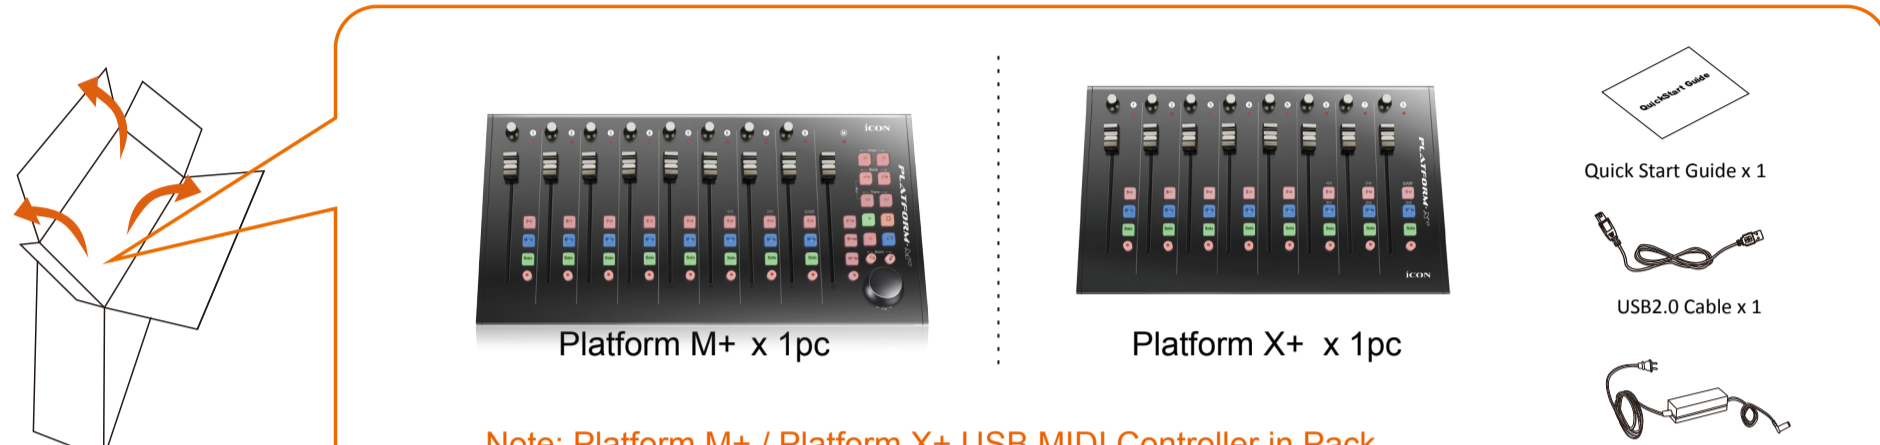

Platform M+ / Platform X+

Unpack / Déballer / Auspacken / Disimballare il contenuto / Desembalaje / パッケージを開く

Note: Platform M+ / Platform X+ USB MIDI Controller in Pack

- MCP Mode Selected: Cubase/Nuendo, Samplitude, Audition, Reaper, Bitwig, FL Studio, Digital Performer, Studio One, Reason, Sonar, Live
- Logic Pro Mode Selected: LogicPro
- HUI Mode Selected: ProTools