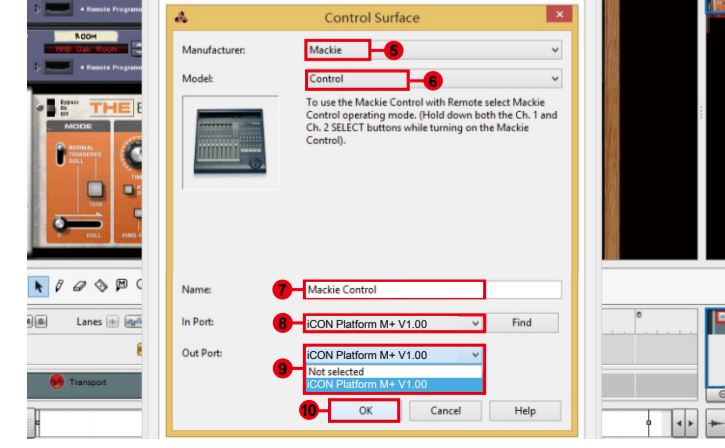

Samplitude

Studio One

Logic Pro

Reaper

Pro Tools

Reason

Nuendo

Bitwig