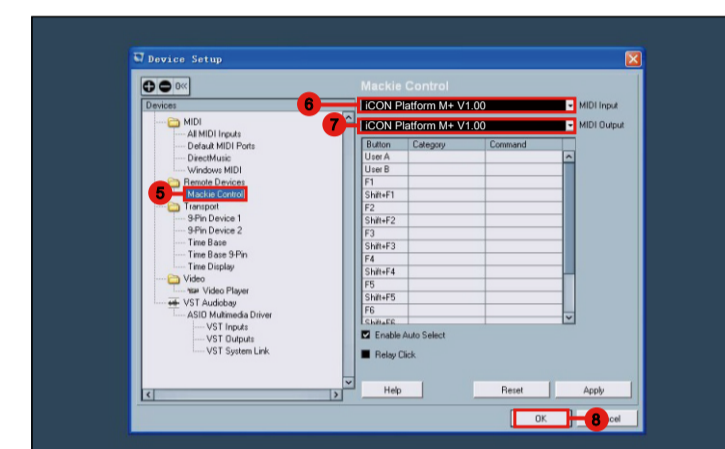

Samplitude

Studio One

Logic Pro

Reaper

Pro Tools

Reason

Nuendo

Bitwig