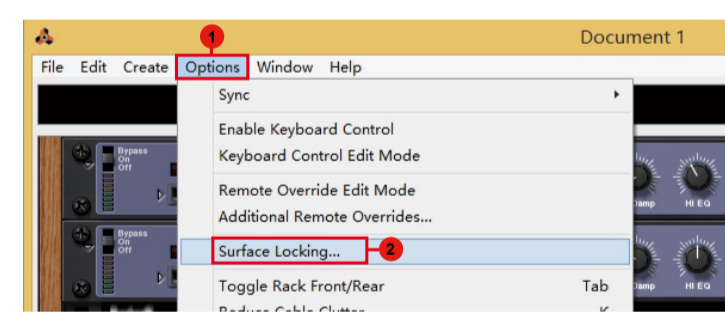

Samplitude

Studio One

Logic Pro

Reaper

Pro Tools

Reason

Nuendo

Bitwig