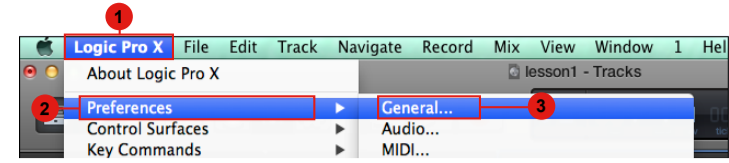

Platform M+ / Platform X+

Unpack / Déballer / Auspacken / Disimballare il contenuto / Desembalaje / パッケージを開く

Note: Platform M+ / Platform X+ USB MIDI Controller in Pack

- MCP Mode Selected: Cubase/Nuendo, Samplitude, Audition, Reaper, Bitwig, FL Studio, Digital Performer, Studio One, Reason, Sonar, Live
- Logic Pro Mode Selected: LogicPro
- HUI Mode Selected: ProTools

Platform D2

Unpack / Déballer / Auspacken / Disimballare il contenuto / Desembalaje / パッケージを開く

Platform M+ / Platform X+ / Platform D2

For Mackie Control / HUI

Samplitude

Studio One

Logic Pro

Reaper