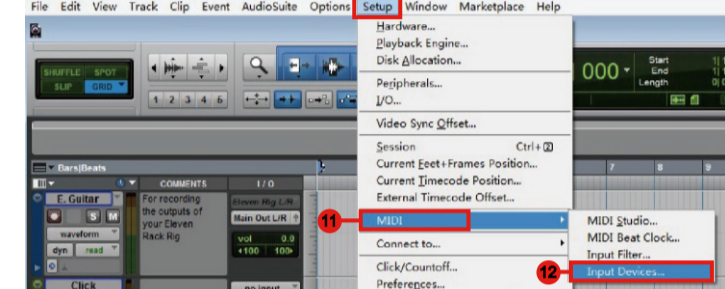

Samplitude

Studio One

Logic Pro

Reaper

Pro Tools

Reason

Nuendo

Bitwig