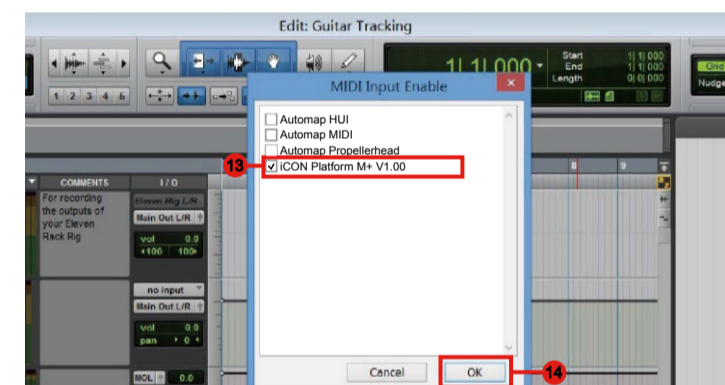

Samplitude

Studio One

Logic Pro

Reaper

Pro Tools

Reason

Nuendo

Bitwig