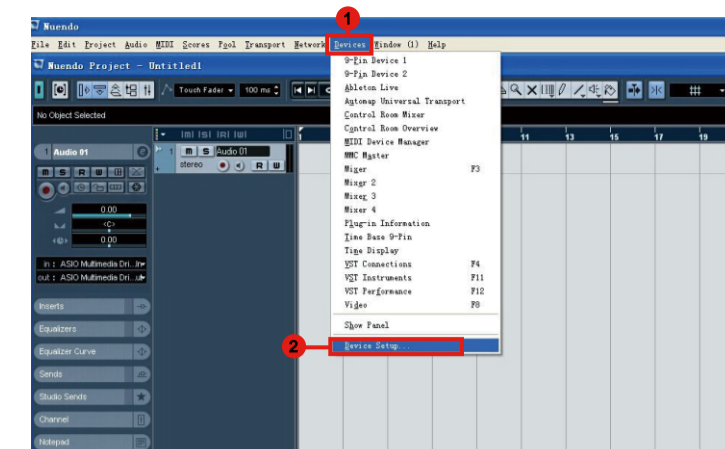

Samplitude

Studio One

Logic Pro

Reaper

Pro Tools

Reason

Nuendo

Bitwig