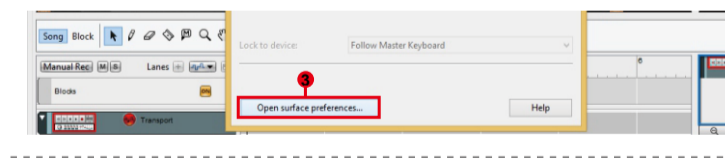

Samplitude

Studio One

Logic Pro

Reaper

Pro Tools

Reason

Nuendo

Bitwig