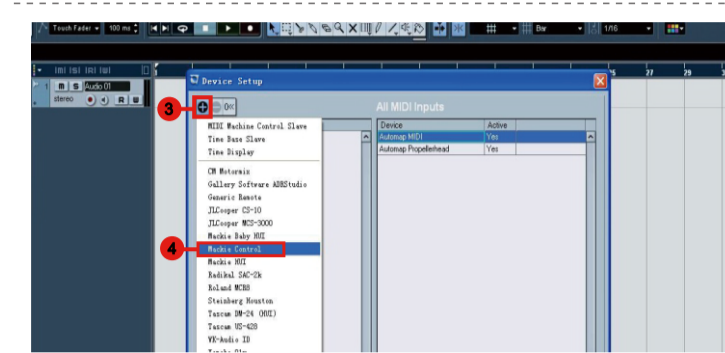

Samplitude

Studio One

Logic Pro

Reaper

Pro Tools

Reason

Nuendo

Bitwig