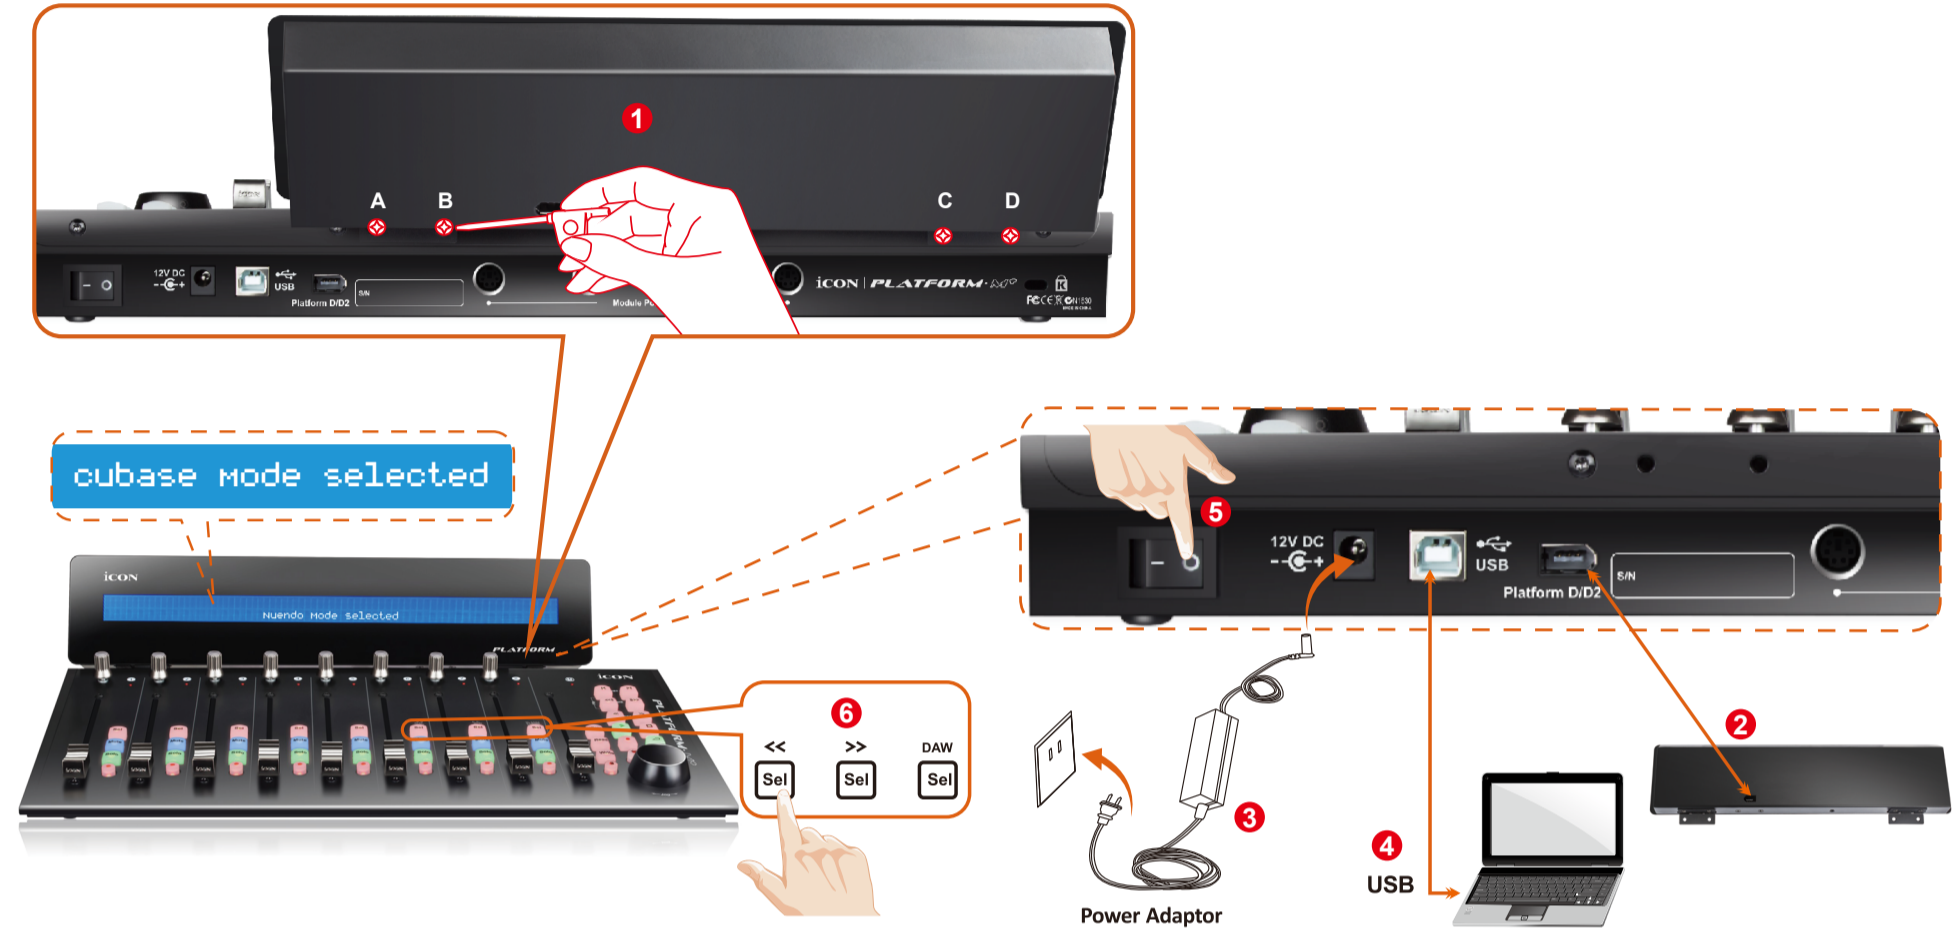

Platform M+ / Platform X+

Unpack / Déballer / Auspacken / Disimballare il contenuto / Desembalaje / パッケージを開く

Note: Platform M+ / Platform X+ USB MIDI Controller in Pack

- MCP Mode Selected: Cubase/Nuendo, Samplitude, Audition, Reaper, Bitwig, FL Studio, Digital Performer, Studio One, Reason, Sonar, Live
- Logic Pro Mode Selected: LogicPro
- HUI Mode Selected: ProTools

Platform D2

Unpack / Déballer / Auspacken / Disimballare il contenuto / Desembalaje / パッケージを開く

Platform M+ / Platform X+ / Platform D2

For Mackie Control / HUI

Samplitude

Studio One

Logic Pro

Reaper