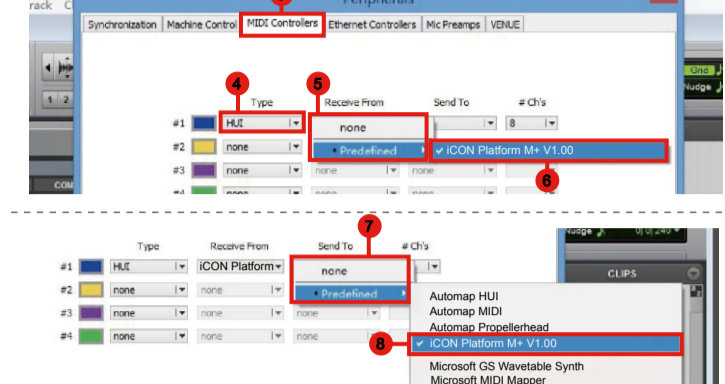

Samplitude

Studio One

Logic Pro

Reaper

Pro Tools

Reason

Nuendo

Bitwig