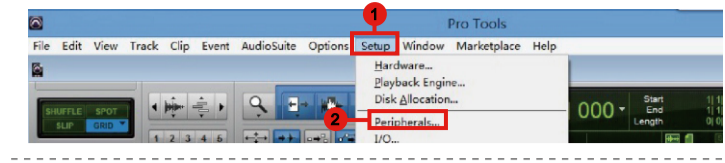

Samplitude

Studio One

Logic Pro

Reaper

Pro Tools

Reason

Nuendo

Bitwig