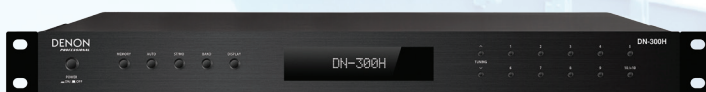

DN-300H 1RU NEW PRODUCT

Digital AM/FM Tuner

- FM frequencies: 87.5–108MHz
- AM frequencies: 522–1629KHz (EU); 530–1710KHz (US)
- Auto search & PLL quartz synthesizer tuner