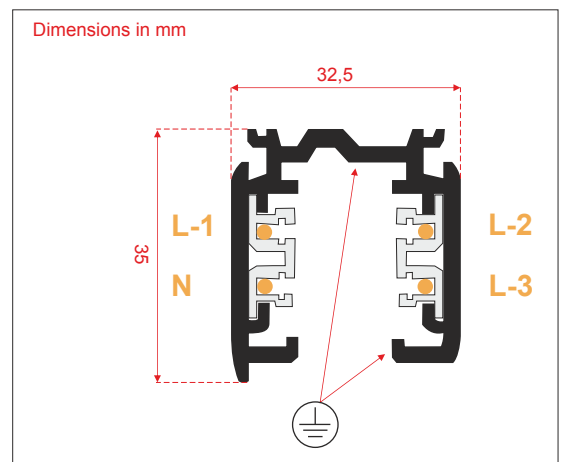

3-Phase Surface Track 2000mm

Black (RAL9004)

Ordernr: A0332001

Housing: Aluminium

Colour: black powder-coated (RAL 9004)

Weight: 1.7 Kg

Dimensions track: 2000 x 32.5 x 35 mm

Operating Power: 220-250V AC max 16A

Classification: IP-20

Available accessories:

<p>A0310002 Bending Tool for 3-ph. Track</p>	<p>A0333101 3-Phase Adapter Black (RAL9004) Operating Power: 220-240V AC max. 6A IP-rate: IP-20</p>	<p>A0333201 3-Phase left feed-in connector Black (RAL9004) Operating Power: 220-240V AC max. 16A IP-rate: IP-20</p>	<p>A0333211 3-Phase right feed-in connector Black (RAL9004) Operating Power: 220-240V AC max. 16A IP-rate: IP-20</p>
<p>A0333401 3-Phase straight inner connector Black (RAL9004) Operating Power: 220-240V AC max. 16A IP-rate: IP-20</p>	<p>A0333501 3-Phase flexible corner connector Black (RAL9004) Operating Power: 220-240V AC max. 16A IP-rate: IP-20</p>	<p>A0333701 3-Phase left T-connector + power entry Black (RAL9004) Oper. Power: 220-240V AC max. 16A IP-rate: IP-20</p>	<p>A0333711 3-Phase right T-connector + power entry Black (RAL9004) Operat. Power: 220-240V AC max. 16A IP-rate: IP-20</p>
<p>A0333301 3-Phase endcap Black (RAL9004) IP-20</p>	<p>A0333801 3-Phase Ceiling kit Black (RAL9004)</p>	<p>A0333811 3-Phase Ceiling suspension kit incl. 1.5m steel wire Black (RAL9004)</p>	<p>A0333821 3-Phase Ceiling suspension kit incl. 1.5m steel wire & Lead Black (RAL9004)</p>