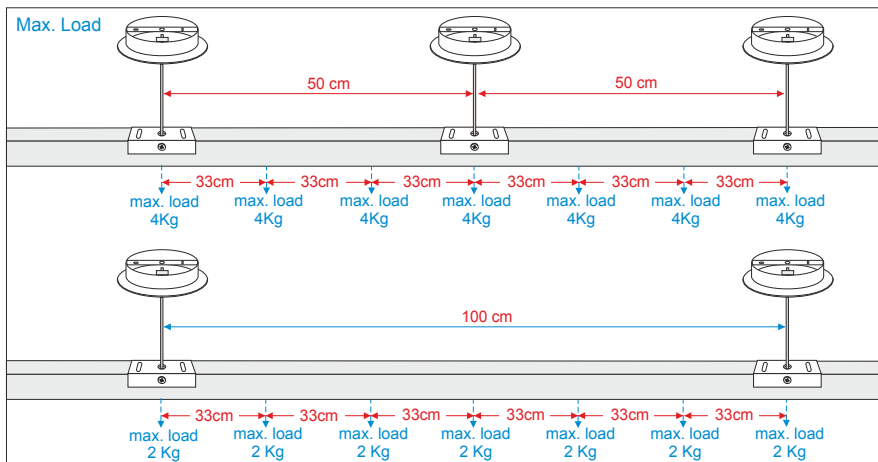

3-Phase Surface Track 2000mm

Black (RAL9004)

Ordernr: A0332001

Housing: Aluminium

Colour: black powder-coated (RAL 9004)

Weight: 1.7 Kg

Dimensions track: 2000 x 32.5 x 35 mm

Operating Power: 220-250V AC max 16A

Classification: IP-20

Available accessories:

<p>A0310002 Bending Tool for 3-ph. Track</p>	<p>A0333101 3-Phase Adapter Black (RAL9004) Operating Power: 220-240V AC max. 6A IP-rate: IP-20</p>	<p>A0333201 3-Phase left feed-in connector Black (RAL9004) Operating Power: 220-240V AC max. 16A IP-rate: IP-20</p>	<p>A0333211 3-Phase right feed-in connector Black (RAL9004) Operating Power: 220-240V AC max. 16A IP-rate: IP-20</p>
<p>A0333401 3-Phase straight inner connector Black (RAL9004) Operating Power: 220-240V AC max. 16A IP-rate: IP-20</p>	<p>A0333501 3-Phase flexible corner connector Black (RAL9004) Operating Power: 220-240V AC max. 16A IP-rate: IP-20</p>	<p>A0333701 3-Phase left T-connector + power entry Black (RAL9004) Oper. Power: 220-240V AC max. 16A IP-rate: IP-20</p>	<p>A0333711 3-Phase right T-connector + power entry Black (RAL9004) Operat. Power: 220-240V AC max. 16A IP-rate: IP-20</p>
<p>A0333301 3-Phase endcap Black (RAL9004) IP-20</p>	<p>A0333801 3-Phase Ceiling kit Black (RAL9004)</p>	<p>A0333811 3-Phase Ceiling suspension kit incl. 1.5m steel wire Black (RAL9004)</p>	<p>A0333821 3-Phase Ceiling suspension kit incl. 1.5m steel wire & Lead Black (RAL9004)</p>