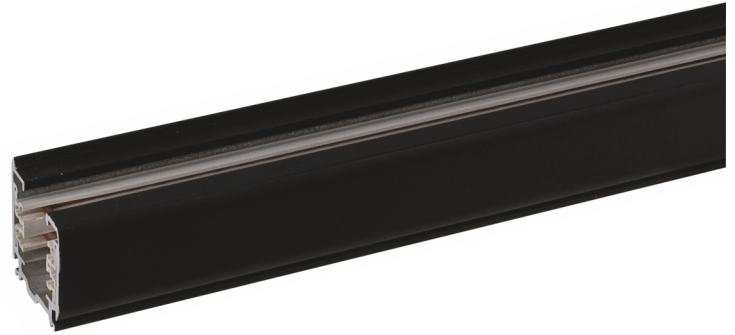

3-Phase Surface Track 2000mm

Black (RAL9004)

Ordernr: A0332001

Housing: Aluminium

Colour: black powder-coated (RAL 9004)

Weight: 1.7 Kg

Dimensions track: 2000 x 32.5 x 35 mm

Operating Power: 220-250V AC max 16A

Classification: IP-20

Available accessories:

<p>A0310002 Bending Tool for 3-ph. Track</p>	<p>A0333101 3-Phase Adapter Black (RAL9004) Operating Power: 220-240V AC max. 6A IP-rate: IP-20</p>	<p>A0333201 3-Phase left feed-in connector Black (RAL9004) Operating Power: 220-240V AC max. 16A IP-rate: IP-20</p>	<p>A0333211 3-Phase right feed-in connector Black (RAL9004) Operating Power: 220-240V AC max. 16A IP-rate: IP-20</p>
<p>A0333401 3-Phase straight inner connector Black (RAL9004) Operating Power: 220-240V AC max. 16A IP-rate: IP-20</p>	<p>A0333501 3-Phase flexible corner connector Black (RAL9004) Operating Power: 220-240V AC max. 16A IP-rate: IP-20</p>	<p>A0333701 3-Phase left T-connector + power entry Black (RAL9004) Oper. Power: 220-240V AC max. 16A IP-rate: IP-20</p>	<p>A0333711 3-Phase right T-connector + power entry Black (RAL9004) Operat. Power: 220-240V AC max. 16A IP-rate: IP-20</p>
<p>A0333301 3-Phase endcap Black (RAL9004) IP-20</p>	<p>A0333801 3-Phase Ceiling kit Black (RAL9004)</p>	<p>A0333811 3-Phase Ceiling suspension kit incl. 1.5m steel wire Black (RAL9004)</p>	<p>A0333821 3-Phase Ceiling suspension kit incl. 1.5m steel wire & Lead Black (RAL9004)</p>