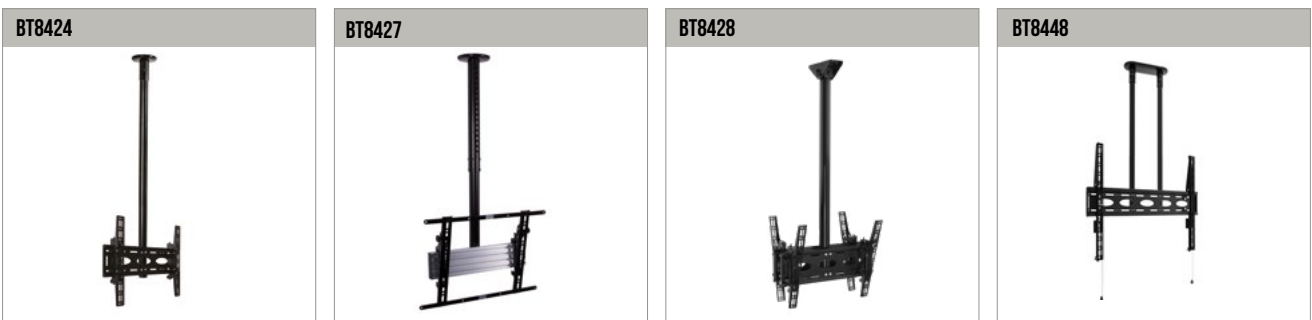

RELATED PRODUCTS

BT8424
Universal Flat Screen Ceiling Mount with Tilt for screens up to 65"

BT8427
Flat Screen Ceiling Mount with Adjustable Drop for screens up to 65"

BT8428
Back-to-Back Flat Screen Ceiling Mount with Tilt for two screens up to 65"

BT8448
Extra-Large Flat Screen Ceiling Mount for screens over 65"

SS-V3-BT8426-1050819