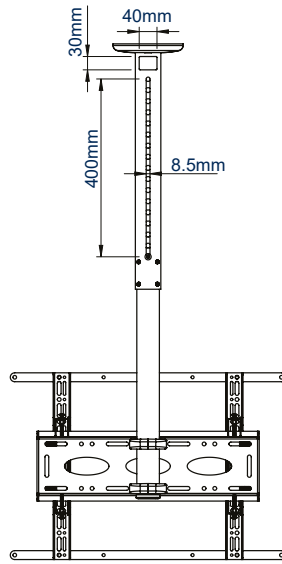

SIDE VIEW - MIN EXTENSION

PACKING INFORMATION

ORIGINAL DESIGN BY B-TECH - REGISTERED COMMUNITY DESIGNS

COLOUR:	ORDER REF:	EAN CODE:	MASTER CARTON QTY:	INNER CARTON QTY:	MASTER CARTON WEIGHT:	MASTER CARTON CUBE:
Black	BT8426/B	5019318084713	1	0	9.31 kg	0.041cbm

RELATED PRODUCTS

SS-V3-BT8426-1050819