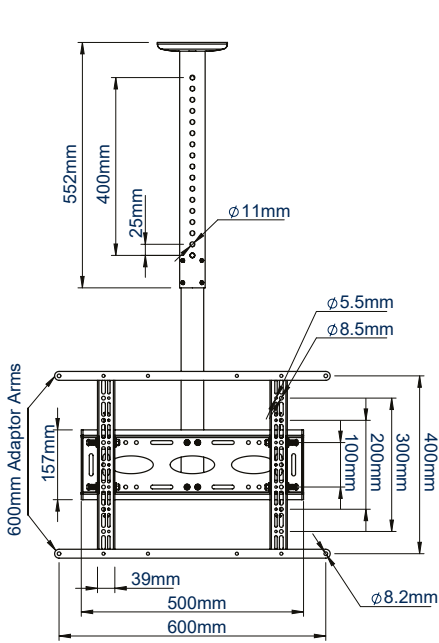

FRONT VIEW

SIDE VIEW - MIN EXTENSION

PACKING INFORMATION

ORIGINAL DESIGN BY B-TECH - REGISTERED COMMUNITY DESIGNS

COLOUR:	ORDER REF:	EAN CODE:	MASTER CARTON QTY:	INNER CARTON QTY:	MASTER CARTON WEIGHT:	MASTER CARTON CUBE:
Black	BT8426/B	5019318084713	1	0	9.31 kg	0.041cbm

RELATED PRODUCTS

SS-V3-BT8426-1050819