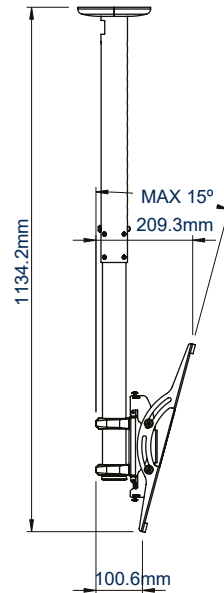

SIDE VIEW WITH TILT

PACKING INFORMATION

ORIGINAL DESIGN BY B-TECH - REGISTERED COMMUNITY DESIGNS

COLOUR:	ORDER REF:	EAN CODE:	MASTER CARTON QTY:	INNER CARTON QTY:	MASTER CARTON WEIGHT:	MASTER CARTON CUBE:
Black	BT8426/B	5019318084713	1	0	9.31 kg	0.041cbm