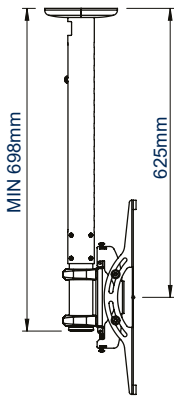

SIDE VIEW - MIN EXTENSION