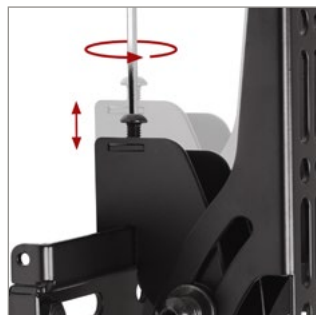

ADJUSTABLE
 DROP IN 25MM
 INCREMENTS

BT8426

ADJUSTABLE DROP UNIVERSAL FLAT SCREEN CEILING MOUNT WITH TILT

Designed to ceiling mount screens up to 50kg, the BT8426 features an adjustable drop of 625mm - 950mm in increments of 25mm. The mount uses B-Tech's unique 'Torsion-Tilt' mechanism for easy tilt up to +/-15°. Levelling screws are included on the interface arms to finely adjust the screen height and locking screws help prevent unauthorised removal of the screen. Cover plates are supplied for a neat and tidy installation.

*From the ceiling to the centre of the mount

FEATURES

- Unique 'Torsion-tilt' mechanism for tool-less tilt adjustment
- Tool-less adjustable ceiling drop in increments of 25mm
- Suitable for landscape or portrait mounting
- Arms feature levelling screws to adjust the screen height
- Lateral adjustment of screen once mounted
- Security screws help prevent unauthorised removal of screens
- Integrated cable management
- Cover plate included for a smart installation
- Simple 'hook-on' installation with all mounting hardware included

65" 165cm
 VESA 600 x 400
 50KG
 +/-15°
 Landscape/Portrait icons

Quick and easy 'push button' height adjustment

Levelling screws allow adjustment of the screen height once mounted

Security locking screws and Allen key provide a secure installation

Can mount screen in a landscape or portrait orientation

FRONT VIEW

BACK VIEW

TOP VIEW

SIDE VIEW - MIN EXTENSION

SIDE VIEW - MAX EXTENSION

SIDE VIEW WITH TILT

PACKING INFORMATION