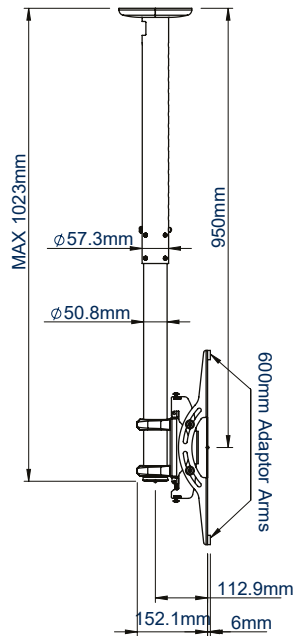

BACK VIEW

SIDE VIEW - MAX EXTENSION