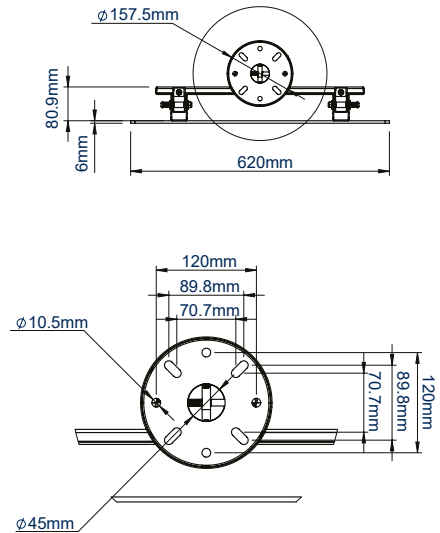

TOP VIEW

SIDE VIEW - MIN EXTENSION

PACKING INFORMATION

ORIGINAL DESIGN BY B-TECH - REGISTERED COMMUNITY DESIGNS

COLOUR:	ORDER REF:	EAN CODE:	MASTER CARTON QTY:	INNER CARTON QTY:	MASTER CARTON WEIGHT:	MASTER CARTON CUBE:
Black	BT8426/B	5019318084713	1	0	9.31 kg	0.041cbm

RELATED PRODUCTS

SS-V3-BT8426-1050819