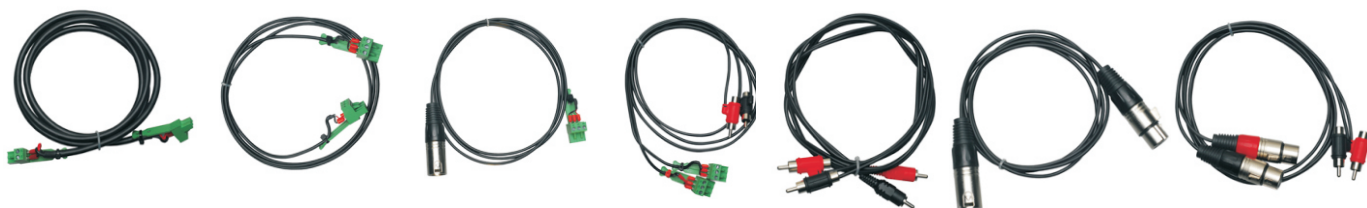

APart

APART CE2E2-CE3E3-CE3XM- CE3RY-CRYRY-CXFXM-CXFRY CONNECTION CABLES

Amazing how these little accessories can save you a lot of time and money! No more soldering and improvising because you can't find the right cable/connector! Here is a series of cables that did not even exist previously - produced by APART, especially with installers' ease in mind.

TECHNICAL SPECIFICATIONS

- CE2E2: Euroblock2 - Euroblock2
- CE3E3 : Euroblock3 – Euroblock3
- CE3XM : Euroblock3 – XLR3 male
- CE3RY : Euroblock3 – RCA cinch stereo
- CRYRY : RCA – RCA cinch stereo
- CXFXM : XLR3 Female – XLR3 Female
- CXFRY : XLR3 Female – RCA cinch stereo

All cables are 1.5 m long and are supplied in plastic bags with POS spike hole.