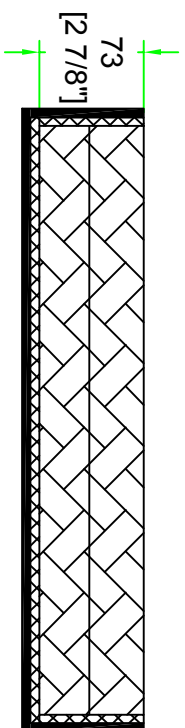

RRFC1

FRONT VIEW

LEFT VIEW

BACK VIEW

RIGHT VIEW

5mm plywood with black vinyl

SKU : RRU73	BY :	ROAD READY CASES
UPC : NA		
APPROVAL SIGNATURE :		DATE :
DRAWING DATE : 01 / 13 / 2016	SCALE : 1:5	DRAWING NUMBER : 1/3
		REVISION : NA

RRU73

with 6MM eva and 1pc egg foam

A-A VIEW

B-B VIEW

TOP VIEW OF COVER

SKU : RRU73 BY: ROAD READY CASES

UPC : NA APPROVAL SIGNATURE : DATE :

DRAWING DATE : 01 / 13 / 2016 SCALE : 1:5 DRAWING NUMBER : 2/3 REVISION : NA

RRU73

C-C VIEW

with 6MM eva,
place 2pcs of 35mm pick& fit foam

TOP VIEW OF BASE

D-D VIEW

			
SKU : RRU73	BY :		
UPC : NA	ROAD READY CASES		
APPROVAL SIGNATURE :	DATE :		
DRAWING DATE : 01 / 13 / 2016	SCALE : 1-5	DRAWING NUMBER : 3/3	REVISION : NA