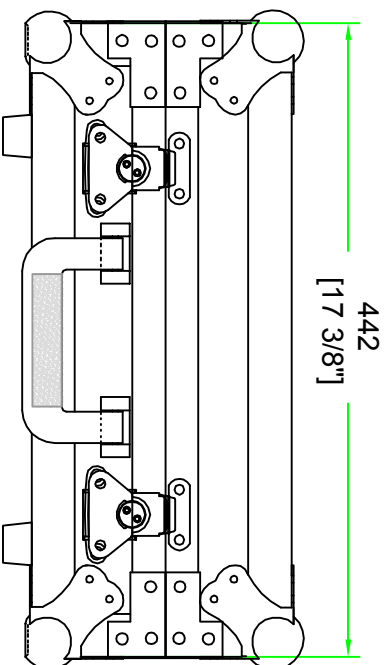

RRFC1

FRONT VIEW

LEFT VIEW

BACK VIEW

RIGHT VIEW

5mm plywood with black vinyl

SKU : RRU73	BY :	ROAD READY CASES
UPC : NA		
APPROVAL SIGNATURE :		DATE :
DRAWING DATE : 01 / 13 / 2016	SCALE : 1:5	DRAWING NUMBER : 1/3
		REVISION : NA

RRU73

with 6MM eva and 1pc egg foam

A-A VIEW

B-B VIEW

TOP VIEW OF COVER

SKU : RRU73 BY: ROAD READY CASES

UPC : NA APPROVAL SIGNATURE : DATE :

DRAWING DATE : 01 / 13 / 2016 SCALE : 1:5 DRAWING NUMBER : 2/3 REVISION : NA

RRU73

C-C VIEW

with 6MM eva,
place 2pcs of 35mm pick& fit foam

TOP VIEW OF BASE

D-D VIEW

			
SKU : RRU73	BY :		
UPC : NA	ROAD READY CASES		
APPROVAL SIGNATURE :	DATE :		
DRAWING DATE : 01 / 13 / 2016	SCALE : 1-5	DRAWING NUMBER : 3/3	REVISION : NA