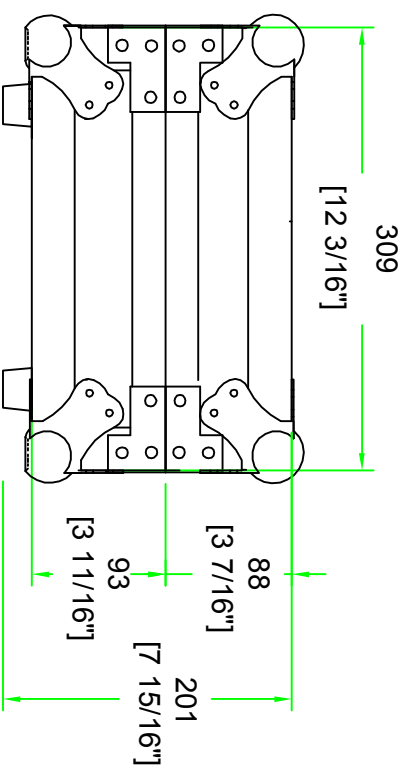

RRFC1

FRONT VIEW

LEFT VIEW

BACK VIEW

RIGHT VIEW

5mm plywood with black vinyl

SKU : RRU73	BY :	ROAD READY CASES
UPC : NA		
APPROVAL SIGNATURE :		DATE :
DRAWING DATE : 01 / 13 / 2016	SCALE : 1:5	DRAWING NUMBER : 1/3
		REVISION : NA

RRU73

with 6MM eva and 1pc egg foam

A-A VIEW

B-B VIEW

TOP VIEW OF COVER

SKU : RRU73 BY: ROAD READY CASES

UPC : NA APPROVAL SIGNATURE : DATE :

DRAWING DATE : 01 / 13 / 2016 SCALE : 1:5 DRAWING NUMBER : 2/3 REVISION : NA

RRU73

C-C VIEW

with 6MM eva,
place 2pcs of 35mm pick& fit foam

TOP VIEW OF BASE

D-D VIEW

			
SKU : RRU73	BY :		
UPC : NA	ROAD READY CASES		
APPROVAL SIGNATURE :	DATE :		
DRAWING DATE : 01 / 13 / 2016	SCALE : 1-5	DRAWING NUMBER : 3/3	REVISION : NA