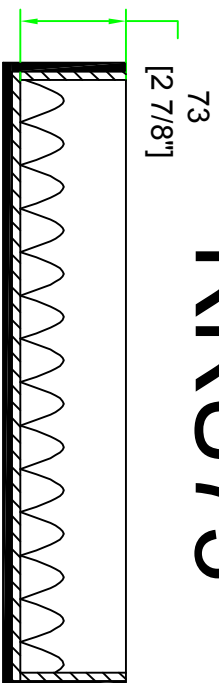

RRFC1

FRONT VIEW

LEFT VIEW

BACK VIEW

RIGHT VIEW

5mm plywood with black vinyl

SKU : RRU73	BY :	ROAD READY CASES
UPC : NA		
APPROVAL SIGNATURE :		DATE :
DRAWING DATE : 01 / 13 / 2016	SCALE : 1:5	DRAWING NUMBER : 1/3
		REVISION : NA

RRU73

with 6MM eva and 1pc egg foam

A-A VIEW

B-B VIEW

TOP VIEW OF COVER

SKU : RRU73 BY: ROAD READY CASES

UPC : NA APPROVAL SIGNATURE : DATE :

DRAWING DATE : 01 / 13 / 2016 SCALE : 1:5 DRAWING NUMBER : 2/3 REVISION : NA

RRU73

C-C VIEW

with 6MM eva,
place 2pcs of 35mm pick& fit foam

TOP VIEW OF BASE

D-D VIEW

			
SKU : RRU73	BY :		
UPC : NA	ROAD READY CASES		
APPROVAL SIGNATURE :	DATE :		
DRAWING DATE : 01 / 13 / 2016	SCALE : 1-5	DRAWING NUMBER : 3/3	REVISION : NA