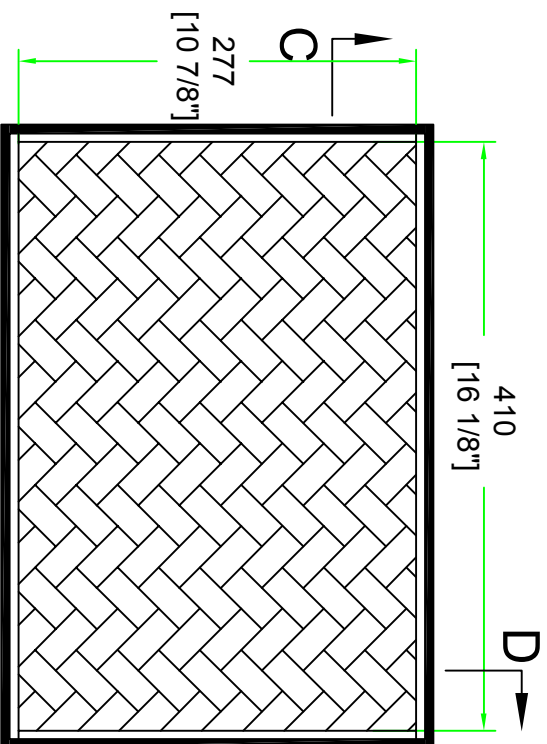

RRFC1

FRONT VIEW

LEFT VIEW

BACK VIEW

RIGHT VIEW

5mm plywood with black vinyl

SKU : RRU73	BY :	ROAD READY CASES
UPC : NA		
APPROVAL SIGNATURE :		DATE :
DRAWING DATE : 01 / 13 / 2016	SCALE : 1:5	DRAWING NUMBER : 1/3
		REVISION : NA

RRU73

with 6MM eva and 1pc egg foam

A-A VIEW

B-B VIEW

TOP VIEW OF COVER

SKU : RRU73 BY: ROAD READY CASES

UPC : NA APPROVAL SIGNATURE : DATE :

DRAWING DATE : 01 / 13 / 2016 SCALE : 1:5 DRAWING NUMBER : 2/3 REVISION : NA

RRU73

C-C VIEW

with 6MM eva,
place 2pcs of 35mm pick& fit foam

TOP VIEW OF BASE

D-D VIEW

			
SKU : RRU73	BY :		
UPC : NA	ROAD READY CASES		
APPROVAL SIGNATURE :	DATE :		
DRAWING DATE : 01 / 13 / 2016	SCALE : 1-5	DRAWING NUMBER : 3/3	REVISION : NA