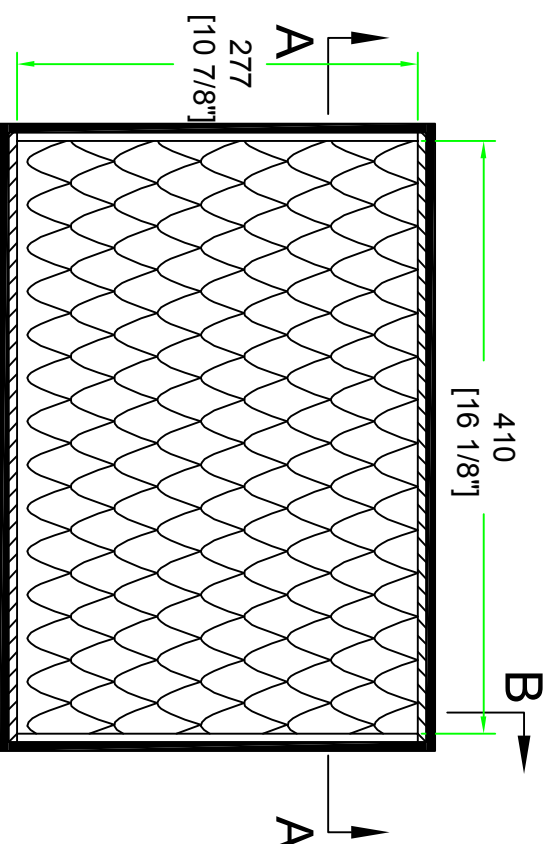

RRFC1

FRONT VIEW

LEFT VIEW

BACK VIEW

RIGHT VIEW

5mm plywood with black vinyl

SKU : RRU73	BY :	ROAD READY CASES
UPC : NA		
APPROVAL SIGNATURE :		DATE :
DRAWING DATE : 01 / 13 / 2016	SCALE : 1:5	DRAWING NUMBER : 1/3
		REVISION : NA

RRU73

with 6MM eva and 1pc egg foam

A-A VIEW

B-B VIEW

TOP VIEW OF COVER

SKU : RRU73 BY: ROAD READY CASES

UPC : NA APPROVAL SIGNATURE : DATE :

DRAWING DATE : 01 / 13 / 2016 SCALE : 1:5 DRAWING NUMBER : 2/3 REVISION : NA

RRU73

C-C VIEW

with 6MM eva,
place 2pcs of 35mm pick& fit foam

TOP VIEW OF BASE

D-D VIEW

			
SKU : RRU73	BY :		
UPC : NA	ROAD READY CASES		
APPROVAL SIGNATURE :	DATE :		
DRAWING DATE : 01 / 13 / 2016	SCALE : 1-5	DRAWING NUMBER : 3/3	REVISION : NA