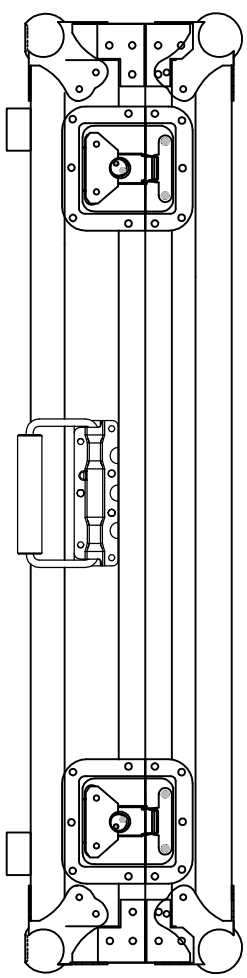

RRDNMCX8000

FRONT VIEW

LEFT VIEW

BACK VIEW

RIGHT VIEW

SKU: RRDNMCX8000

UPC: NA

APPROVAL SIGNATURE: _____

DRAWING DATE: 06 / 06 / 2016

SCALE: 1:6

BY: _____

ROAD READY CASES

DRAWING NUMBER: _____

REVISION: _____

DATE: _____

RRDNNMCX8000

A-A VIEW

with 10mm eva

TOP VIEW OF COVER

B-B VIEW

SKU: RRDNNMCX8000	BY:		
UPC: NA	ROAD READY CASES		
APPROVAL SIGNATURE:	DATE:		
DRAWING DATE: 06 / 06 / 2016	SCALE: 1:6	DRAWING NUMBER: 2/3	REVISION: N/A

RRDNMCGX8000

with 40mm foam and carpet in bottom
10mm eva in 4 sides

SKU: RRDNMCGX8000	BY: ROAD READY CASES
UPC: NA	DATE:
APPROVAL SIGNATURE:	DRAWING NUMBER: 3/3
DRAWING DATE: 06 / 06 / 2016	SCALE: 1:6
	REVISION: NA