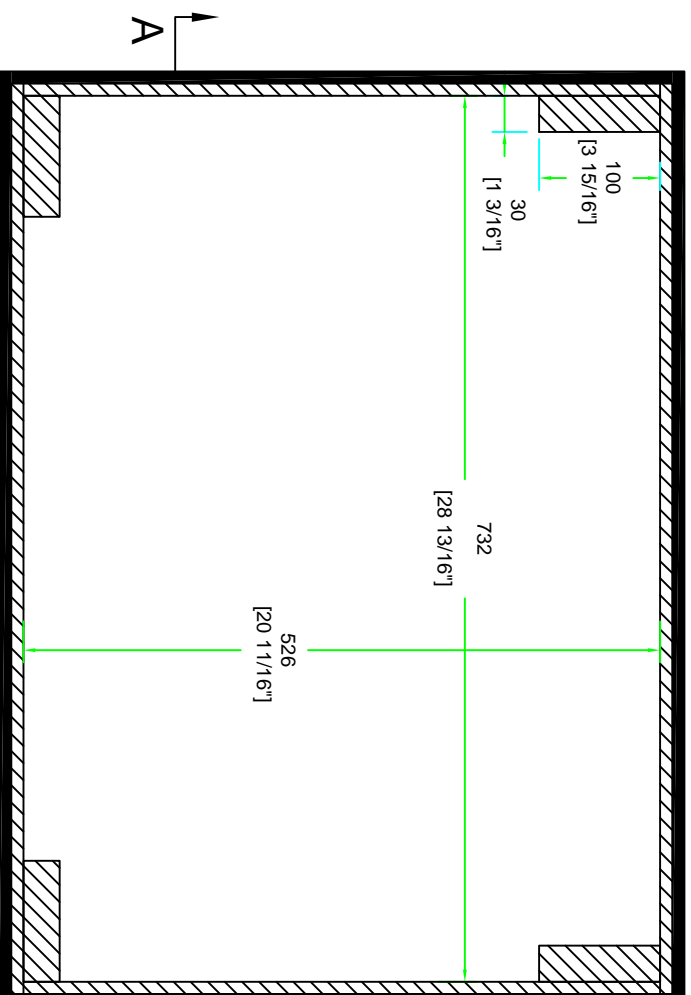

A-A VIEW

with 10mm eva

TOP VIEW OF COVER

B-B VIEW

SKU: RRDNNMCX8000	BY:		
UPC: NA	ROAD READY CASES		
APPROVAL SIGNATURE:	DATE:		
DRAWING DATE: 06 / 06 / 2016	SCALE: 1:6	DRAWING NUMBER: 2/3	REVISION: N/A

RRDNMCGX8000

with 40mm foam and carpet in bottom
10mm eva in 4 sides

SKU: RRDNMCGX8000	BY: ROAD READY CASES
UPC: NA	DATE:
APPROVAL SIGNATURE:	DRAWING NUMBER: 3/3
DRAWING DATE: 06 / 06 / 2016	SCALE: 1:6
	REVISION: NA