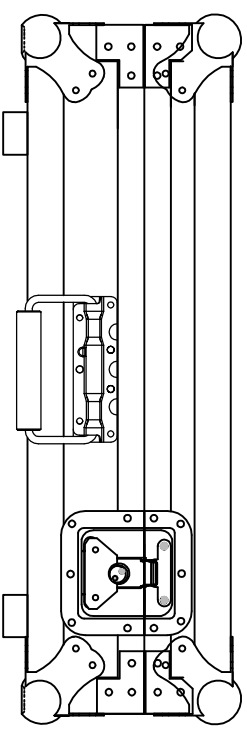

RRDNMCX8000

FRONT VIEW

LEFT VIEW

BACK VIEW

RIGHT VIEW

SKU: RRDNMCX8000

UPC: NA

APPROVAL SIGNATURE: _____

DRAWING DATE: 06 / 06 / 2016

SCALE: 1:6

BY: _____

ROAD READY CASES

DRAWING NUMBER: _____

REVISION: _____

DATE: _____

RRDNNMCX8000

A-A VIEW

with 10mm eva

TOP VIEW OF COVER

B-B VIEW

SKU: RRDNNMCX8000	BY:		
UPC: NA	ROAD READY CASES		
APPROVAL SIGNATURE:	DATE:		
DRAWING DATE: 06 / 06 / 2016	SCALE: 1:6	DRAWING NUMBER: 2/3	REVISION: N/A

RRDNMCGX8000

with 40mm foam and carpet in bottom
10mm eva in 4 sides

SKU: RRDNMCGX8000	BY: ROAD READY CASES
UPC: NA	DATE:
APPROVAL SIGNATURE:	DRAWING NUMBER: 3/3
DRAWING DATE: 06 / 06 / 2016	SCALE: 1:6
	REVISION: NA