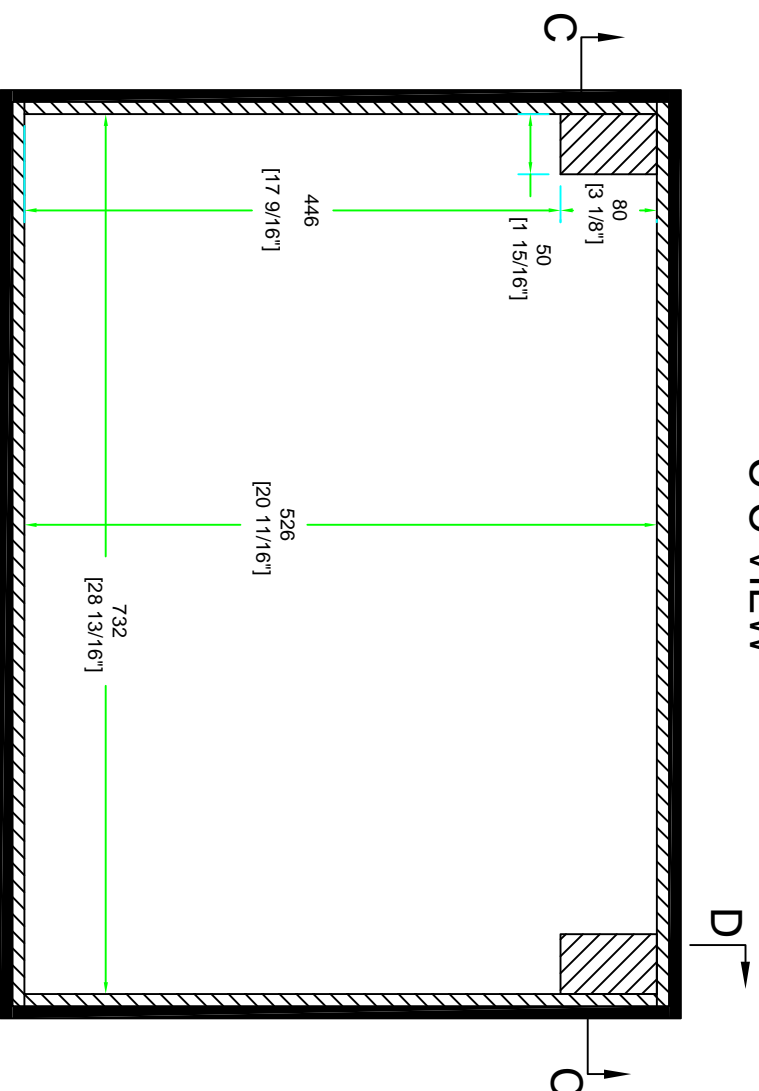

A-A VIEW

with 10mm eva

TOP VIEW OF COVER

B-B VIEW

SKU: RRDNNMCX8000	BY:		
UPC: NA	ROAD READY CASES		
APPROVAL SIGNATURE:	DATE:		
DRAWING DATE: 06 / 06 / 2016	SCALE: 1:6	DRAWING NUMBER: 2/3	REVISION: N/A

RRDNMCGX8000

with 40mm foam and carpet in bottom
10mm eva in 4 sides

SKU: RRDNMCGX8000	BY: ROAD READY CASES
UPC: NA	DATE:
APPROVAL SIGNATURE:	DRAWING NUMBER: 3/3
DRAWING DATE: 06 / 06 / 2016	SCALE: 1:6
	REVISION: NA