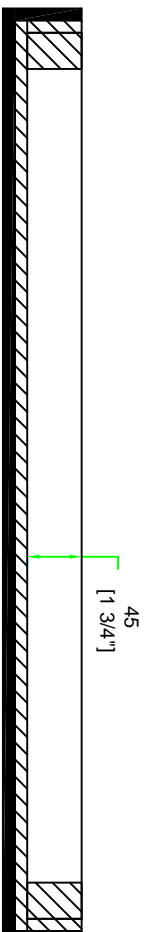

RRDNMCX8000

FRONT VIEW

LEFT VIEW

BACK VIEW

RIGHT VIEW

SKU: RRDNMCX8000

UPC: NA

APPROVAL SIGNATURE: _____

DRAWING DATE: 06 / 06 / 2016

SCALE: 1:6

BY: _____

ROAD READY CASES

DRAWING NUMBER: _____

REVISION: _____

DATE: _____

RRDNNMCX8000

A-A VIEW

with 10mm eva

TOP VIEW OF COVER

B-B VIEW

SKU: RRDNNMCX8000	BY:		
UPC: NA	ROAD READY CASES		
APPROVAL SIGNATURE:	DATE:		
DRAWING DATE: 06 / 06 / 2016	SCALE: 1:6	DRAWING NUMBER: 2/3	REVISION: N/A

RRDNMCGX8000

with 40mm foam and carpet in bottom
10mm eva in 4 sides

SKU: RRDNMCGX8000	BY: ROAD READY CASES
UPC: NA	DATE:
APPROVAL SIGNATURE:	DRAWING NUMBER: 3/3
DRAWING DATE: 06 / 06 / 2016	SCALE: 1:6
	REVISION: NA