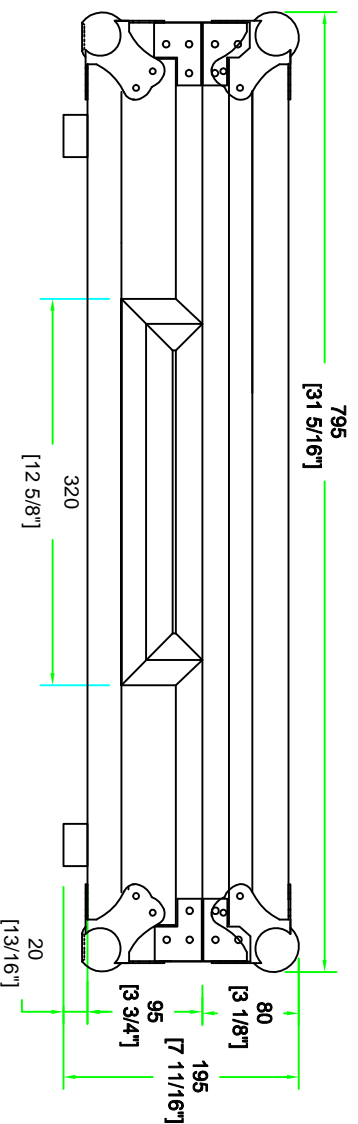

RRDNMCX8000

FRONT VIEW

LEFT VIEW

BACK VIEW

RIGHT VIEW

SKU: RRDNMCX8000

UPC: NA

APPROVAL SIGNATURE: _____

DRAWING DATE: 06 / 06 / 2016

SCALE: 1:6

BY: _____

ROAD READY CASES

DRAWING NUMBER: _____

REVISION: _____

DATE: _____

RRDNNMCX8000

A-A VIEW

with 10mm eva

TOP VIEW OF COVER

B-B VIEW

SKU: RRDNNMCX8000	BY:		
UPC: NA	ROAD READY CASES		
APPROVAL SIGNATURE:	DATE:		
DRAWING DATE: 06 / 06 / 2016	SCALE: 1:6	DRAWING NUMBER: 2/3	REVISION: N/A

RRDNMCGX8000

with 40mm foam and carpet in bottom
10mm eva in 4 sides

SKU: RRDNMCGX8000	BY: ROAD READY CASES
UPC: NA	DATE:
APPROVAL SIGNATURE:	DRAWING NUMBER: 3/3
DRAWING DATE: 06 / 06 / 2016	SCALE: 1:6
	REVISION: NA