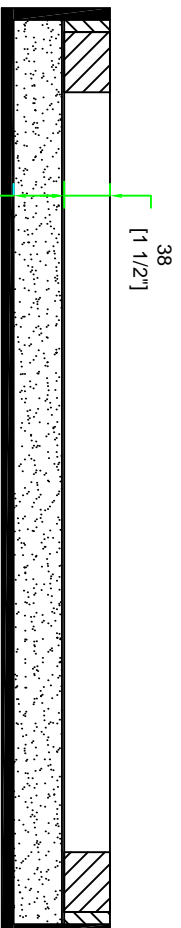

RRDNMCX8000

FRONT VIEW

LEFT VIEW

BACK VIEW

RIGHT VIEW

SKU: RRDNMCX8000

UPC: NA

APPROVAL SIGNATURE: _____

DRAWING DATE: 06 / 06 / 2016

SCALE: 1:6

BY: _____

ROAD READY CASES

DRAWING NUMBER: _____

REVISION: _____

DATE: _____

RRDNNMCX8000

A-A VIEW

with 10mm eva

TOP VIEW OF COVER

B-B VIEW

SKU: RRDNNMCX8000	BY:		
UPC: NA	ROAD READY CASES		
APPROVAL SIGNATURE:	DATE:		
DRAWING DATE: 06 / 06 / 2016	SCALE: 1:6	DRAWING NUMBER: 2/3	REVISION: N/A

RRDNMCGX8000

with 40mm foam and carpet in bottom
10mm eva in 4 sides

SKU: RRDNMCGX8000	BY: ROAD READY CASES
UPC: NA	DATE:
APPROVAL SIGNATURE:	DRAWING NUMBER: 3/3
DRAWING DATE: 06 / 06 / 2016	SCALE: 1:6
	REVISION: NA