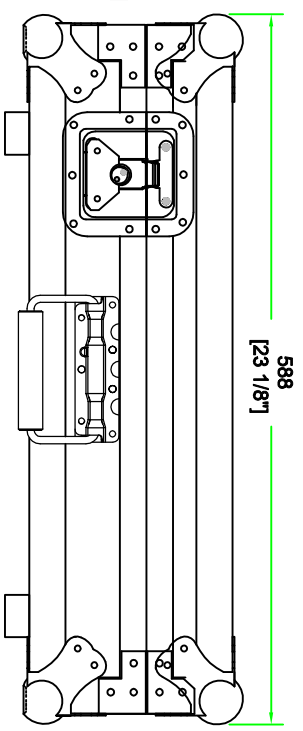

RRDNMCX8000

FRONT VIEW

LEFT VIEW

BACK VIEW

RIGHT VIEW

SKU: RRDNMCX8000

UPC: NA

APPROVAL SIGNATURE: _____

DRAWING DATE: 06 / 06 / 2016

SCALE: 1:6

BY: _____

ROAD READY CASES

DRAWING NUMBER: _____

REVISION: _____

DATE: _____

RRDNNMCX8000

A-A VIEW

with 10mm eva

TOP VIEW OF COVER

B-B VIEW

SKU: RRDNNMCX8000	BY:		
UPC: NA	ROAD READY CASES		
APPROVAL SIGNATURE:	DATE:		
DRAWING DATE: 06 / 06 / 2016	SCALE: 1:6	DRAWING NUMBER: 2/3	REVISION: N/A

RRDNMCGX8000

with 40mm foam and carpet in bottom
10mm eva in 4 sides

SKU: RRDNMCGX8000	BY: ROAD READY CASES
UPC: NA	DATE:
APPROVAL SIGNATURE:	DRAWING NUMBER: 3/3
DRAWING DATE: 06 / 06 / 2016	SCALE: 1:6
	REVISION: NA