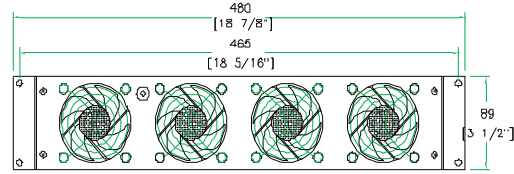

COOL RACK PANEL W/ 4 FANS

RRF4

FRONT VIEW