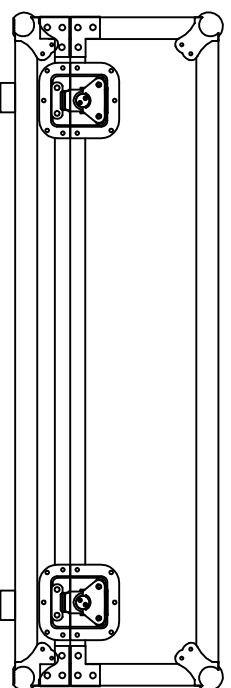

# CCQU32W

FRONT VIEW

LEFT VIEW

low profile wheels

BACK VIEW

RIGHT VIEW

TOP VIEW

CROSS-SECTION VIEW

SKU: **CCQU32W**

UPC: NA

APPROVAL SIGNATURE:

DATE:

BY: **ROAD READY CASES**

DRAWING DATE:

07 / 12 / 2014

SCALE:

1:10

DRAWING NUMBER:

1/2

REVISIONS:

NA

# CCQU32W

SKU: <b>CCQU32W</b>		BY: <b>ROAD READY CASES</b>	
UPC: NA		DATE: / /	
APPROVAL SIGNATURE: _____			
DRAWING DATE: 07 / 12 / 2014	SCALE: 1:10	DRAWING NUMBER: 2/2	REVISIONS: NA