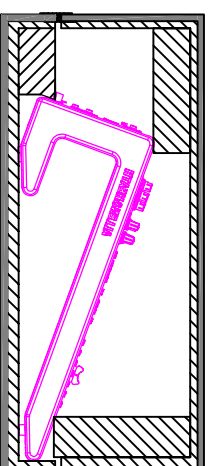

# CCQU32W

FRONT VIEW

LEFT VIEW

low profile wheels

BACK VIEW

RIGHT VIEW

TOP VIEW

CROSS-SECTION VIEW

SKU: **CCQU32W**

UPC: NA

APPROVAL SIGNATURE:

DATE:

BY: **ROAD READY CASES**

DRAWING DATE:

07 / 12 / 2014

SCALE:

1:10

DRAWING NUMBER:

1/2

REVISIONS:

NA

# CCQU32W

SKU: <b>CCQU32W</b>		BY: <b>ROAD READY CASES</b>	
UPC: NA		DATE: / /	
APPROVAL SIGNATURE: _____			
DRAWING DATE: 07 / 12 / 2014	SCALE: 1:10	DRAWING NUMBER: 2/2	REVISIONS: NA