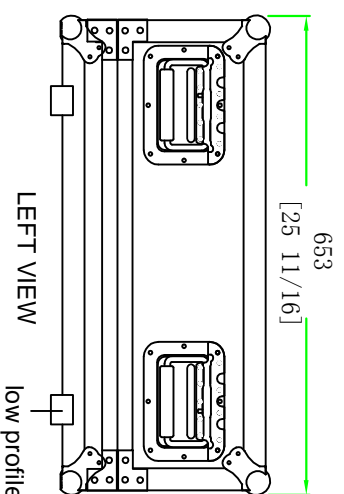

# CCQU32W

FRONT VIEW

LEFT VIEW

low profile wheels

BACK VIEW

RIGHT VIEW

TOP VIEW

CROSS-SECTION VIEW

SKU: **CCQU32W**

UPC: NA

APPROVAL SIGNATURE:

DATE:

BY: **ROAD READY CASES**

DRAWING DATE:

07 / 12 / 2014

SCALE:

1:10

DRAWING NUMBER:

1/2

REVISIONS:

NA

# CCQU32W

SKU: <b>CCQU32W</b>		BY: <b>ROAD READY CASES</b>	
UPC: NA		DATE: / /	
APPROVAL SIGNATURE: _____			
DRAWING DATE: 07 / 12 / 2014	SCALE: 1:10	DRAWING NUMBER: 2/2	REVISIONS: NA