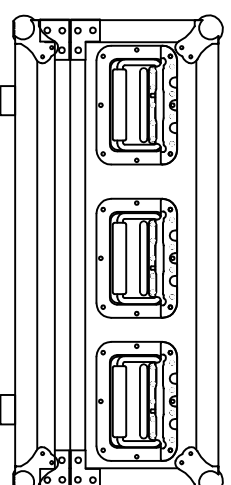

# CCQU32W

FRONT VIEW

LEFT VIEW

low profile wheels

BACK VIEW

RIGHT VIEW

TOP VIEW

CROSS-SECTION VIEW

SKU: **CCQU32W**

UPC: NA

APPROVAL SIGNATURE:

DATE:

BY: **ROAD READY CASES**

DRAWING DATE:

07 / 12 / 2014

SCALE:

1:10

DRAWING NUMBER:

1/2

REVISIONS:

NA

# CCQU32W

SKU: <b>CCQU32W</b>		BY: <b>ROAD READY CASES</b>	
UPC: NA		DATE: / /	
APPROVAL SIGNATURE: _____			
DRAWING DATE: 07 / 12 / 2014	SCALE: 1:10	DRAWING NUMBER: 2/2	REVISIONS: NA