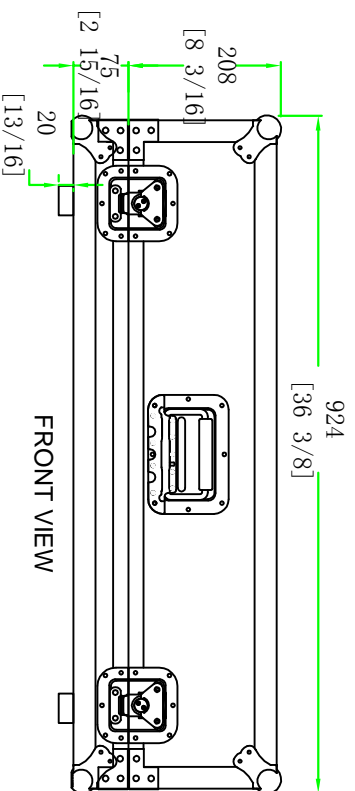

# CCQU32W

FRONT VIEW

LEFT VIEW

low profile wheels

BACK VIEW

RIGHT VIEW

TOP VIEW

CROSS-SECTION VIEW

SKU: **CCQU32W**

UPC: NA

APPROVAL SIGNATURE:

DATE:

BY: **ROAD READY CASES**

DRAWING DATE:

07 / 12 / 2014

SCALE:

1:10

DRAWING NUMBER:

1/2

REVISIONS:

NA

# CCQU32W

SKU: <b>CCQU32W</b>		BY: <b>ROAD READY CASES</b>	
UPC: NA		DATE: / /	
APPROVAL SIGNATURE: _____			
DRAWING DATE: 07 / 12 / 2014	SCALE: 1:10	DRAWING NUMBER: 2/2	REVISIONS: NA