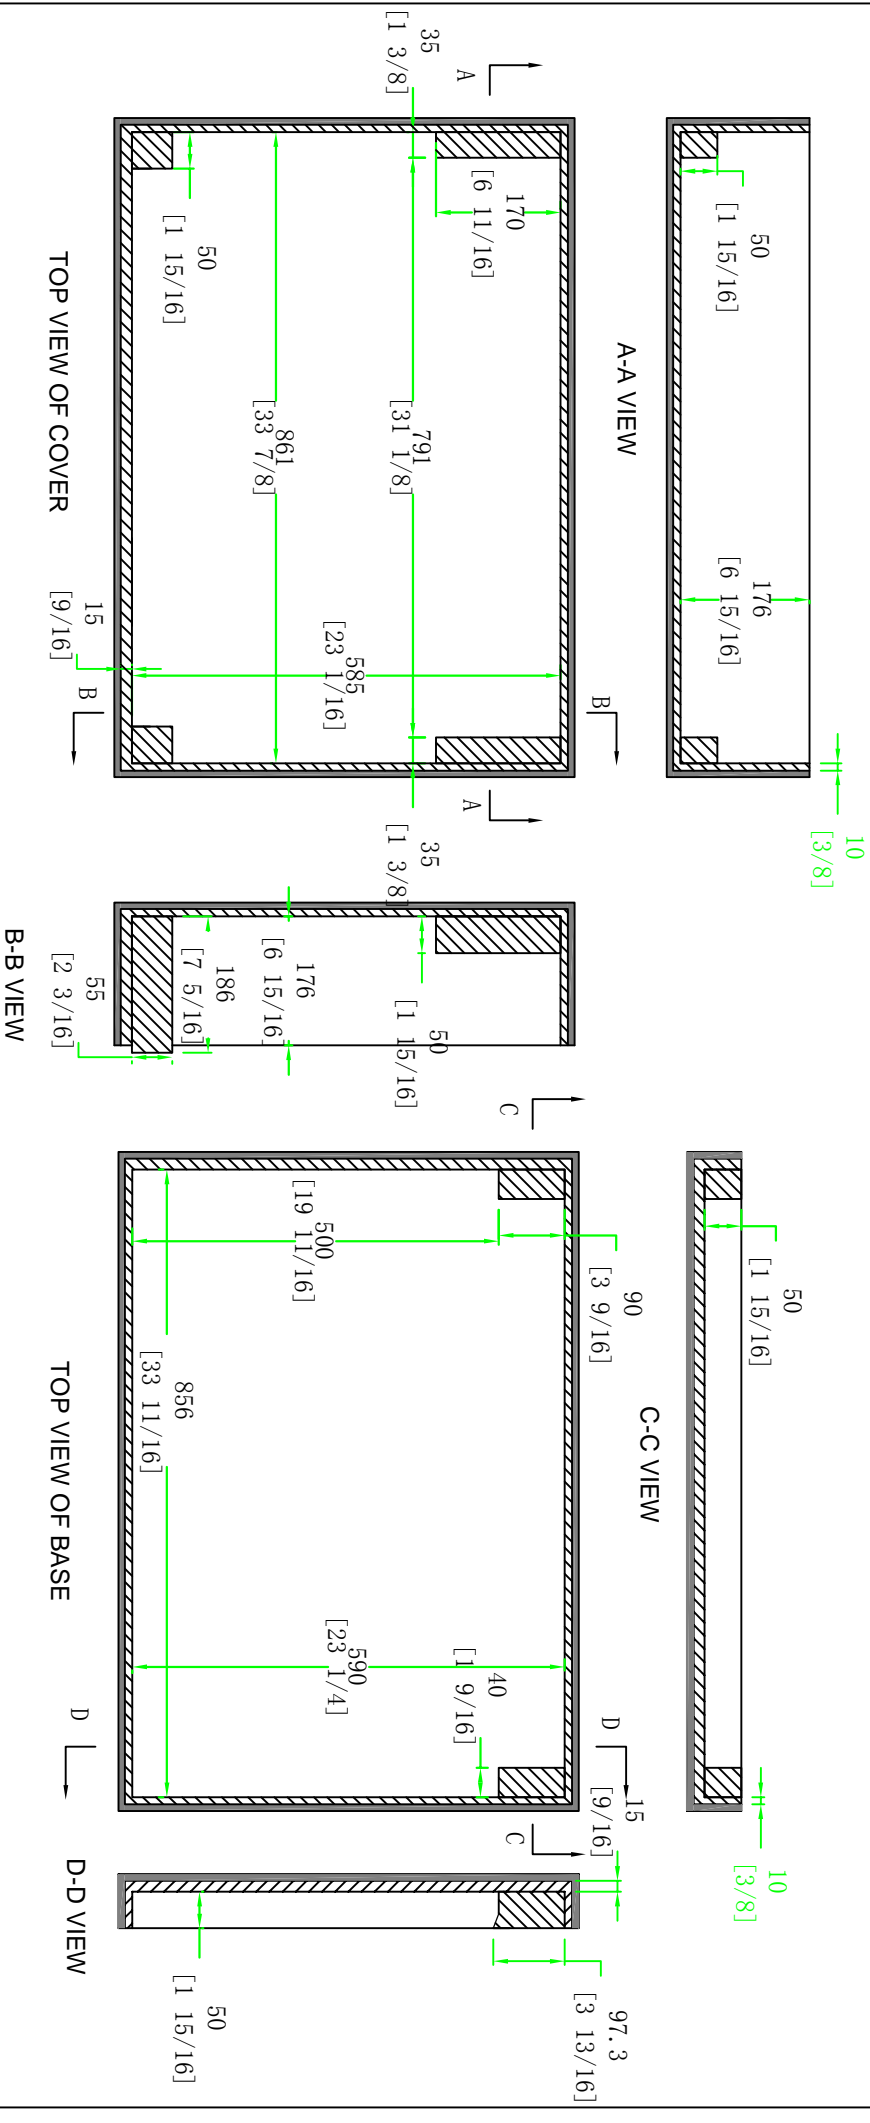

# CCQU32W

FRONT VIEW

LEFT VIEW

low profile wheels

BACK VIEW

RIGHT VIEW

TOP VIEW

CROSS-SECTION VIEW

SKU: **CCQU32W**

UPC: NA

APPROVAL SIGNATURE:

DATE:

BY: **ROAD READY CASES**

DRAWING DATE:

07 / 12 / 2014

SCALE:

1:10

DRAWING NUMBER:

1/2

REVISIONS:

NA

# CCQU32W

SKU: <b>CCQU32W</b>		BY: <b>ROAD READY CASES</b>	
UPC: NA		DATE: / /	
APPROVAL SIGNATURE: _____			
DRAWING DATE: 07 / 12 / 2014	SCALE: 1:10	DRAWING NUMBER: 2/2	REVISIONS: NA