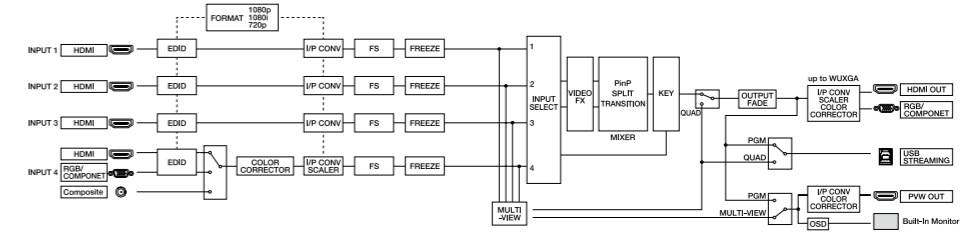

All-in-one HD AV mixer with built-in USB 3.0 for web streaming and recording

- All-in-one portable production solution
- Easy to use with dedicated hardware controls and audio faders and integrated touch screen preview monitor
- 6 input, 4-channel video switcher
- Supports HDMI, RGB/Component, and Composite Video Inputs Up to 1080p
- Input 4's scaler now supports a wider range of video and VESA resolutions
- Built-in Scaler via CH4
- 18-channel digital audio mixer with XLR, TRS, and RCA jacks along with audio from HDMI inputs
- Embedding and de-embedding of audio with delay settings
- Auto mixing and Echo Canceling function
- Composition effects including DSK, picture-in-picture etc.
- Capturing a still image from Input Video on channel 4
- Built-in touch quad-input multi-viewer with audio metering
- External Multi-View Output through HDMI
- HDCP Support
- USB3.0 Video/Audio Output up to 1080/30p (uncompressed) and Audio Loopback feature
- Software control using VR-4HD RCS application for Mac and PC and remote control via USB connection
- Sending a still image to the VR-4HD by VR-4HD RCS
- Tally, GPIO connections

BLOCK DIAGRAM

VIDEO

AUDIO

Easy Operation for Pro Results

The VR-4HD features professional quality broadcast controls and switches ensuring more accurate and faster operation than interfaces based on a computer style mouse and keyboard. The ability to simultaneously switch video with the push of a button and adjust audio with the push of a fader is invaluable and puts all of the essential features at the operator's fingertips.