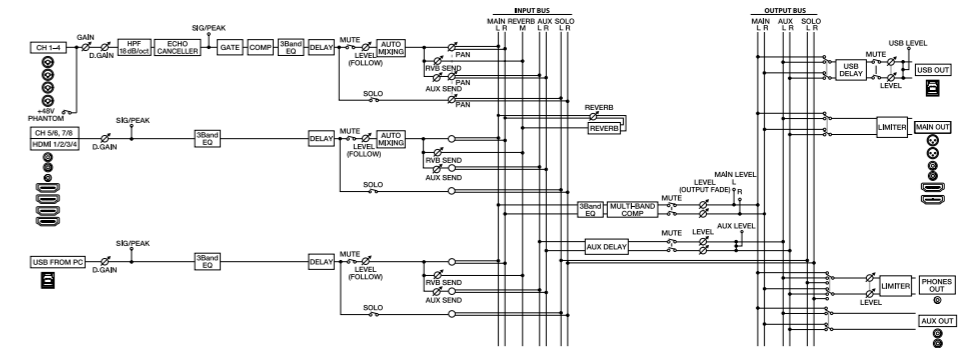

All-in-one HD AV mixer with built-in USB 3.0 for web streaming and recording

- All-in-one portable production solution
- Easy to use with dedicated hardware controls and audio faders and integrated touch screen preview monitor
- 6 input, 4-channel video switcher
- Supports HDMI, RGB/Component, and Composite Video Inputs Up to 1080p
- Input 4's scaler now supports a wider range of video and VESA resolutions
- Built-in Scaler via CH4
- 18-channel digital audio mixer with XLR, TRS, and RCA jacks along with audio from HDMI inputs
- Embedding and de-embedding of audio with delay settings
- Auto mixing and Echo Canceling function
- Composition effects including DSK, picture-in-picture etc.
- Capturing a still image from Input Video on channel 4
- Built-in touch quad-input multi-viewer with audio metering
- External Multi-View Output through HDMI
- HDCP Support
- USB3.0 Video/Audio Output up to 1080/30p (uncompressed) and Audio Loopback feature
- Software control using VR-4HD RCS application for Mac and PC and remote control via USB connection
- Sending a still image to the VR-4HD by VR-4HD RCS
- Tally, GPIO connections

BLOCK DIAGRAM

VIDEO

AUDIO

Easy Operation for Pro Results

The VR-4HD features professional quality broadcast controls and switches ensuring more accurate and faster operation than interfaces based on a computer style mouse and keyboard. The ability to simultaneously switch video with the push of a button and adjust audio with the push of a fader is invaluable and puts all of the essential features at the operator's fingertips.