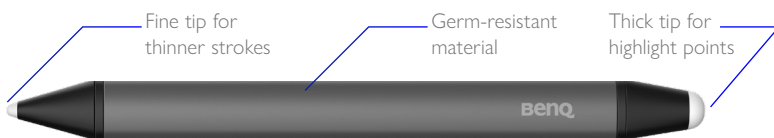

INPUT AND OUTPUT TERMINALS

FRONT I/O

KEYPAD BUTTON

DOWN I/O

SIDE I/O

DIMENSIONS (MM)

STYLUS

The RM03 Series comes with a pair of BenQ's germ-resistant pens that allow you to write in different colours at the same time.