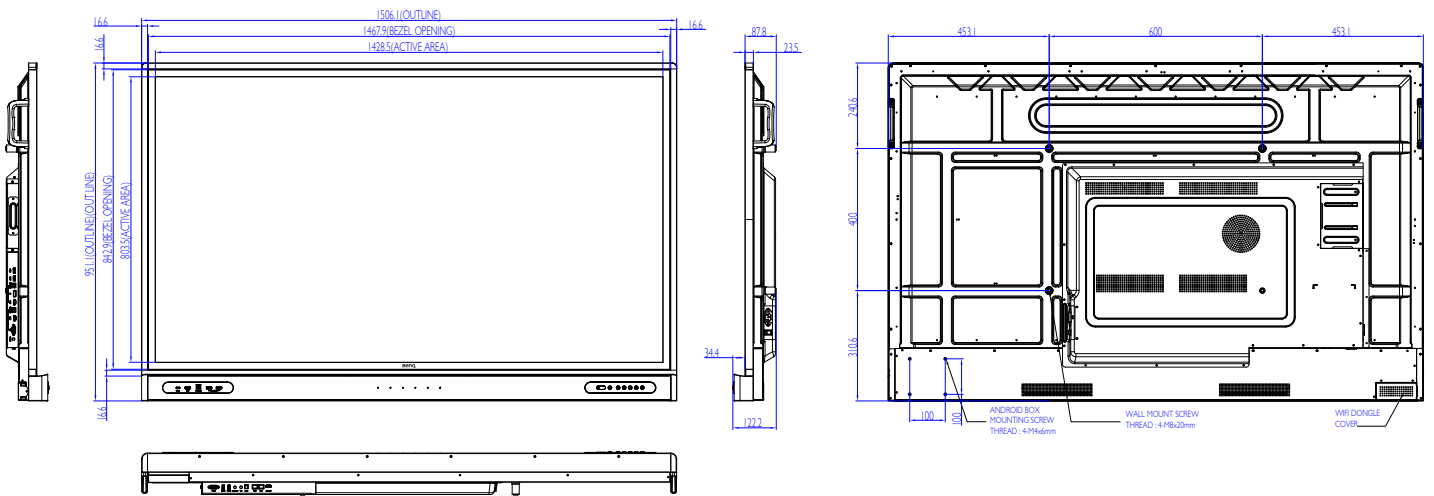

INPUT AND OUTPUT TERMINALS

FRONT I/O

KEYPAD BUTTON

DOWN I/O

SIDE I/O

DIMENSIONS (MM)

STYLUS

The RM03 Series comes with a pair of BenQ's germ-resistant pens that allow you to write in different colours at the same time.