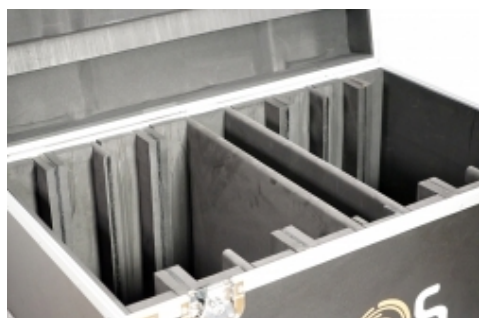

Visit product page

ICON FLIGHT CASE

L006145

Flight case with wheels for 8 pcs Icon Led panels 50x50 cm

PHOTOS

www.fos-lighting.eu