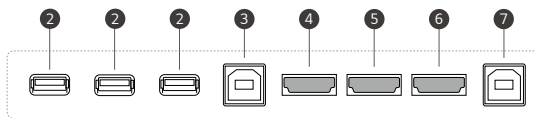

## DIMENSION

(unit: mm)

86"

75"

65"

## CONNECTIVITY

Front

Side

Bottom

- ① USB 2.0
- ② USB 3.0
- ③ TOUCH OUT 1
- ④ HDMI IN 1
- ⑤ HDMI IN 2
- ⑥ HDMI IN 3
- ⑦ TOUCH OUT 2
- ⑧ TOUCH IN
- ⑨ AUDIO IN
- ⑩ SPDIF
- ⑪ RS-232C IN
- ⑫ AUDIO OUT
- ⑬ LAN