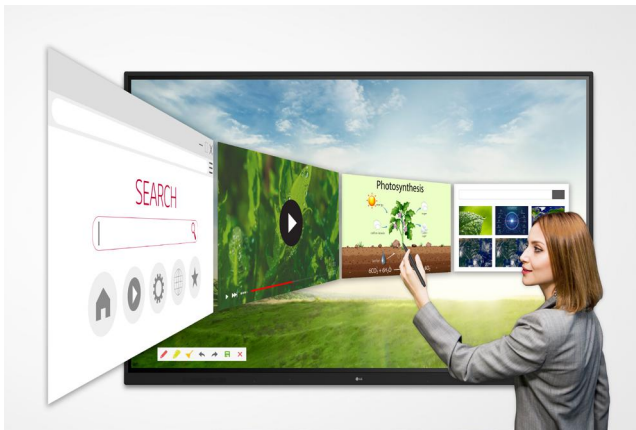

USER FRIENDLY EXPERIENCE

Web Browser

The TR3DJ series supports an embedded Android web browser, so you can search the web easily and quickly, without connecting to an external tablet or computer.