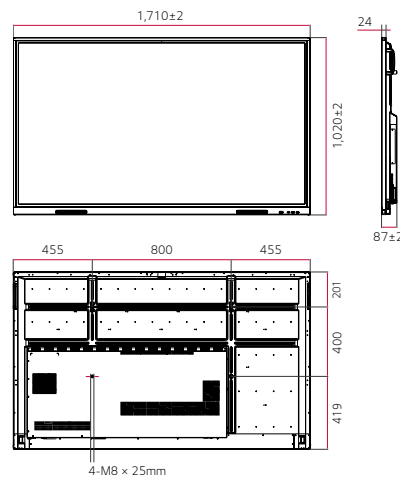

# PRODUCT INFORMATION

\* 86 inch

## TR3DJ Series

Display	Inch	86" / 75" / 65"
	Native Resolution	3,840 × 2,160 (UHD)
	Gap Between Cover Glass and Open Cell	< 1 mm
	Brightness (w/o Glass)	(Typ.) 390 / 390 / 390 nit
Touch	Multi Touch Point	Max. 20 Points
Connectivity	Input	HDMI (3), USB 3.0 (3), USB 2.0 (3), RGB (1), Audio (1), RS-232C (1), RJ45 (1)
	Output	Audio (1), Touch USB (2)

## DIMENSION

(unit: mm)

86"

75"

65"