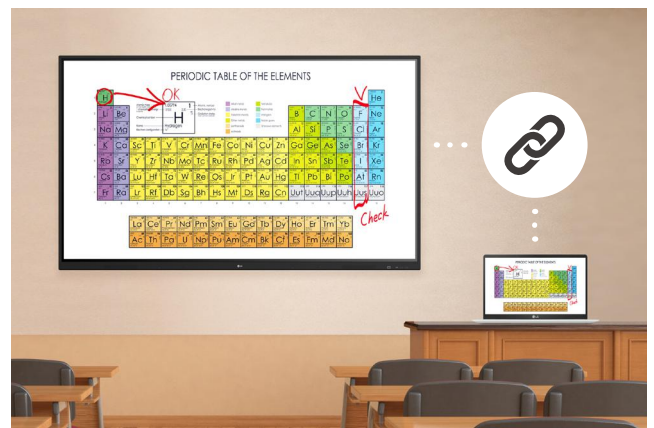

Easy Writing Experience

The TR3DJ series allows you to write and annotate on sources, so your writing experience can be easy and satisfying.