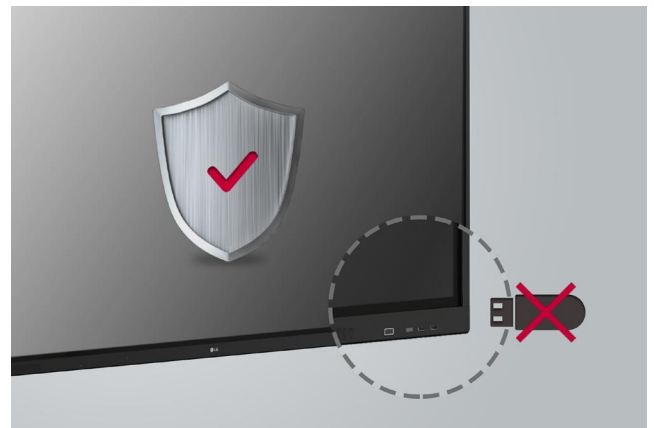

USB Block

USB Block Mode is a security measure that helps prevent data from being copied to unauthorized devices, which is essential for being used in spaces where security is critical.