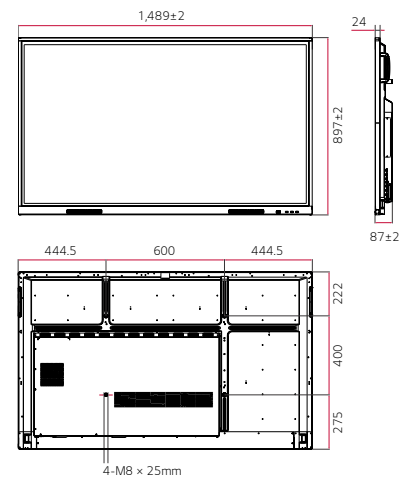

# PRODUCT INFORMATION

\* 86 inch

## TR3DJ Series

Display	Inch	86" / 75" / 65"
	Native Resolution	3,840 × 2,160 (UHD)
	Gap Between Cover Glass and Open Cell	< 1 mm
	Brightness (w/o Glass)	(Typ.) 390 / 390 / 390 nit
Touch	Multi Touch Point	Max. 20 Points
Connectivity	Input	HDMI (3), USB 3.0 (3), USB 2.0 (3), RGB (1), Audio (1), RS-232C (1), RJ45 (1)
	Output	Audio (1), Touch USB (2)

## DIMENSION

(unit: mm)

86"

75"

65"

## CONNECTIVITY

Front

Side

Bottom

- ① USB 2.0
- ② USB 3.0
- ③ TOUCH OUT 1
- ④ HDMI IN 1
- ⑤ HDMI IN 2
- ⑥ HDMI IN 3
- ⑦ TOUCH OUT 2
- ⑧ TOUCH IN
- ⑨ AUDIO IN
- ⑩ SPDIF
- ⑪ RS-232C IN
- ⑫ AUDIO OUT
- ⑬ LAN