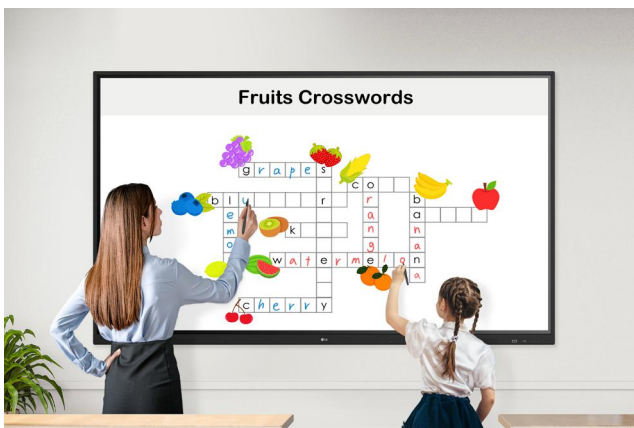

Dual Pen & Dual Color

The stylus pen comes in two different colors and with two different tip sizes of 3mm and 8mm. The dual pens enable users to write or draw simultaneously.