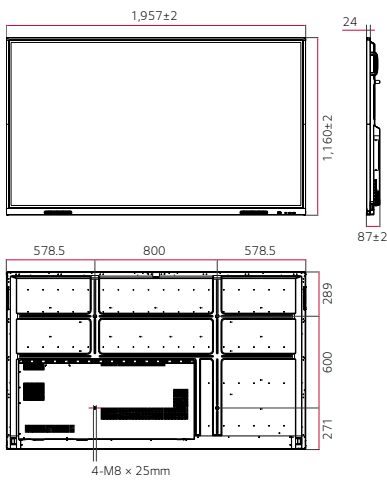

# PRODUCT INFORMATION

\* 86 inch

## TR3DJ Series

Display	Inch	86" / 75" / 65"
	Native Resolution	3,840 × 2,160 (UHD)
	Gap Between Cover Glass and Open Cell	< 1 mm
	Brightness (w/o Glass)	(Typ.) 390 / 390 / 390 nit
Touch	Multi Touch Point	Max. 20 Points
Connectivity	Input	HDMI (3), USB 3.0 (3), USB 2.0 (3), RGB (1), Audio (1), RS-232C (1), RJ45 (1)
	Output	Audio (1), Touch USB (2)

## DIMENSION

(unit: mm)

86"

75"

65"