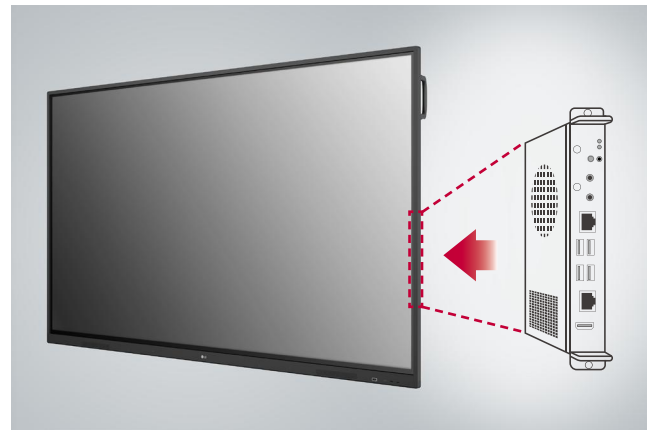

Built-in OPS Slot

The TR3DJ series supports OPS slots, allowing you to easily and conveniently mount an OPS device at the back of the digital board without the hassle of connecting to an external desktop, offering you more expanded functions.

* OPS : Open Pluggable Specification