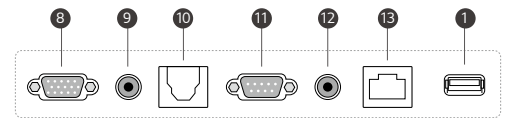

## CONNECTIVITY

Front

Side

Bottom

- ① USB 2.0
- ② USB 3.0
- ③ TOUCH OUT 1
- ④ HDMI IN 1
- ⑤ HDMI IN 2
- ⑥ HDMI IN 3
- ⑦ TOUCH OUT 2
- ⑧ TOUCH IN
- ⑨ AUDIO IN
- ⑩ SPDIF
- ⑪ RS-232C IN
- ⑫ AUDIO OUT
- ⑬ LAN