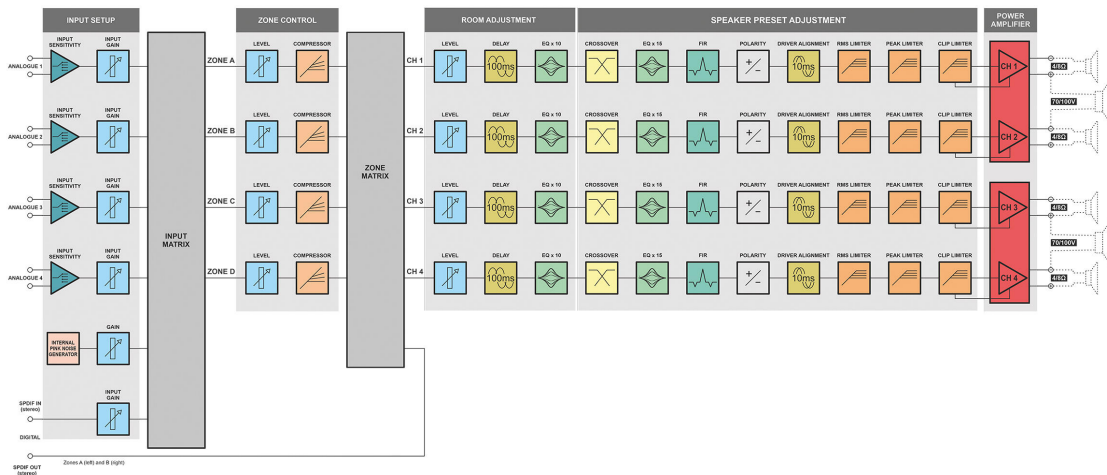

NAC-AD500

€ 1.073,54

4X125W MATRIX AMPLIFIER MET DSP

- Frequency Response: 20Hz - 20kHz (+0 / -0.25dB)
- Amplifier Technology: UMAC Class D - Full Bandwidth PWM Modulator With Ultra-Low Distortion
- Number of Amplifier Channels: 4 Channels Low Impedance (LoZ) / 2 Channels High Impedance (HiZ)
- Amplifier Power - Stereo 8Ω: 4 x 125W
- Amplifier Power - Stereo 4Ω: 4 x 125W
- Amplifier Power - 100V: 2 x 250W
- Speaker Output: 4Ω - 16Ω | 70V | 100V
- Zones Output: 4-Zones Output
- DSP Technology: Ultimate DSP with Wi-Fi and Ethernet Connection
- DSP Presets: Allows to Store and Load Individual Presets as well as Preset Libraries
- Audio Signal Inputs: 4 x Analog Unbalanced Inputs | 4 x Analog Balanced Inputs | Stereo S/PDIF
- Audio Signal Outputs: Stereo S/PDIF
- Comes with an integrated web interface for extensive DSP control