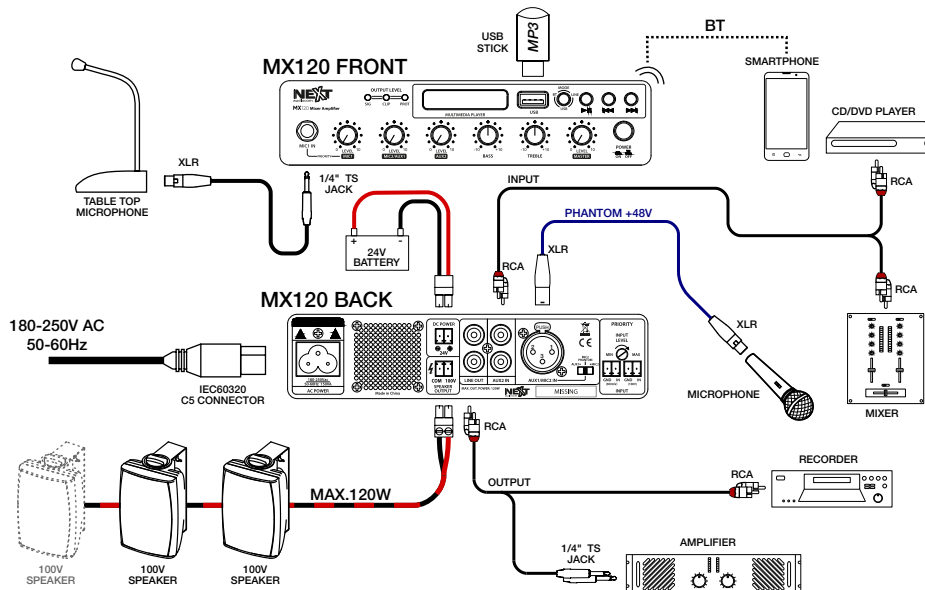

NAC-MX120

€ 295,00

MIXER AMPLIFIER WITH BLUETOOTH, 120W

- Frequency Response (-6dB): 80Hz - 16kHz
- Amplifier Technology: D Class Amplifier
- Amplifier Power: 120W
- Speaker Output: 100V
- THD+N: <0.5%
- SNR (Signal to Noise Ratio): Mic: >74dB | Line-in: >80dB
- Input Sensitivity: Mic: 60mV (±15mV) | Line-in : 300mV(±20mV)
- Mixer: 3 Channels
- Wireless Connection System: BT v5.0
- Wireless Range: 10m (32.8ft)
- Audio Signal Inputs: BT | Microphone | CD Player | USB
- Input Connectors: 1 x Stereo RCA | 1 x MIC (TS) | 1 x MIC or AUX (XLR) | 1 x Line-in (Phoenix Connector) | 1 x 100V IN (Phoenix Connector) | 1 x USB A Type
- Audio Signal Outputs: Line Audio (RCA)

€ 737,80

6-ZONE MIXER AMPLIFIER, 350W, USB/SDCARD READER AND FM TUNER

- Frequency Response (-6dB): 80Hz - 16kHz
- Amplifier Technology: AB Class Amplifier
- Amplifier Power: 350W
- Speaker Output: 100V | 4Ω - 16Ω
- THD+N: <1%
- SNR (Signal to Noise Ratio): Mic: >71dB | Line-in: >85dB
- Input Sensitivity: Mic: 3mV (±0.5mV) | Line-in : 300mV(±50mV)
- Mixer: 7 Channels
- Audio Signal Inputs: Microphone | CD Player | USB | SD Card | FM Radio | BT
- Input Connectors: 3 x Stereo RCA | 4 x MIC (TS) | USB | SD Card Slot | FM Antenna (75Ω)
- Audio Signal Outputs: Line Audio (RCA)
- Speakers Output Connectors: Low Impedance: Binding Posts | 100V: Screw Connector
- Fittings: 2U 19" Rack