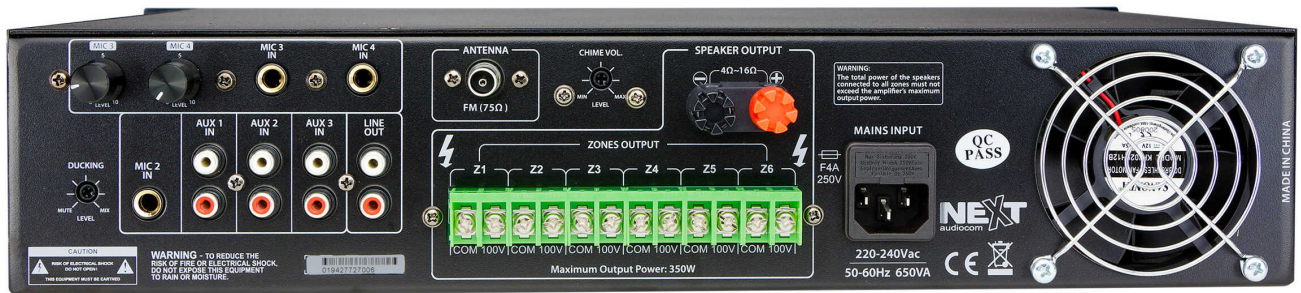

NAC-MX120

€ 295,00

MIXER AMPLIFIER WITH BLUETOOTH, 120W

- Frequency Response (-6dB): 80Hz - 16kHz
- Amplifier Technology: D Class Amplifier
- Amplifier Power: 120W
- Speaker Output: 100V
- THD+N: <0.5%
- SNR (Signal to Noise Ratio): Mic: >74dB | Line-in: >80dB
- Input Sensitivity: Mic: 60mV (±15mV) | Line-in : 300mV(±20mV)
- Mixer: 3 Channels
- Wireless Connection System: BT v5.0
- Wireless Range: 10m (32.8ft)
- Audio Signal Inputs: BT | Microphone | CD Player | USB
- Input Connectors: 1 x Stereo RCA | 1 x MIC (TS) | 1 x MIC or AUX (XLR) | 1 x Line-in (Phoenix Connector) | 1 x 100V IN (Phoenix Connector) | 1 x USB A Type
- Audio Signal Outputs: Line Audio (RCA)

€ 737,80

6-ZONE MIXER AMPLIFIER, 350W, USB/SDCARD READER AND FM TUNER

- Frequency Response (-6dB): 80Hz - 16kHz
- Amplifier Technology: AB Class Amplifier
- Amplifier Power: 350W
- Speaker Output: 100V | 4Ω - 16Ω
- THD+N: <1%
- SNR (Signal to Noise Ratio): Mic: >71dB | Line-in: >85dB
- Input Sensitivity: Mic: 3mV (±0.5mV) | Line-in : 300mV(±50mV)
- Mixer: 7 Channels
- Audio Signal Inputs: Microphone | CD Player | USB | SD Card | FM Radio | BT
- Input Connectors: 3 x Stereo RCA | 4 x MIC (TS) | USB | SD Card Slot | FM Antenna (75Ω)
- Audio Signal Outputs: Line Audio (RCA)
- Speakers Output Connectors: Low Impedance: Binding Posts | 100V: Screw Connector
- Fittings: 2U 19" Rack