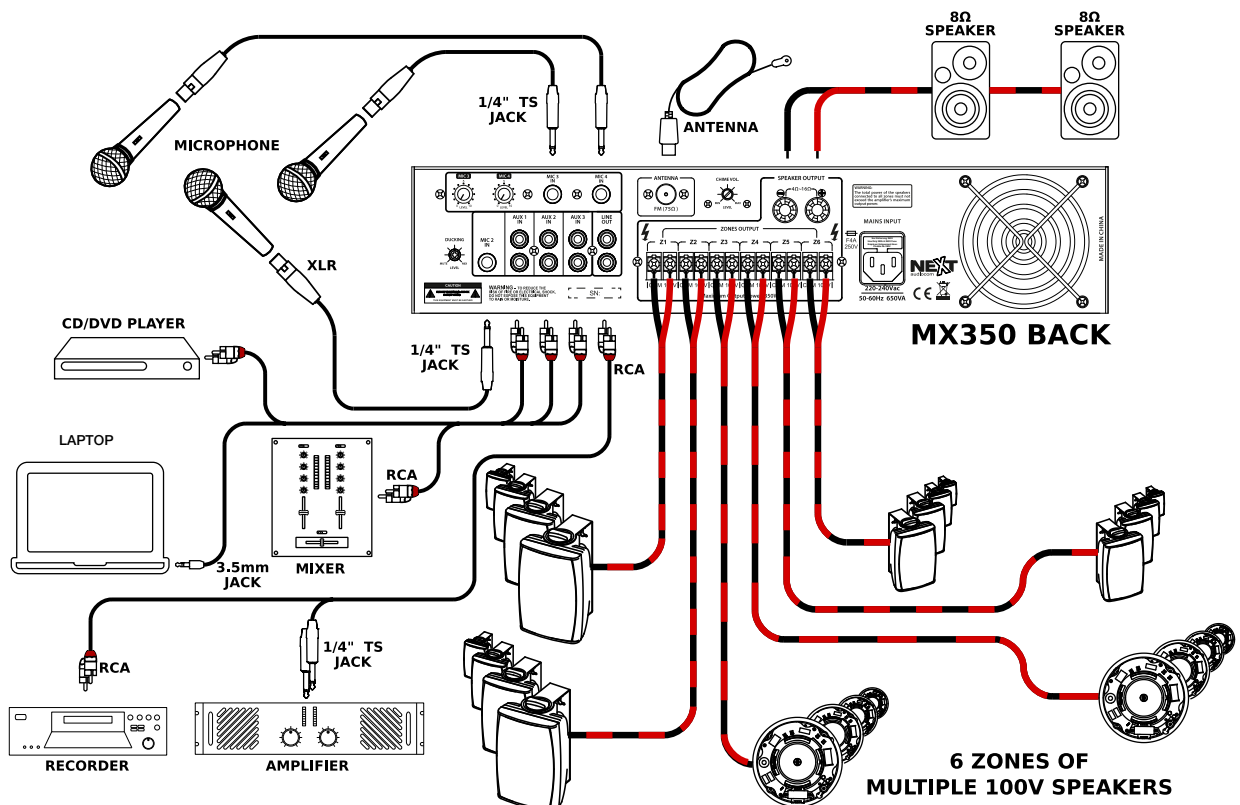

NAC-MX120

€ 295,00

MIXER AMPLIFIER WITH BLUETOOTH, 120W

- Frequency Response (-6dB): 80Hz - 16kHz
- Amplifier Technology: D Class Amplifier
- Amplifier Power: 120W
- Speaker Output: 100V
- THD+N: <0.5%
- SNR (Signal to Noise Ratio): Mic: >74dB | Line-in: >80dB
- Input Sensitivity: Mic: 60mV (±15mV) | Line-in : 300mV(±20mV)
- Mixer: 3 Channels
- Wireless Connection System: BT v5.0
- Wireless Range: 10m (32.8ft)
- Audio Signal Inputs: BT | Microphone | CD Player | USB
- Input Connectors: 1 x Stereo RCA | 1 x MIC (TS) | 1 x MIC or AUX (XLR) | 1 x Line-in (Phoenix Connector) | 1 x 100V IN (Phoenix Connector) | 1 x USB A Type
- Audio Signal Outputs: Line Audio (RCA)

€ 737,80

6-ZONE MIXER AMPLIFIER, 350W, USB/SDCARD READER AND FM TUNER

- Frequency Response (-6dB): 80Hz - 16kHz
- Amplifier Technology: AB Class Amplifier
- Amplifier Power: 350W
- Speaker Output: 100V | 4Ω - 16Ω
- THD+N: <1%
- SNR (Signal to Noise Ratio): Mic: >71dB | Line-in: >85dB
- Input Sensitivity: Mic: 3mV (±0.5mV) | Line-in : 300mV(±50mV)
- Mixer: 7 Channels
- Audio Signal Inputs: Microphone | CD Player | USB | SD Card | FM Radio | BT
- Input Connectors: 3 x Stereo RCA | 4 x MIC (TS) | USB | SD Card Slot | FM Antenna (75Ω)
- Audio Signal Outputs: Line Audio (RCA)
- Speakers Output Connectors: Low Impedance: Binding Posts | 100V: Screw Connector
- Fittings: 2U 19" Rack