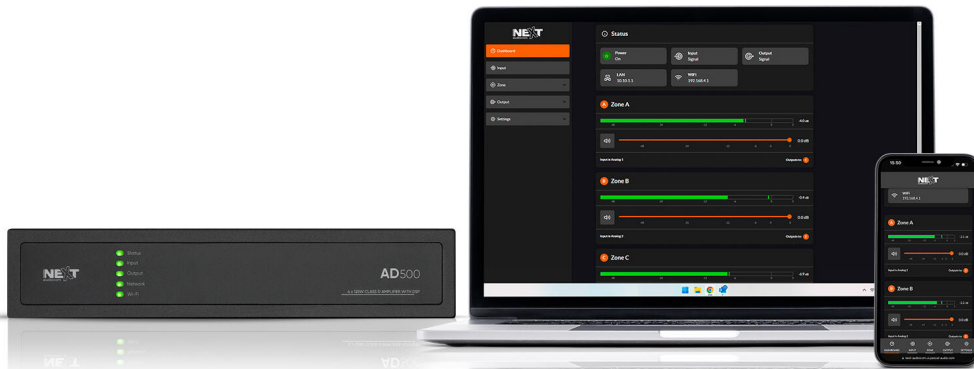

NAC-AD500

€ 1.073,54

4X125W MATRIX AMPLIFIER MET DSP

- Frequency Response: 20Hz - 20kHz (+0 / -0.25dB)
- Amplifier Technology: UMAC Class D - Full Bandwidth PWM Modulator With Ultra-Low Distortion
- Number of Amplifier Channels: 4 Channels Low Impedance (LoZ) / 2 Channels High Impedance (HiZ)
- Amplifier Power - Stereo 8Ω: 4 x 125W
- Amplifier Power - Stereo 4Ω: 4 x 125W
- Amplifier Power - 100V: 2 x 250W
- Speaker Output: 4Ω - 16Ω | 70V | 100V
- Zones Output: 4-Zones Output
- DSP Technology: Ultimate DSP with Wi-Fi and Ethernet Connection
- DSP Presets: Allows to Store and Load Individual Presets as well as Preset Libraries
- Audio Signal Inputs: 4 x Analog Unbalanced Inputs | 4 x Analog Balanced Inputs | Stereo S/PDIF
- Audio Signal Outputs: Stereo S/PDIF
- Comes with an integrated web interface for extensive DSP control