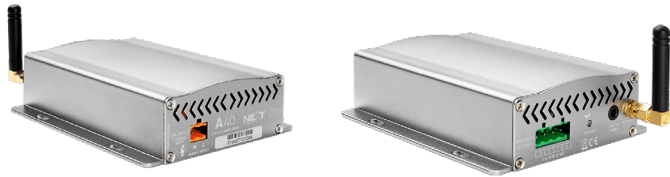

NAC-A40

€ 70,79

STEREO AMPLIFIER WITH BLUETOOTH, 40W

- Product Type: BT Class D Amplifier
- Frequency Response (-6dB): 20Hz - 20kHz
- Amplifier Power: 2 x 30W@8Ω
- Speaker Output: 8Ω - 16Ω
- THD+N: <0.1%
- Audio Signal Inputs: BT | Stereo Line-in