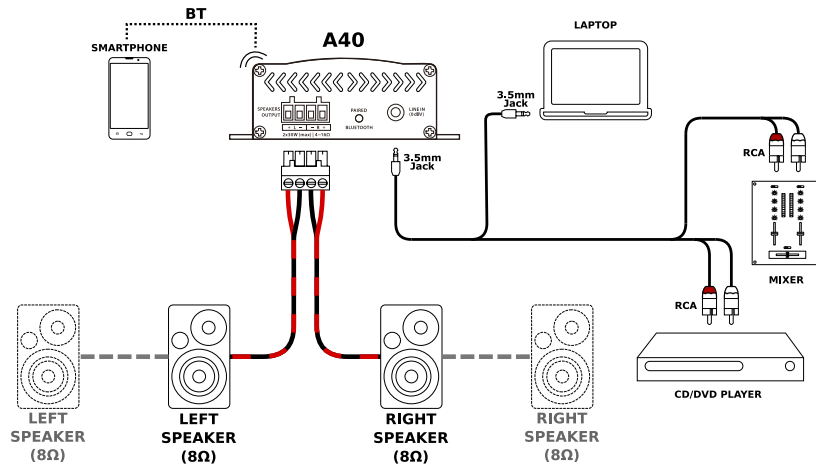

NAC-A40

€ 70,79

STEREO AMPLIFIER WITH BLUETOOTH, 40W

- Product Type: BT Class D Amplifier
- Frequency Response (-6dB): 20Hz - 20kHz
- Amplifier Power: 2 x 30W@8Ω
- Speaker Output: 8Ω - 16Ω
- THD+N: <0.1%
- Audio Signal Inputs: BT | Stereo Line-in