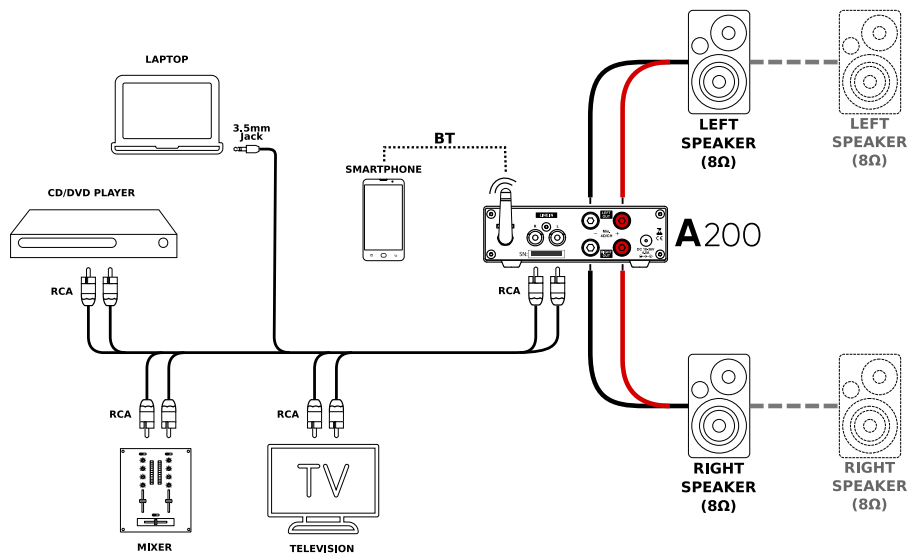

STEREO AMPLIFIER WITH BLUETOOTH, 40W

- Product Type: BT Class D Amplifier
- Frequency Response (-6dB): 20Hz - 20kHz
- Amplifier Power: 2 x 30W@8Ω
- Speaker Output: 8Ω - 16Ω
- THD+N: <0.1%
- Audio Signal Inputs: BT | Stereo Line-in