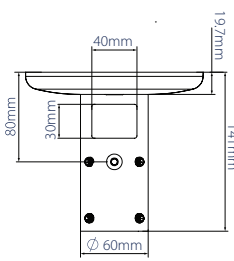

SPECIFICATION

Recommended screen size	up to 28"
Max load	23kg
VESA® compatibility	75 x 75 & 100 x 100
Tilt (ceiling mounted)	+90° / -15°
Tilt (desk / floor mounted)	+15° / -90°
Swivel	360°
Screen rotation	360°
Pole lengths available	0.25m, 0.5m, 1m, 1.5m & 2m*
Colour (poles / ceiling plate)	Black, White or Chrome
Colour (interface plate)	Black

CEILING PLATE - REAR VIEW

CEILING PLATE - TOP VIEW

INTERFACE PLATE - FRONT VIEW

ORDER REFERENCE

PLEASE NOTE, ALL PACKAGES CONTAINING POLE LENGTHS LONGER THAN 50CM WILL BE PACKED INTO 2 BOXES, DETAILS CAN BE FOUND BELOW.

COLOUR:	ORDER REF:	EAN CODE:	POLE LENGTH:	MC QTY:	IC QTY:	MC WEIGHT:	MC CUBE:
Black with Black Poles	BT7553-025/BB	5019318759147	0.25m	1	0	3.78kg	0.0294cbm
Black with Chrome Poles	BT7553-025/BC	5019318759154	0.25m	1	0	3.78kg	0.0294cbm
Black with Black Poles	BT7553-050/BB	5019318759161	0.5m	1	0	4.20kg	0.0294cbm
Black with Chrome Poles	BT7553-050/BC	5019318759178	0.5m	1	0	4.20g	0.0294cbm
Black with White Poles	BT7553-050/BW	5019318302244	0.5m	1	0	4.20g	0.0294cbm
Black with Black Poles	BT7553-100/BB	5019318759475	1m	1/1	0	3.27kg / 2kg	0.0294cbm / 0.0037cbm
Black with Chrome Poles	BT7553-100/BC	5019318759482	1m	1/1	0	3.27kg / 2kg	0.0294cbm / 0.0037cbm
Black with White Poles	BT7553-100/BW	5019318302251	1m	1/1	0	3.27kg / 2kg	0.0294cbm / 0.0037cbm
Black with Black Poles	BT7553-150/BB	5019318759499	1.5m	1/1	0	3.27kg / 2.48kg	0.0294cbm / 0.0055cbm
Black with Chrome Poles	BT7553-150/BC	5019318759505	1.5m	1/1	0	3.27kg / 2.48kg	0.0294cbm / 0.0055cbm
Black with White Poles	BT7553-150/BW	5019318302268	1.5m	1/1	0	3.27kg / 2.48kg	0.0294cbm / 0.0055cbm
Black with Black Poles	BT7553-200/BB	5019318759512	2m	1/1	0	3.27kg / 3.78kg	0.0294cbm / 0.0077cbm
Black with Chrome Poles	BT7553-200/BC	5019318759529	2m	1/1	0	3.27kg / 3.78kg	0.0294cbm / 0.0077cbm