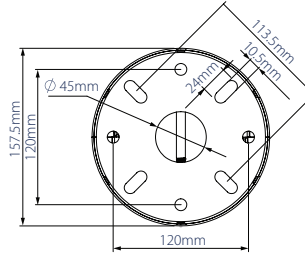

SPECIFICATION

Recommended screen size	up to 28"
Max load	23kg
VESA® compatibility	75 x 75 & 100 x 100
Tilt (ceiling mounted)	+90° / -15°
Tilt (desk / floor mounted)	+15° / -90°
Swivel	360°
Screen rotation	360°
Pole lengths available	0.25m, 0.5m, 1m, 1.5m & 2m*
Colour (poles / ceiling plate)	Black, White or Chrome
Colour (interface plate)	Black

CEILING PLATE - REAR VIEW

CEILING PLATE - TOP VIEW

INTERFACE PLATE - FRONT VIEW

ORDER REFERENCE

PLEASE NOTE, ALL PACKAGES CONTAINING POLE LENGTHS LONGER THAN 50CM WILL BE PACKED INTO 2 BOXES, DETAILS CAN BE FOUND BELOW.

COLOUR:	ORDER REF:	EAN CODE:	POLE LENGTH:	MC QTY:	IC QTY:	MC WEIGHT:	MC CUBE:
Black with Black Poles	BT7553-025/BB	5019318759147	0.25m	1	0	3.78kg	0.0294cbm
Black with Chrome Poles	BT7553-025/BC	5019318759154	0.25m	1	0	3.78kg	0.0294cbm
Black with Black Poles	BT7553-050/BB	5019318759161	0.5m	1	0	4.20kg	0.0294cbm
Black with Chrome Poles	BT7553-050/BC	5019318759178	0.5m	1	0	4.20g	0.0294cbm
Black with White Poles	BT7553-050/BW	5019318302244	0.5m	1	0	4.20g	0.0294cbm
Black with Black Poles	BT7553-100/BB	5019318759475	1m	1/1	0	3.27kg / 2kg	0.0294cbm / 0.0037cbm
Black with Chrome Poles	BT7553-100/BC	5019318759482	1m	1/1	0	3.27kg / 2kg	0.0294cbm / 0.0037cbm
Black with White Poles	BT7553-100/BW	5019318302251	1m	1/1	0	3.27kg / 2kg	0.0294cbm / 0.0037cbm
Black with Black Poles	BT7553-150/BB	5019318759499	1.5m	1/1	0	3.27kg / 2.48kg	0.0294cbm / 0.0055cbm
Black with Chrome Poles	BT7553-150/BC	5019318759505	1.5m	1/1	0	3.27kg / 2.48kg	0.0294cbm / 0.0055cbm
Black with White Poles	BT7553-150/BW	5019318302268	1.5m	1/1	0	3.27kg / 2.48kg	0.0294cbm / 0.0055cbm
Black with Black Poles	BT7553-200/BB	5019318759512	2m	1/1	0	3.27kg / 3.78kg	0.0294cbm / 0.0077cbm
Black with Chrome Poles	BT7553-200/BC	5019318759529	2m	1/1	0	3.27kg / 3.78kg	0.0294cbm / 0.0077cbm