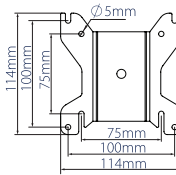

SPECIFICATION

Recommended screen size	up to 28"
Max load	23kg
VESA® compatibility	75 x 75 & 100 x 100
Tilt (ceiling mounted)	+90° / -15°
Tilt (desk / floor mounted)	+15° / -90°
Swivel	360°
Screen rotation	360°
Pole lengths available	0.25m, 0.5m, 1m, 1.5m & 2m*
Colour (poles / ceiling plate)	Black, White or Chrome
Colour (interface plate)	Black

CEILING PLATE - REAR VIEW

CEILING PLATE - TOP VIEW

INTERFACE PLATE - FRONT VIEW

ORDER REFERENCE

PLEASE NOTE, ALL PACKAGES CONTAINING POLE LENGTHS LONGER THAN 50CM WILL BE PACKED INTO 2 BOXES, DETAILS CAN BE FOUND BELOW.

COLOUR:	ORDER REF:	EAN CODE:	POLE LENGTH:	MC QTY:	IC QTY:	MC WEIGHT:	MC CUBE:
Black with Black Poles	BT7553-025/BB	5019318759147	0.25m	1	0	3.78kg	0.0294cbm
Black with Chrome Poles	BT7553-025/BC	5019318759154	0.25m	1	0	3.78kg	0.0294cbm
Black with Black Poles	BT7553-050/BB	5019318759161	0.5m	1	0	4.20kg	0.0294cbm
Black with Chrome Poles	BT7553-050/BC	5019318759178	0.5m	1	0	4.20g	0.0294cbm
Black with White Poles	BT7553-050/BW	5019318302244	0.5m	1	0	4.20g	0.0294cbm
Black with Black Poles	BT7553-100/BB	5019318759475	1m	1/1	0	3.27kg / 2kg	0.0294cbm / 0.0037cbm
Black with Chrome Poles	BT7553-100/BC	5019318759482	1m	1/1	0	3.27kg / 2kg	0.0294cbm / 0.0037cbm
Black with White Poles	BT7553-100/BW	5019318302251	1m	1/1	0	3.27kg / 2kg	0.0294cbm / 0.0037cbm
Black with Black Poles	BT7553-150/BB	5019318759499	1.5m	1/1	0	3.27kg / 2.48kg	0.0294cbm / 0.0055cbm
Black with Chrome Poles	BT7553-150/BC	5019318759505	1.5m	1/1	0	3.27kg / 2.48kg	0.0294cbm / 0.0055cbm
Black with White Poles	BT7553-150/BW	5019318302268	1.5m	1/1	0	3.27kg / 2.48kg	0.0294cbm / 0.0055cbm
Black with Black Poles	BT7553-200/BB	5019318759512	2m	1/1	0	3.27kg / 3.78kg	0.0294cbm / 0.0077cbm
Black with Chrome Poles	BT7553-200/BC	5019318759529	2m	1/1	0	3.27kg / 3.78kg	0.0294cbm / 0.0077cbm