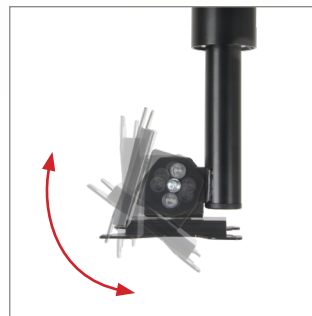

FOR
 CEILING, FLOOR
 OR DESKTOP
 INSTALLS

BT7553

FLAT SCREEN CEILING MOUNT

WITH TILT & SWIVEL

The BT7553 is a flat screen mounting solution which can be used to mount screens up to 23kg from the ceiling, floor, or to a desktop. With easy tool-less adjustment of tilt, swivel and screen rotation, this mount is ideal for landscape or portrait screen mounting and makes it quick and simple to switch between the two. The BT7553 is available with a choice of Black, White or Chrome poles in a variety of different lengths to suit your need.

SPECIFICATION

Recommended screen size	up to 28"
Max load	23kg
VESA® compatibility	75 x 75 & 100 x 100
Tilt (ceiling mounted)	+90° / -15°
Tilt (desk / floor mounted)	+15° / -90°
Swivel	360°
Screen rotation	360°
Pole lengths available	0.25m, 0.5m, 1m, 1.5m & 2m*
Colour (poles / ceiling plate)	Black, White or Chrome
Colour (interface plate)	Black

*White poles only available in 0.5m, 1.0m and 1.5m lengths

FEATURES

- Mounts screens from the ceiling, floor or desktop
- Tool-less tilt and swivel adjustment of screen
- Screen rotation allows screen to be positioned in a landscape or portrait orientation
- Supplied with a safety bolt for secure pole mounting
- Included grub screws allow micro-adjustment of pole angle
- Integrated cable management
- Simple 'hook-on' installation

Ideal for mounting screens from the ceiling, floor or desktop

Integrated cable management for a neat and tidy installation

Easy tool-less adjustment of tilt, swivel and screen rotation

Available in Black, Chrome or White