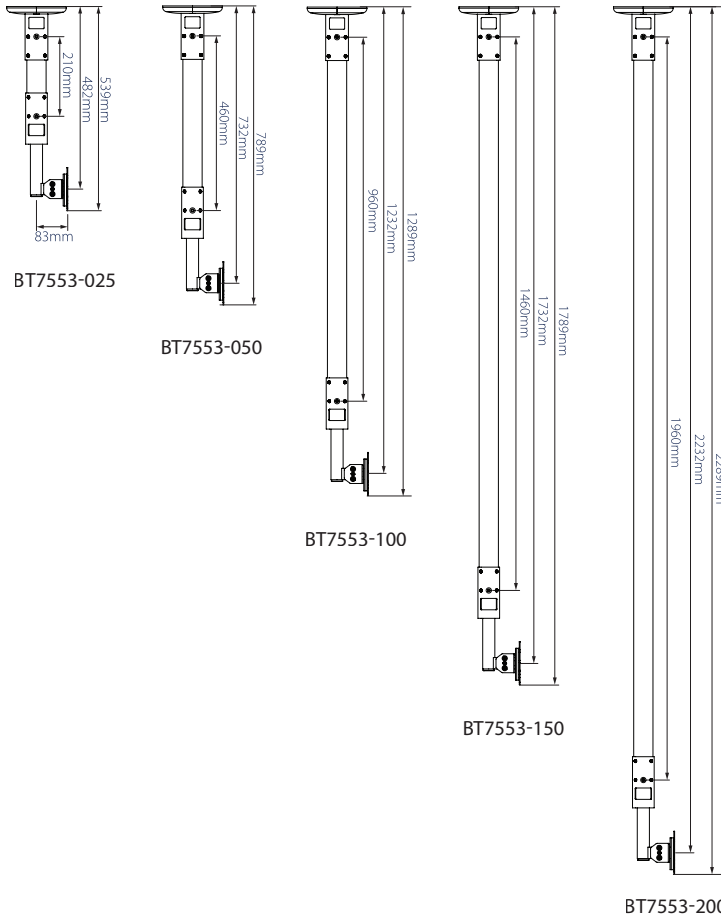

*White poles only available in 0.5m, 1.0m and 1.5m lengths

FEATURES

- Mounts screens from the ceiling, floor or desktop
- Tool-less tilt and swivel adjustment of screen
- Screen rotation allows screen to be positioned in a landscape or portrait orientation
- Supplied with a safety bolt for secure pole mounting
- Included grub screws allow micro-adjustment of pole angle
- Integrated cable management
- Simple 'hook-on' installation

CEILING PLATE - REAR VIEW

CEILING PLATE - TOP VIEW

INTERFACE PLATE - FRONT VIEW

ORDER REFERENCE

PLEASE NOTE, ALL PACKAGES CONTAINING POLE LENGTHS LONGER THAN 50CM WILL BE PACKED INTO 2 BOXES, DETAILS CAN BE FOUND BELOW.

COLOUR:	ORDER REF:	EAN CODE:	POLE LENGTH:	MC QTY:	IC QTY:	MC WEIGHT:	MC CUBE:
Black with Black Poles	BT7553-025/BB	5019318759147	0.25m	1	0	3.78kg	0.0294cbm
Black with Chrome Poles	BT7553-025/BC	5019318759154	0.25m	1	0	3.78kg	0.0294cbm
Black with Black Poles	BT7553-050/BB	5019318759161	0.5m	1	0	4.20kg	0.0294cbm
Black with Chrome Poles	BT7553-050/BC	5019318759178	0.5m	1	0	4.20g	0.0294cbm
Black with White Poles	BT7553-050/BW	5019318302244	0.5m	1	0	4.20g	0.0294cbm
Black with Black Poles	BT7553-100/BB	5019318759475	1m	1/1	0	3.27kg / 2kg	0.0294cbm / 0.0037cbm
Black with Chrome Poles	BT7553-100/BC	5019318759482	1m	1/1	0	3.27kg / 2kg	0.0294cbm / 0.0037cbm
Black with White Poles	BT7553-100/BW	5019318302251	1m	1/1	0	3.27kg / 2kg	0.0294cbm / 0.0037cbm
Black with Black Poles	BT7553-150/BB	5019318759499	1.5m	1/1	0	3.27kg / 2.48kg	0.0294cbm / 0.0055cbm
Black with Chrome Poles	BT7553-150/BC	5019318759505	1.5m	1/1	0	3.27kg / 2.48kg	0.0294cbm / 0.0055cbm
Black with White Poles	BT7553-150/BW	5019318302268	1.5m	1/1	0	3.27kg / 2.48kg	0.0294cbm / 0.0055cbm
Black with Black Poles	BT7553-200/BB	5019318759512	2m	1/1	0	3.27kg / 3.78kg	0.0294cbm / 0.0077cbm
Black with Chrome Poles	BT7553-200/BC	5019318759529	2m	1/1	0	3.27kg / 3.78kg	0.0294cbm / 0.0077cbm