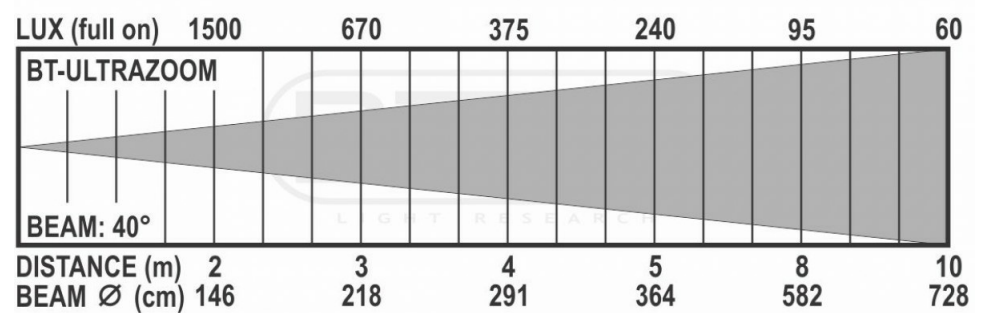

Algemeen : Toepassing	Architectural, Stage & Rental, Theatre
Algemeen : Afmetingen (cm)	25 x 31,2 x 40,4 cm
Algemeen : Gewicht (kg)	9.15
Algemeen : Stroomvoorziening	AC 100 - 240V, 50/60Hz
Algemeen : Energie label	Nee
Algemeen : Stroomverbruik W	180
Algemeen : Kleur	black
Algemeen : Display	OLED
Algemeen : Bevestiging	M12
Algemeen : IP rating	outdoor
Controle : manueel	Ja
Controle : Master/Slave	Ja
Controle : DMX M/S	Nee
Controle : autonoom	automatic, fixed
Controle : Type meegeleverde afstandsbediening	Nee
Controle : Type optionele afstandsbediening	Nee
Controle : programeerbaar	Ja
Controle : upgradable software	Ja
Controle : maximum DMX kanalen	17
Licht : type fitting	none
Licht : Lux	9000lux @ 5m, BEAM: 4°
Licht : lumen	Nee
Licht : lamp	LED
Licht : min. kleurtemperatuur (K)	2700
Licht : max. kleurtemperatuur (K)	8000
Licht : CRI	Nee
Licht : kleuren	Rood, Groen, Blauw, Wit, Koud wit, Warm wit, RGBW
Licht : kleuren mengen	Ja
Licht : vaste gobos	Nee
Licht : roterende gobos	Nee
licht : focus	None
Licht : zoom	Motorized
Licht : iris	Nee
Licht : prisma (# facetten + roterend j/n)	Nee
Licht : min. hoek lichtstraal (°)	4
Licht : max. hoek lichtstraal (°)	40
Aansluiting : ingang	DMX + IP-Powercon
Aansluiting : uitgang	DMX + IP-Powercon
Aansluiting : 3 pin XLR	Ja
Aansluiting : 5 pin XLR	Ja
Aansluiting : Power Conn.	Nee
Aansluiting : midi	Nee
Aansluiting : usb	Nee
Aansluiting : wifi	nee
Aansluiting : bluetooth	Nee
Aansluiting : artnet	Nee
Aansluiting : rdm	Ja
EANCode	5420025643962
Discontinued	Nee

www.briteq-lighting.com | <https://www.facebook.com/Briteq>

Beglec NV has the right to change products and specifications with and without notice. Major as well as minor changes can be involved. This leaflet can contain errors, therefore we advice to consult your local dealer to ensure that actual features and specifications match your requirements. Copyright © 2015 by BEGLEC NV. All rights reserved.