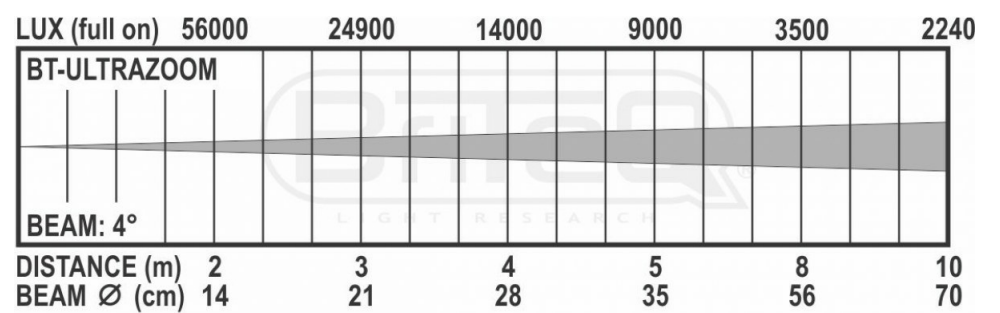

Algemeen : Toepassing	Architectural, Stage & Rental, Theatre
Algemeen : Afmetingen (cm)	25 x 31,2 x 40,4 cm
Algemeen : Gewicht (kg)	9.15
Algemeen : Stroomvoorziening	AC 100 - 240V, 50/60Hz
Algemeen : Energie label	Nee
Algemeen : Stroomverbruik W	180
Algemeen : Kleur	black
Algemeen : Display	OLED
Algemeen : Bevestiging	M12
Algemeen : IP rating	outdoor
Controle : manueel	Ja
Controle : Master/Slave	Ja
Controle : DMX M/S	Nee
Controle : autonoom	automatic, fixed
Controle : Type meegeleverde afstandsbediening	Nee
Controle : Type optionele afstandsbediening	Nee
Controle : programeerbaar	Ja
Controle : upgradable software	Ja
Controle : maximum DMX kanalen	17
Licht : type fitting	none
Licht : Lux	9000lux @ 5m, BEAM: 4°
Licht : lumen	Nee
Licht : lamp	LED
Licht : min. kleurtemperatuur (K)	2700
Licht : max. kleurtemperatuur (K)	8000
Licht : CRI	Nee
Licht : kleuren	Rood, Groen, Blauw, Wit, Koud wit, Warm wit, RGBW
Licht : kleuren mengen	Ja
Licht : vaste gobos	Nee
Licht : roterende gobos	Nee
licht : focus	None
Licht : zoom	Motorized
Licht : iris	Nee
Licht : prisma (# facetten + roterend j/n)	Nee
Licht : min. hoek lichtstraal (°)	4
Licht : max. hoek lichtstraal (°)	40
Aansluiting : ingang	DMX + IP-Powercon
Aansluiting : uitgang	DMX + IP-Powercon
Aansluiting : 3 pin XLR	Ja
Aansluiting : 5 pin XLR	Ja
Aansluiting : Power Conn.	Nee
Aansluiting : midi	Nee
Aansluiting : usb	Nee
Aansluiting : wifi	nee
Aansluiting : bluetooth	Nee
Aansluiting : artnet	Nee
Aansluiting : rdm	Ja
EANCode	5420025643962
Discontinued	Nee

www.briteq-lighting.com | <https://www.facebook.com/Briteq>

Beglec NV has the right to change products and specifications with and without notice. Major as well as minor changes can be involved. This leaflet can contain errors, therefore we advice to consult your local dealer to ensure that actual features and specifications match your requirements. Copyright © 2015 by BEGLEC NV. All rights reserved.