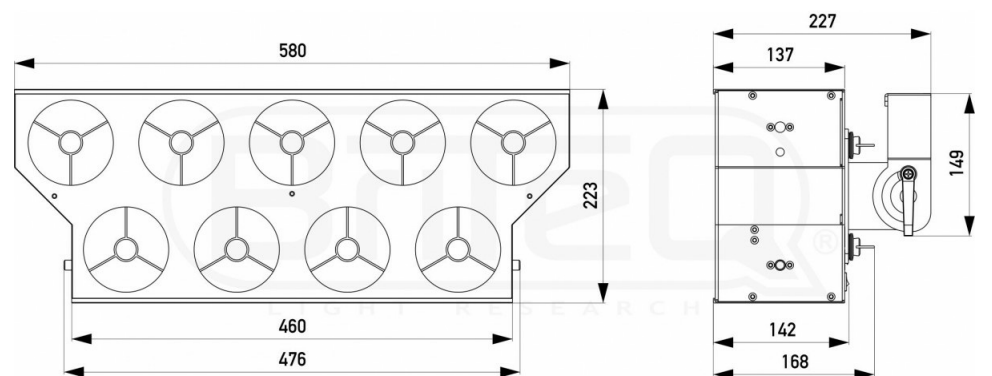

## TECHNICAL SPECIFICATIONS

|   |   |
|---|---|
| <b>General : Application</b>              | DJ & Club, Stage & Rental, Theatre        |
| <b>General : Dimensions (cm)</b>          | 58 x 22 x 14cm (without bracket)          |
| <b>General : Weight (kg)</b>              | 16  |
| <b>General : Powerinput</b>               | AC 100 - 240V, 50/60Hz                    |
| <b>General : Energy Label</b>             | No  |
| <b>General : Color</b>                    | black                                     |
| <b>General : Display</b>                  | OLED                                      |
| <b>General : Fixation</b>                 | included omega bracket                    |
| <b>General : IP rating</b>                | indoor                                    |
| <b>Control : manual</b>                   | No  |
| <b>Control : Master/Slave</b>             | Yes                                       |
| <b>Control : SMART-DMX</b>                | No  |
| <b>Control : Standalone</b>               | no  |
| <b>Control : programmable</b>             | No  |
| <b>Control : upgradable software</b>      | Yes                                       |
| <b>Control : maximum DMX channels</b>     | 45  |
| <b>Light : lamp socket</b>                | none                                      |
| <b>Light : lamp</b>                       | LED                                       |
| <b>Light : min. color temperature (K)</b> | 3000                                      |
| <b>Light : max. color temperature (K)</b> | 6000                                      |
| <b>Light : colors</b>                     | Cold white, Warm white, RGBW              |
| <b>Light : mix colors</b>                 | Yes                                       |
| <b>Light : focus</b>                      | No  |
| <b>Light : zoom</b>                       | No  |
| <b>Light : iris</b>                       | No  |
| <b>Light : min. beam angle (°)</b>        | 4   |
| <b>Light : max. beam angle (°)</b>        | 4   |
| <b>Light : min. refresh rate (kHz)</b>    | 1.2                                       |
| <b>Light : max. refresh rate (kHz)</b>    | 1.2                                       |
| <b>Connections : input</b>                | 3 pin XLR, 5 pin XLR, TRUE1 powerCON, rdm |
| <b>Connections : output</b>               | 3 pin XLR, 5 pin XLR, TRUE1 powerCON      |
| <b>Brand</b>                              | BRITEQ                                    |
| <b>EANCode</b>                            | 5420025655132                             |
| <b>Discontinued</b>                       | No  |