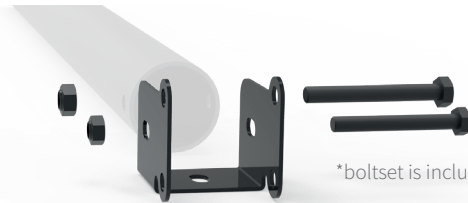

* boltset is included in all 3 sets