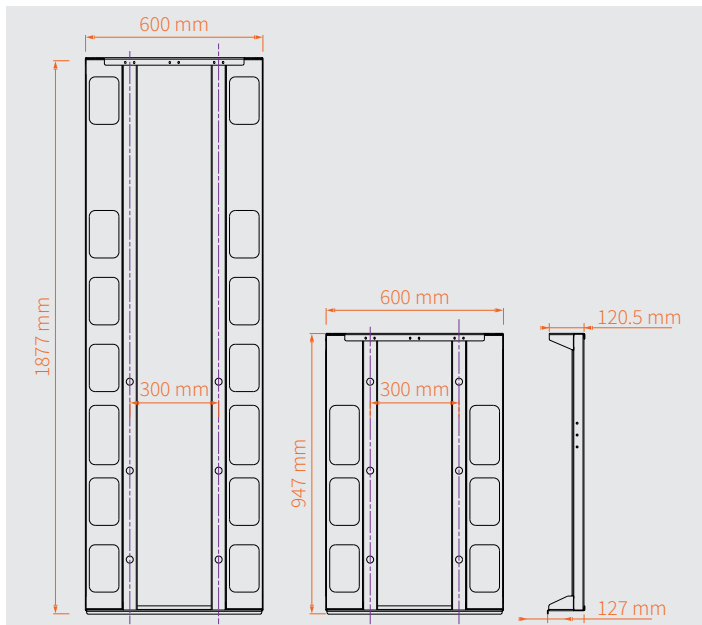

ADMIRAL
STAGING

www.admiralstaging.com | Josink Kolkweg 10 | 7545 PR Enschede | The Netherlands | Tel: +31 53 4 301 201 |