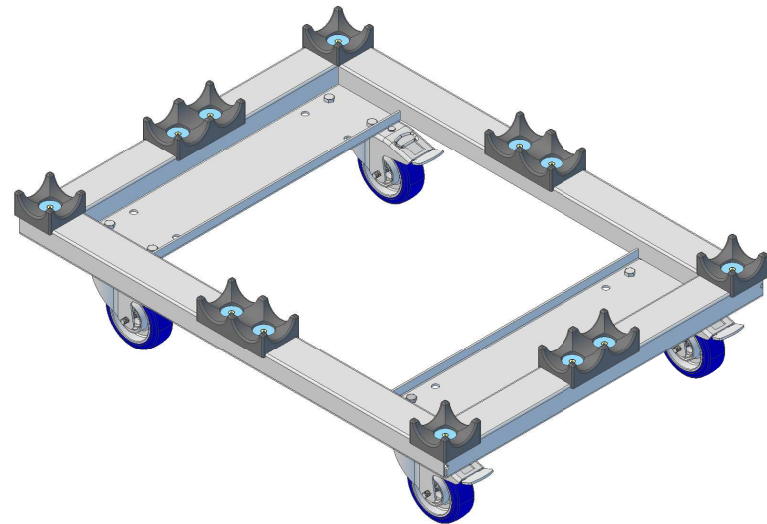

30-er truss

40-er truss

Product: Strong boy

Code: WASBC34