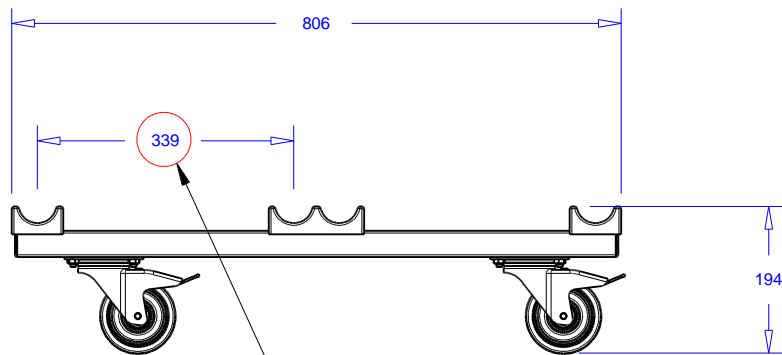

30-er truss

40-er truss

Product: Strong boy

Code: WASBC34