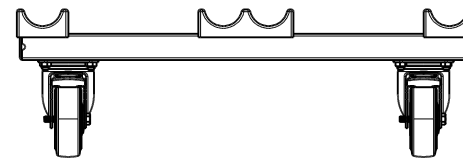

30-er truss

40-er truss

Product: Strong boy

Code: WASBC34