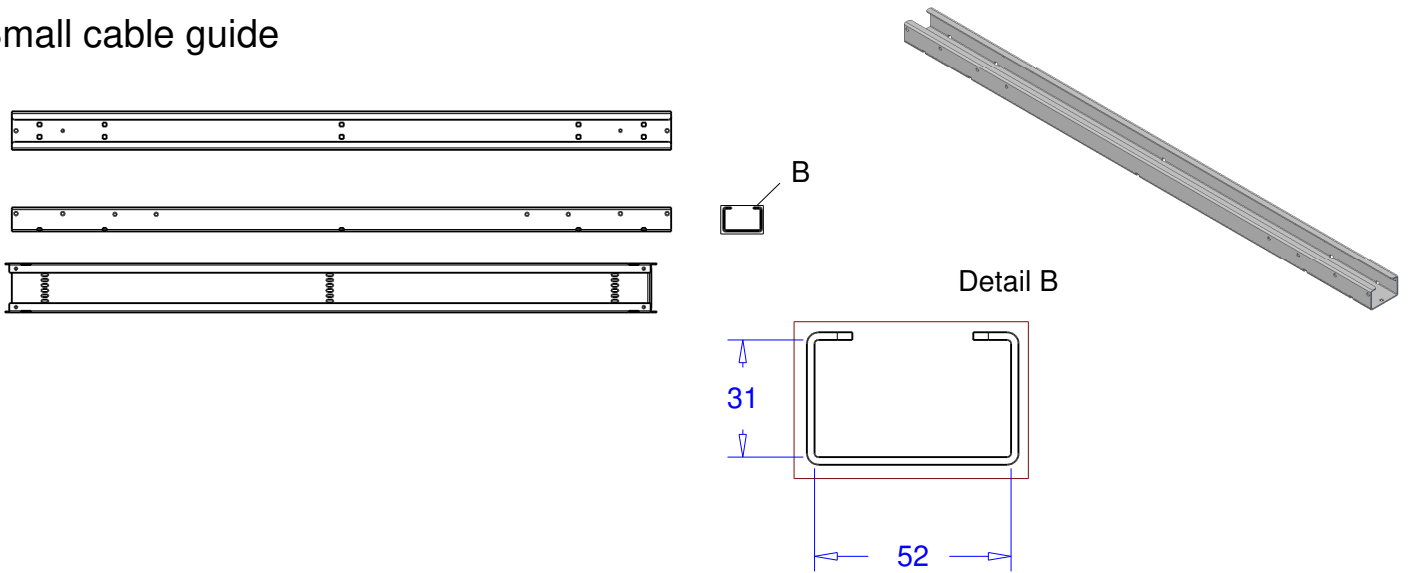

Product: base 4m x 15m height

Code: RIKGSN415 and RIKGSN415B

ADMIRAL
STAGING ESSENTIALS

Basic cable guide

Small cable guide

Snake cable guide

Product: comparison cable gutter

Code: