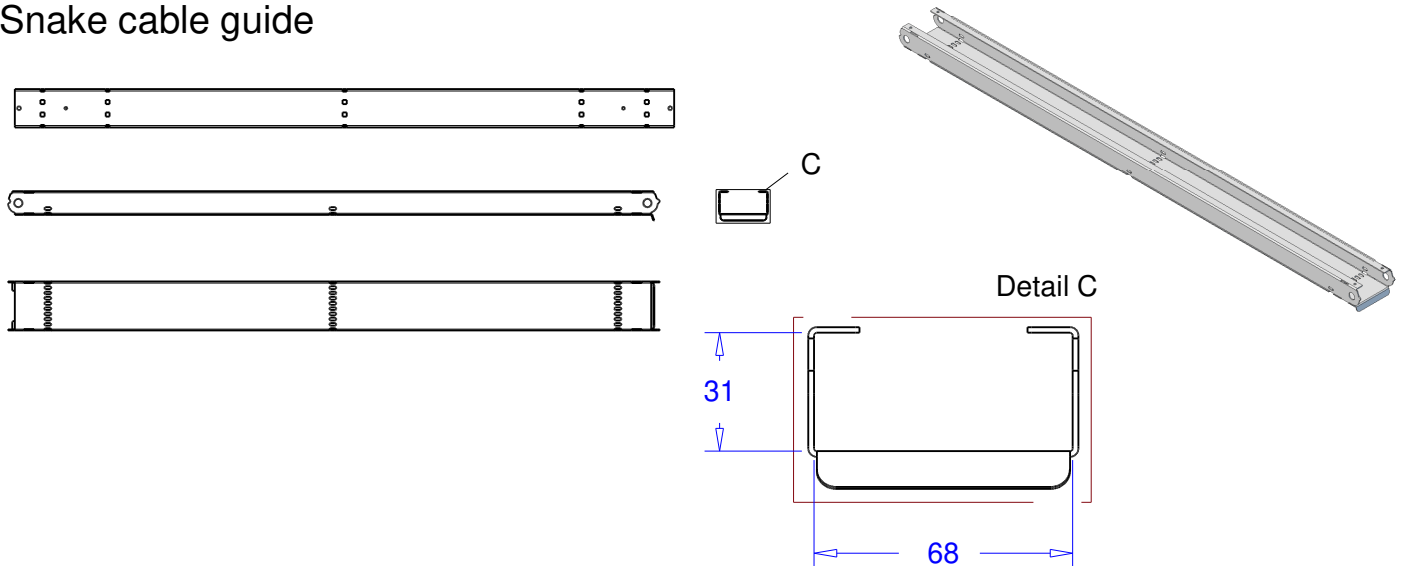

Product: base 4m x 15m height

Code: RIKGSN415 and RIKGSN415B

ADMIRAL
STAGING ESSENTIALS

Basic cable guide

Small cable guide

Snake cable guide

Product: comparison cable gutter

Code: