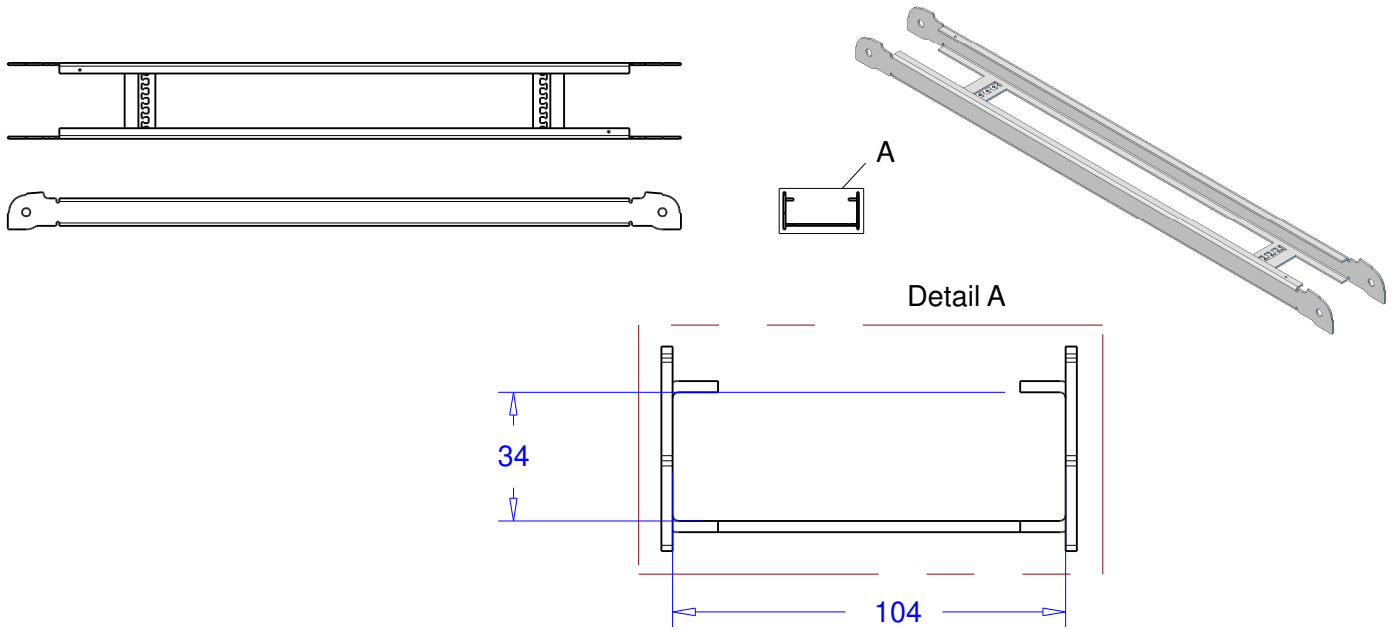

Product: base 4m x 15m height

Code: RIKGSN415 and RIKGSN415B

ADMIRAL
STAGING ESSENTIALS

Basic cable guide

Small cable guide

Snake cable guide

Product: comparison cable gutter

Code: