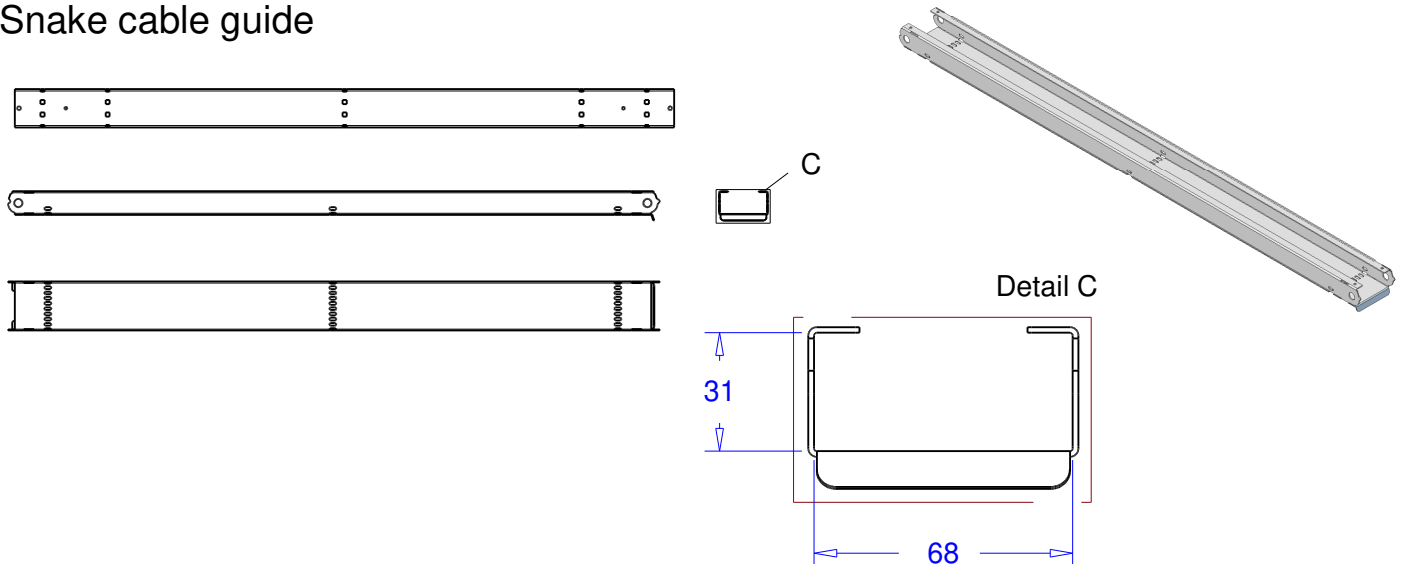

Product:	base 4m x 12m height	 ADMIRAL STAGING ESSENTIALS
Code:	RIKGSN412 and RIKGSN412B	

Basic cable guide

Small cable guide

Snake cable guide

Product: comparison cable gutter

Code:

ADMIRAL
STAGING ESSENTIALS